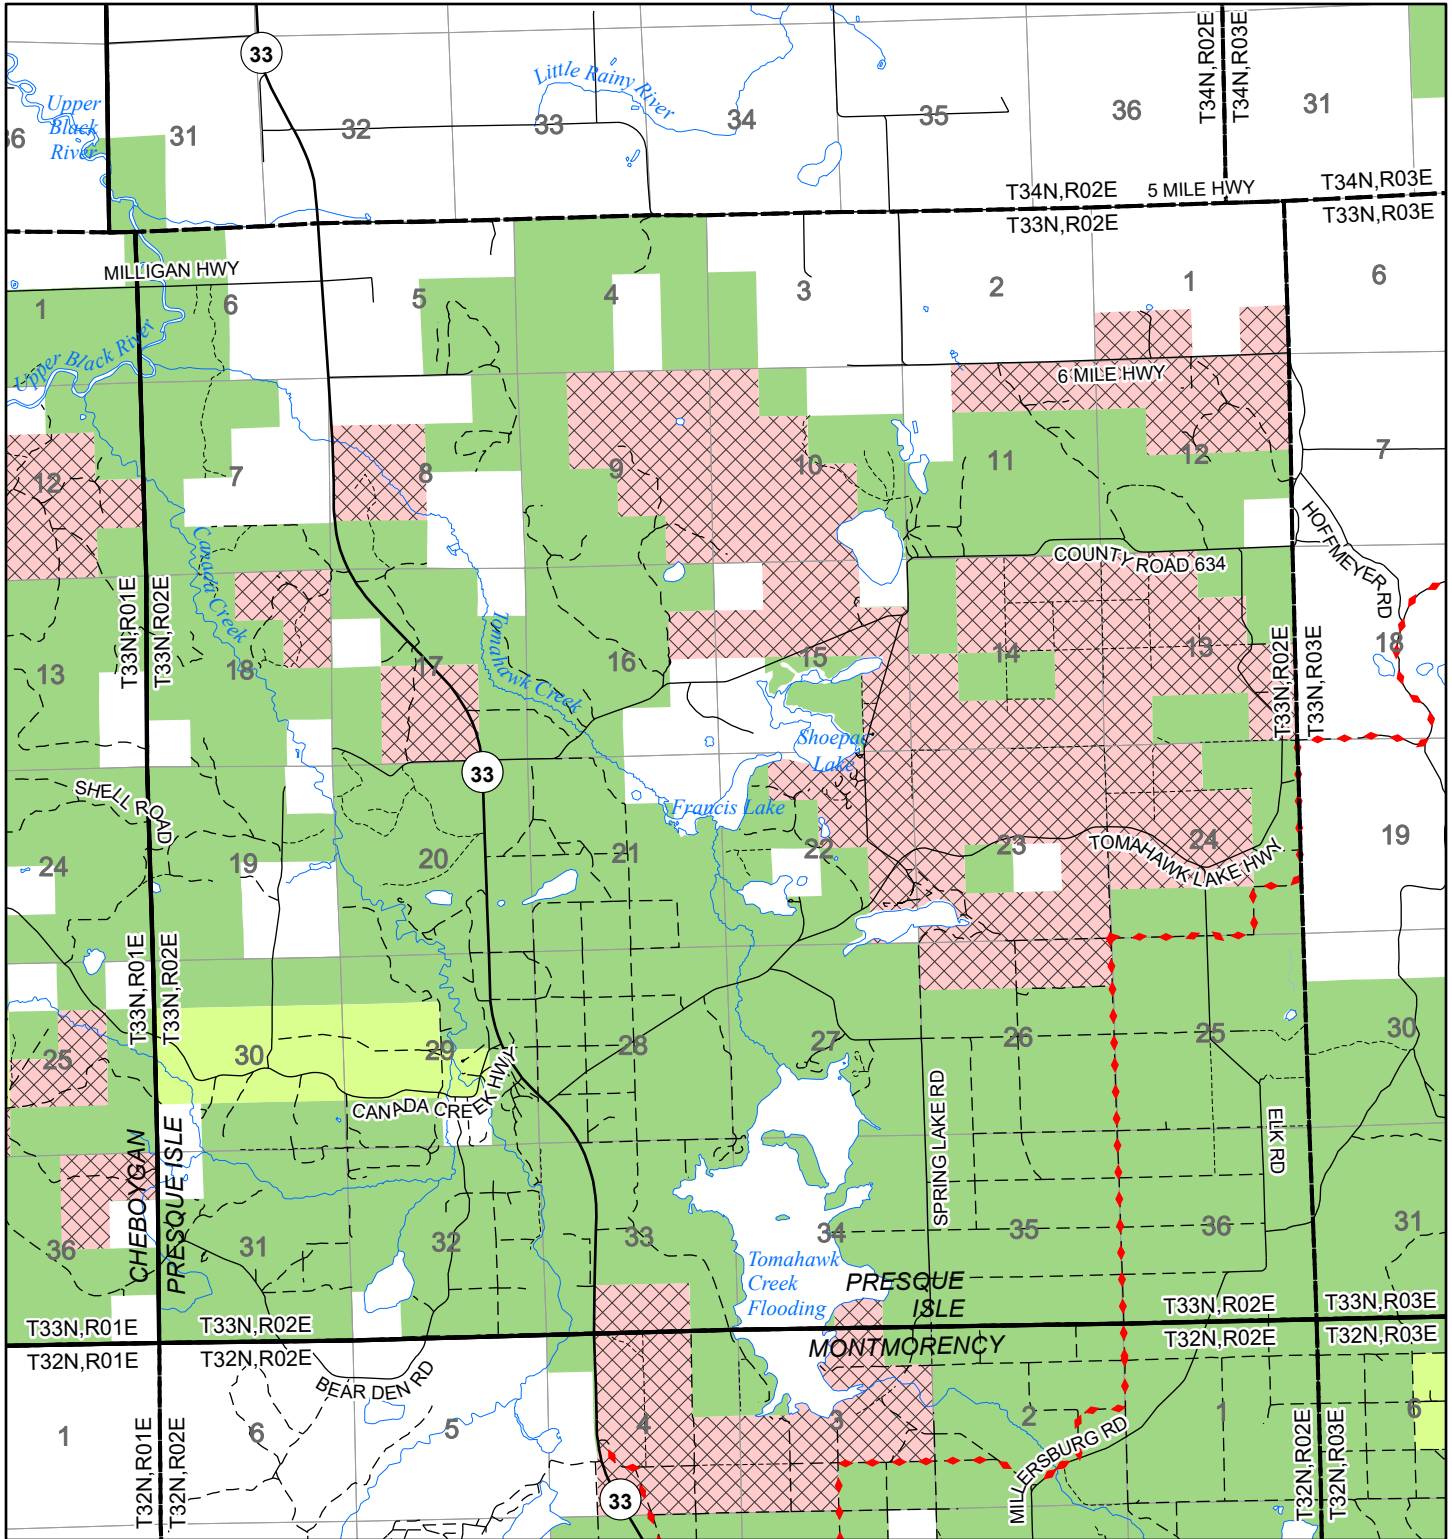

2022 Fuelwood Collection Map

T33N,R02E

PRESQUE ISLE CO.

- Open to Fuelwood Collection
- Open (Recently Closed Timber Sale)
- State land closed to fuelwood collection
- Snowmobile trail

Effective: April 1, 2022