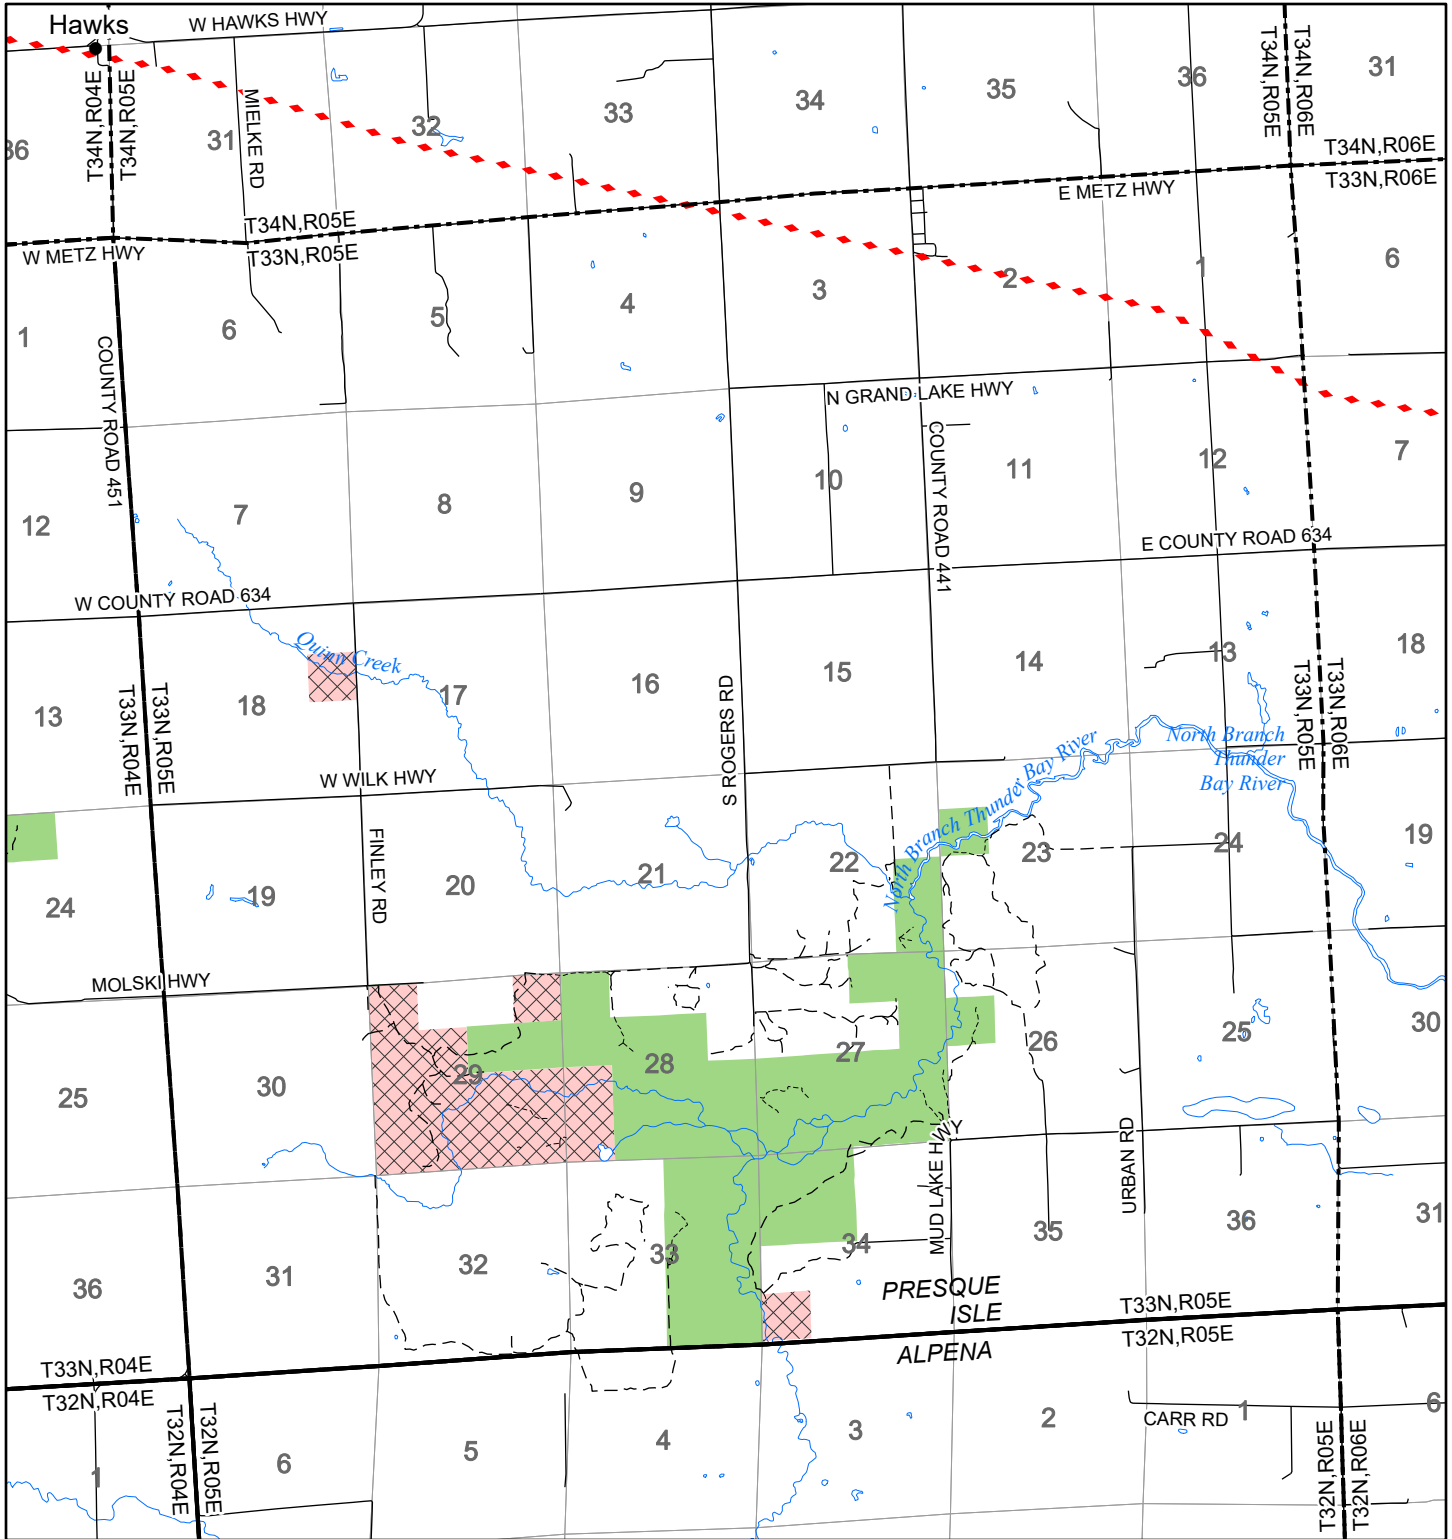

2022 Fuelwood Collection Map

T33N,R05E

PRESQUE ISLE CO.

- Open to Fuelwood Collection
- Open (Recently Closed Timber Sale)
- State land closed to fuelwood collection
- Snowmobile trail

Effective: April 1, 2022