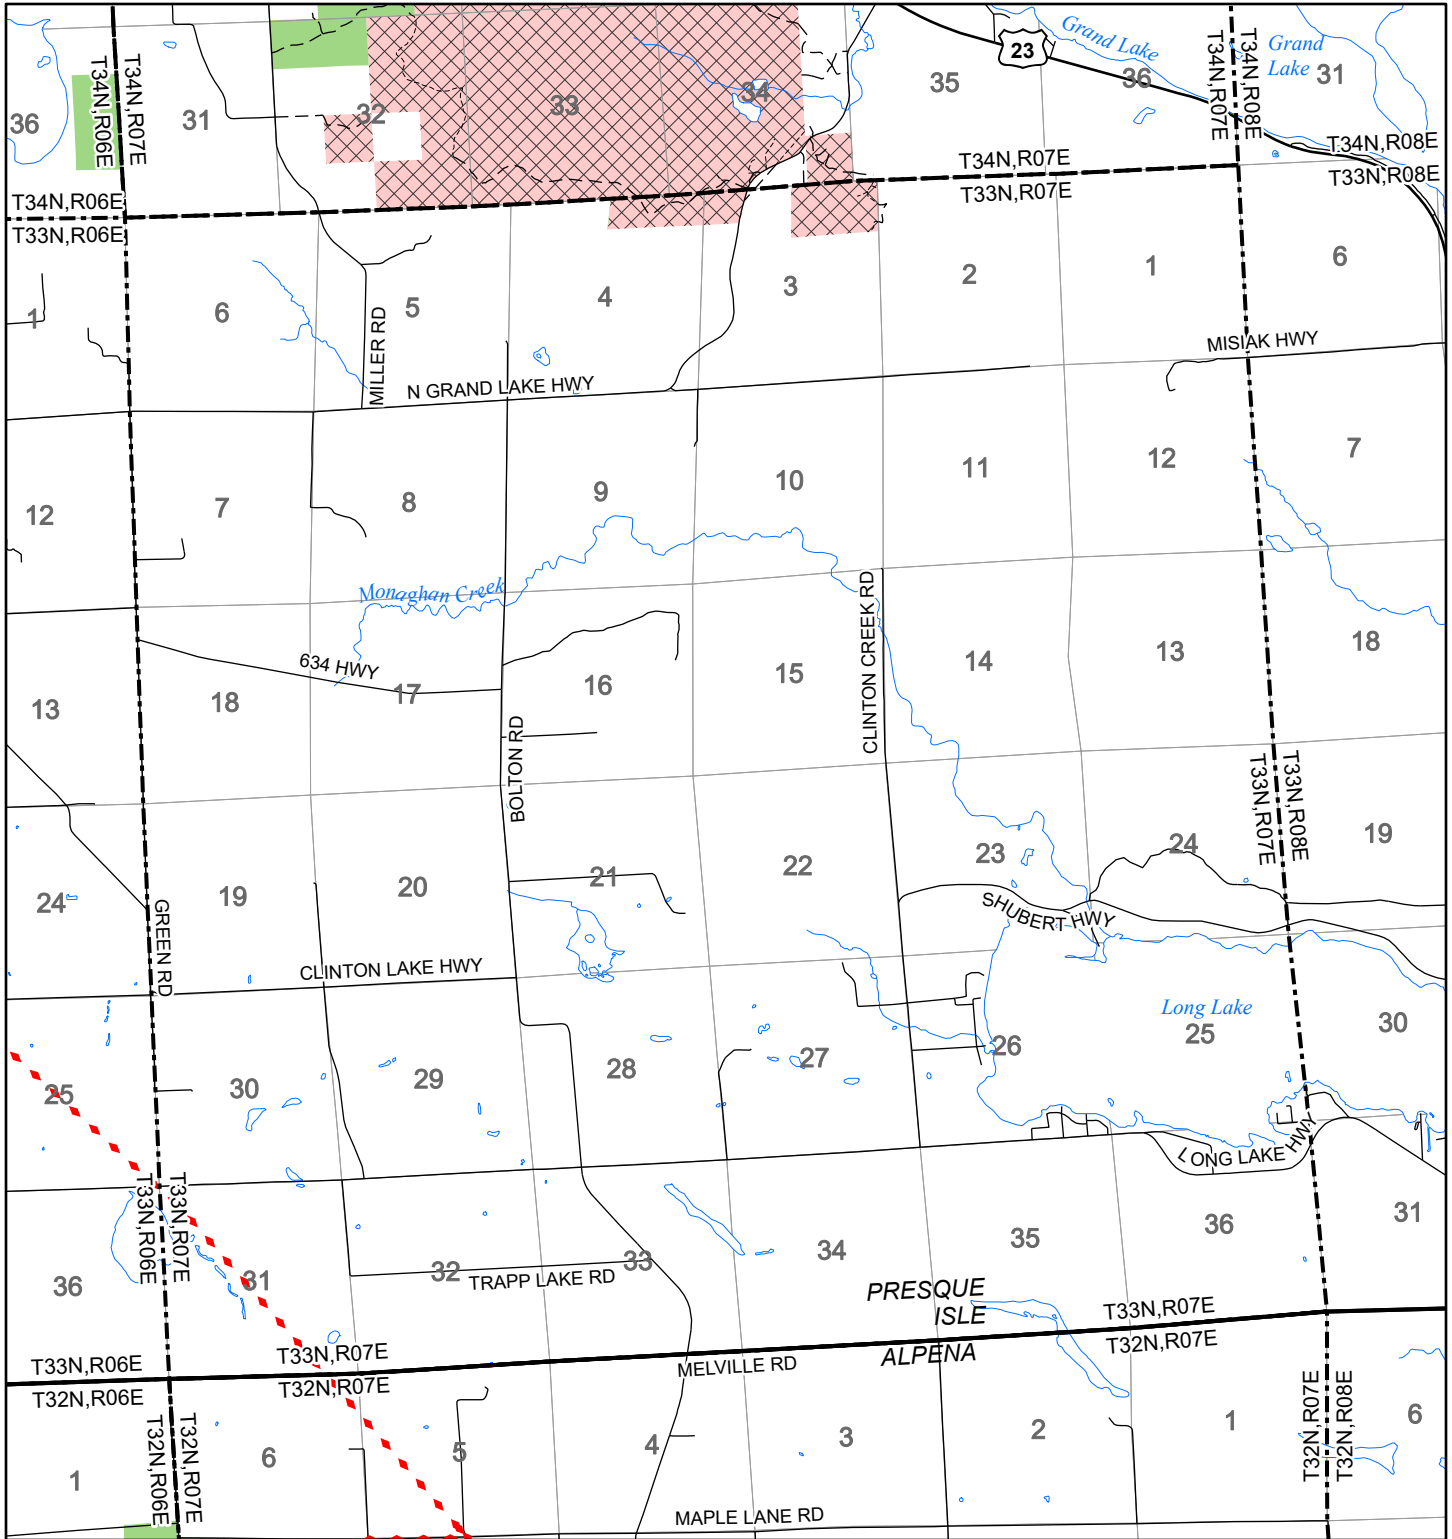

2022 Fuelwood Collection Map

T33N,R07E

PRESQUE ISLE CO.

- Open to Fuelwood Collection
- Open (Recently Closed Timber Sale)
- State land closed to fuelwood collection
- Snowmobile trail

Effective: April 1, 2022