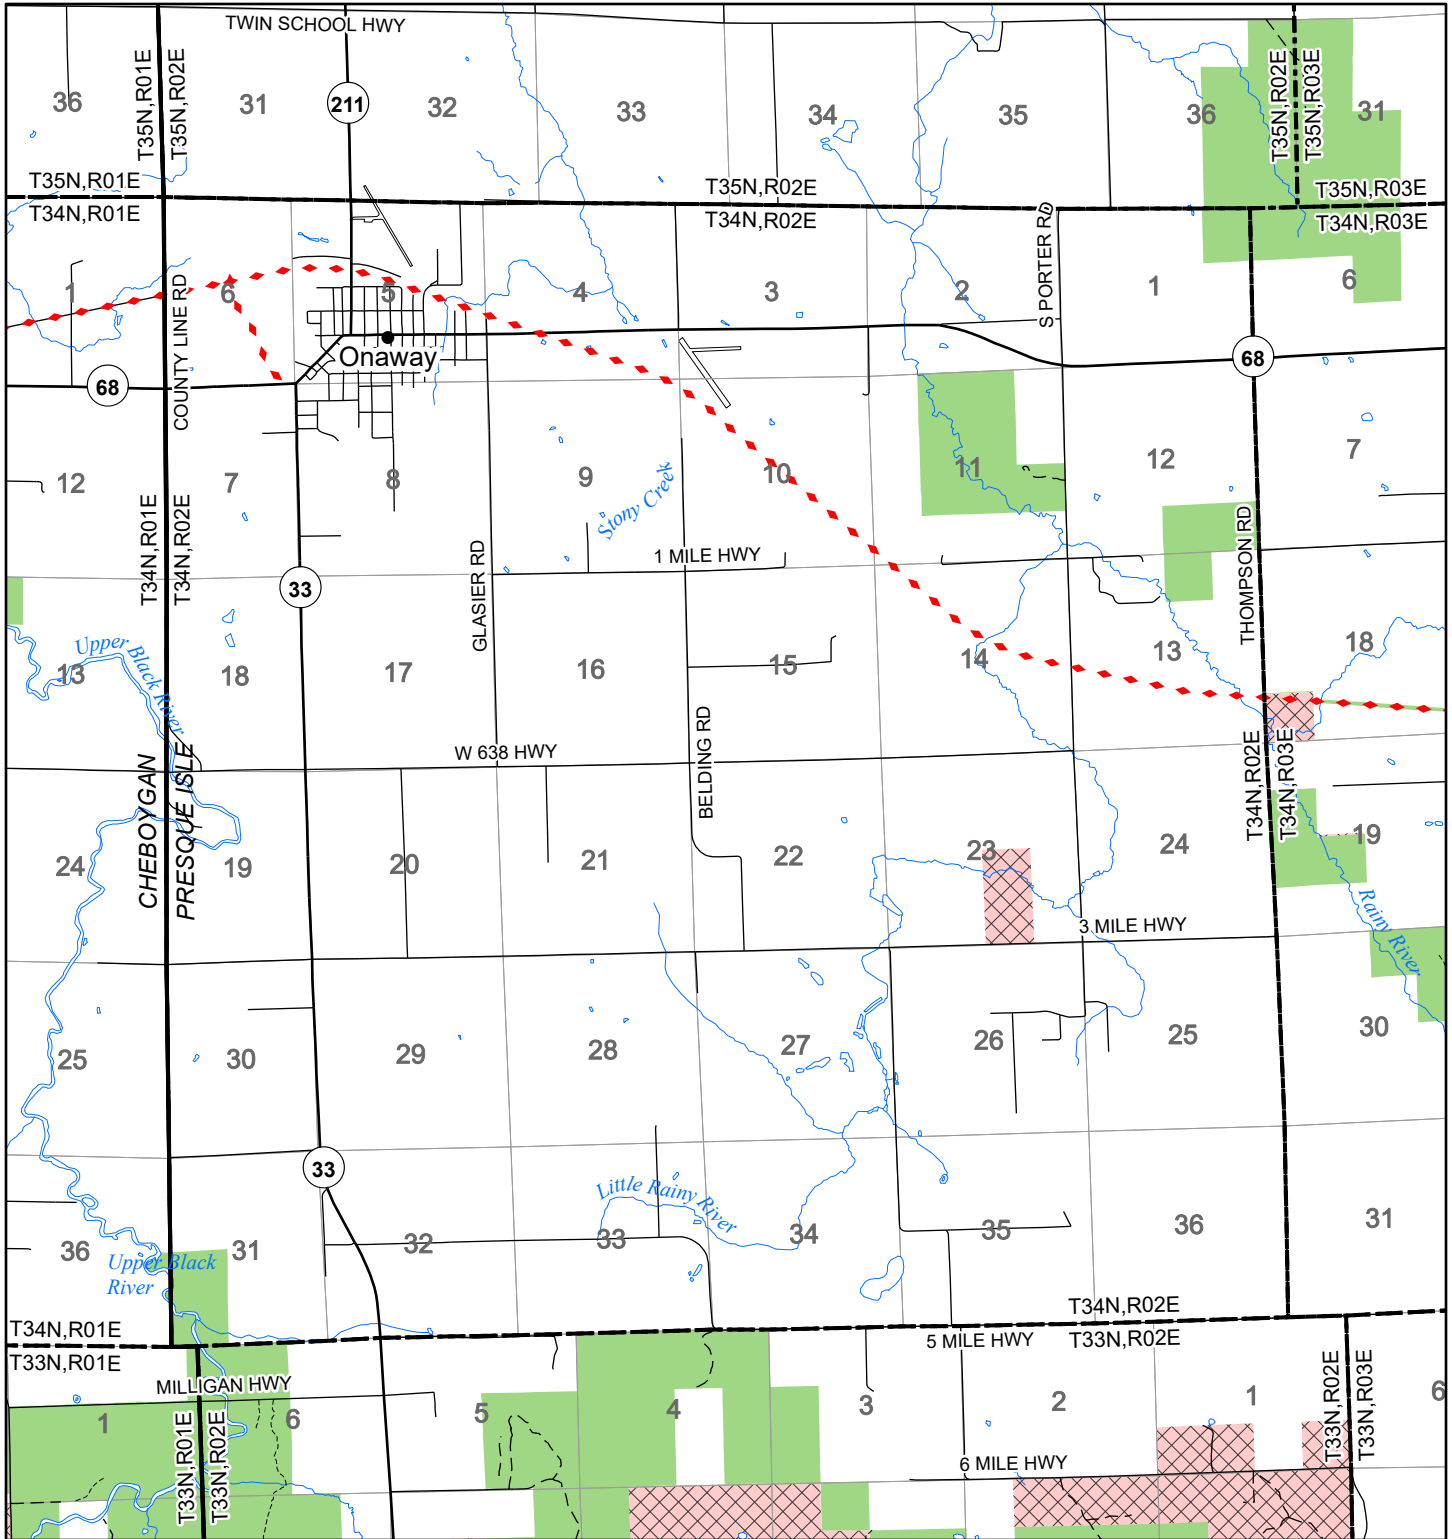

2022 Fuelwood Collection Map

T34N,R02E

PRESQUE ISLE CO.

- Open to Fuelwood Collection
- Open (Recently Closed Timber Sale)
- State land closed to fuelwood collection
- Snowmobile trail

Effective: April 1, 2022