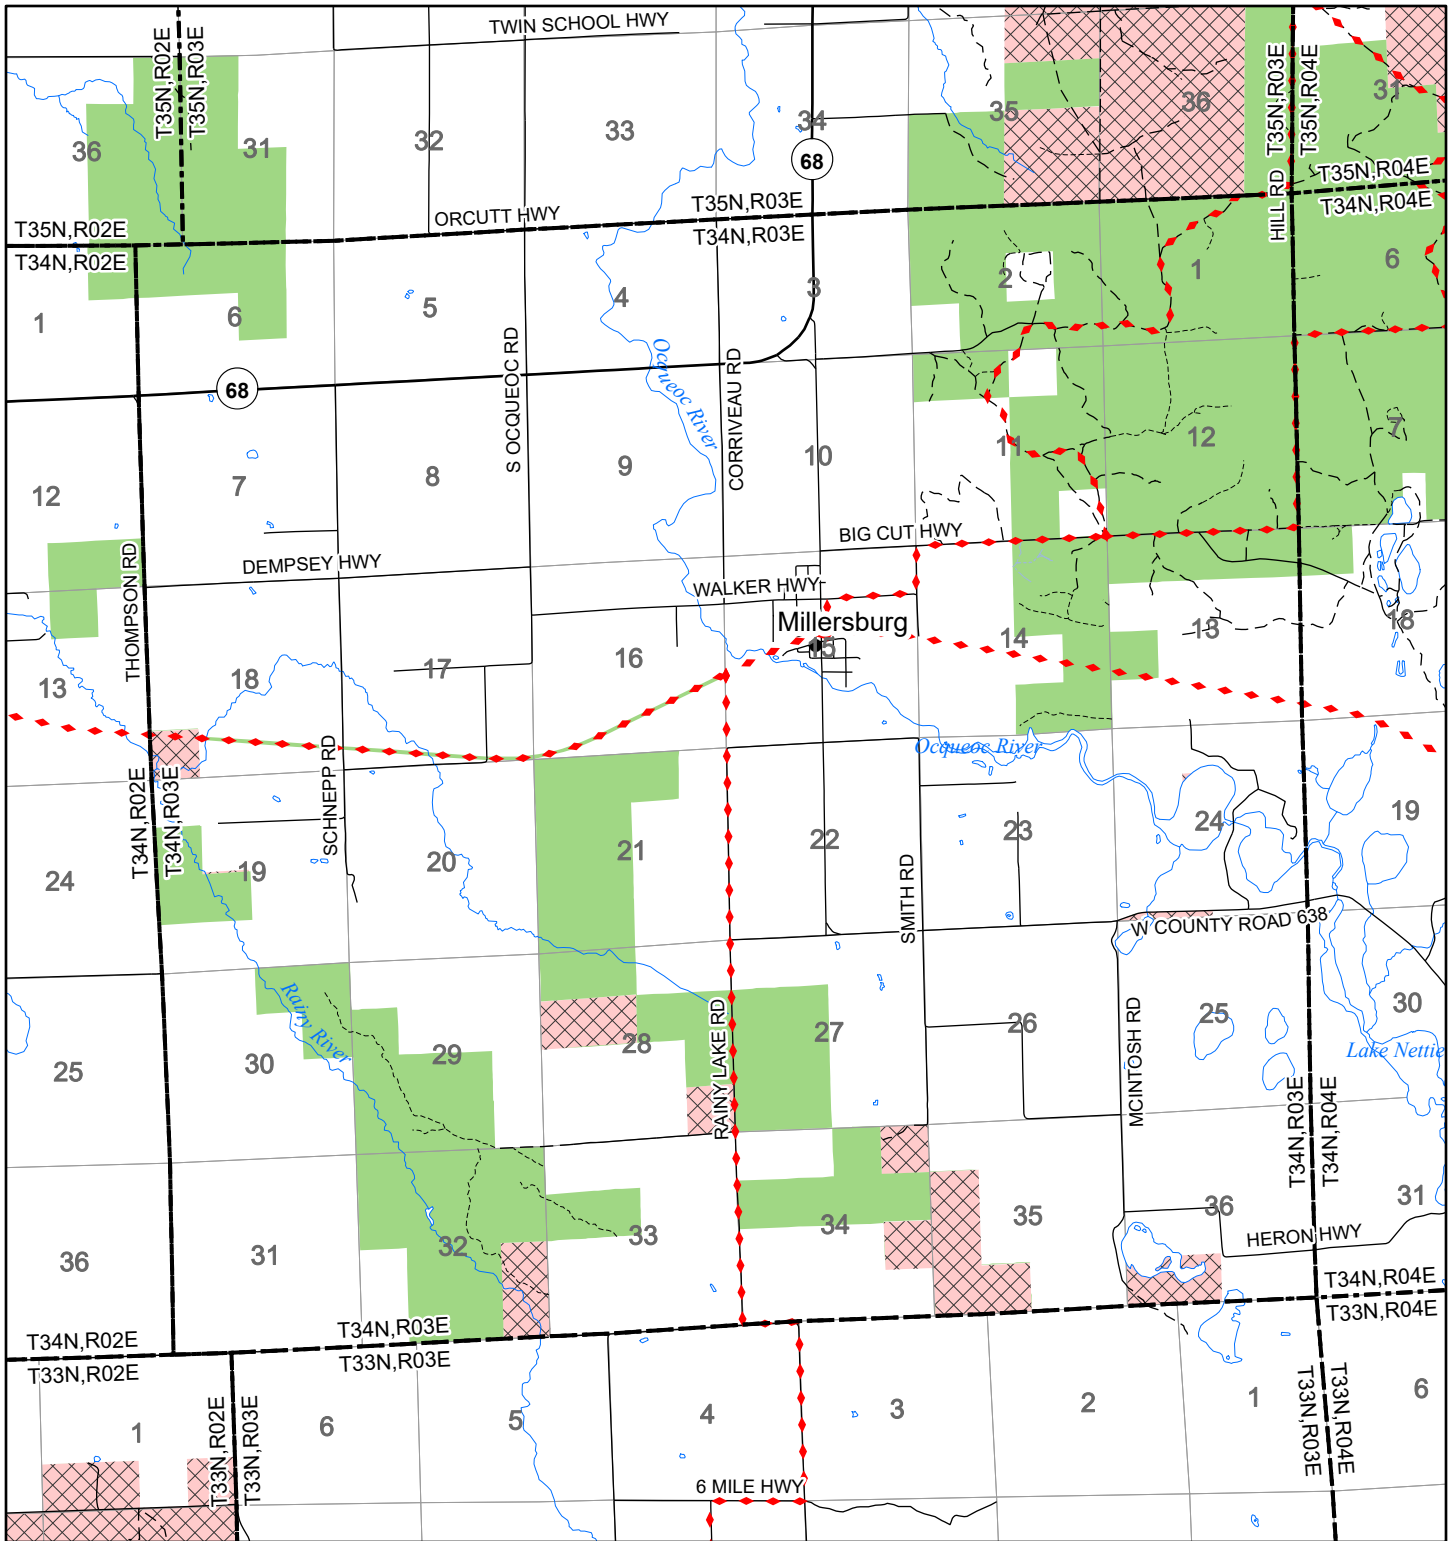

# 2022 Fuelwood Collection Map

## T34N,R03E

### PRESQUE ISLE CO.

- Open to Fuelwood Collection
- Open (Recently Closed Timber Sale)
- State land closed to fuelwood collection
- Snowmobile trail

Effective: April 1, 2022