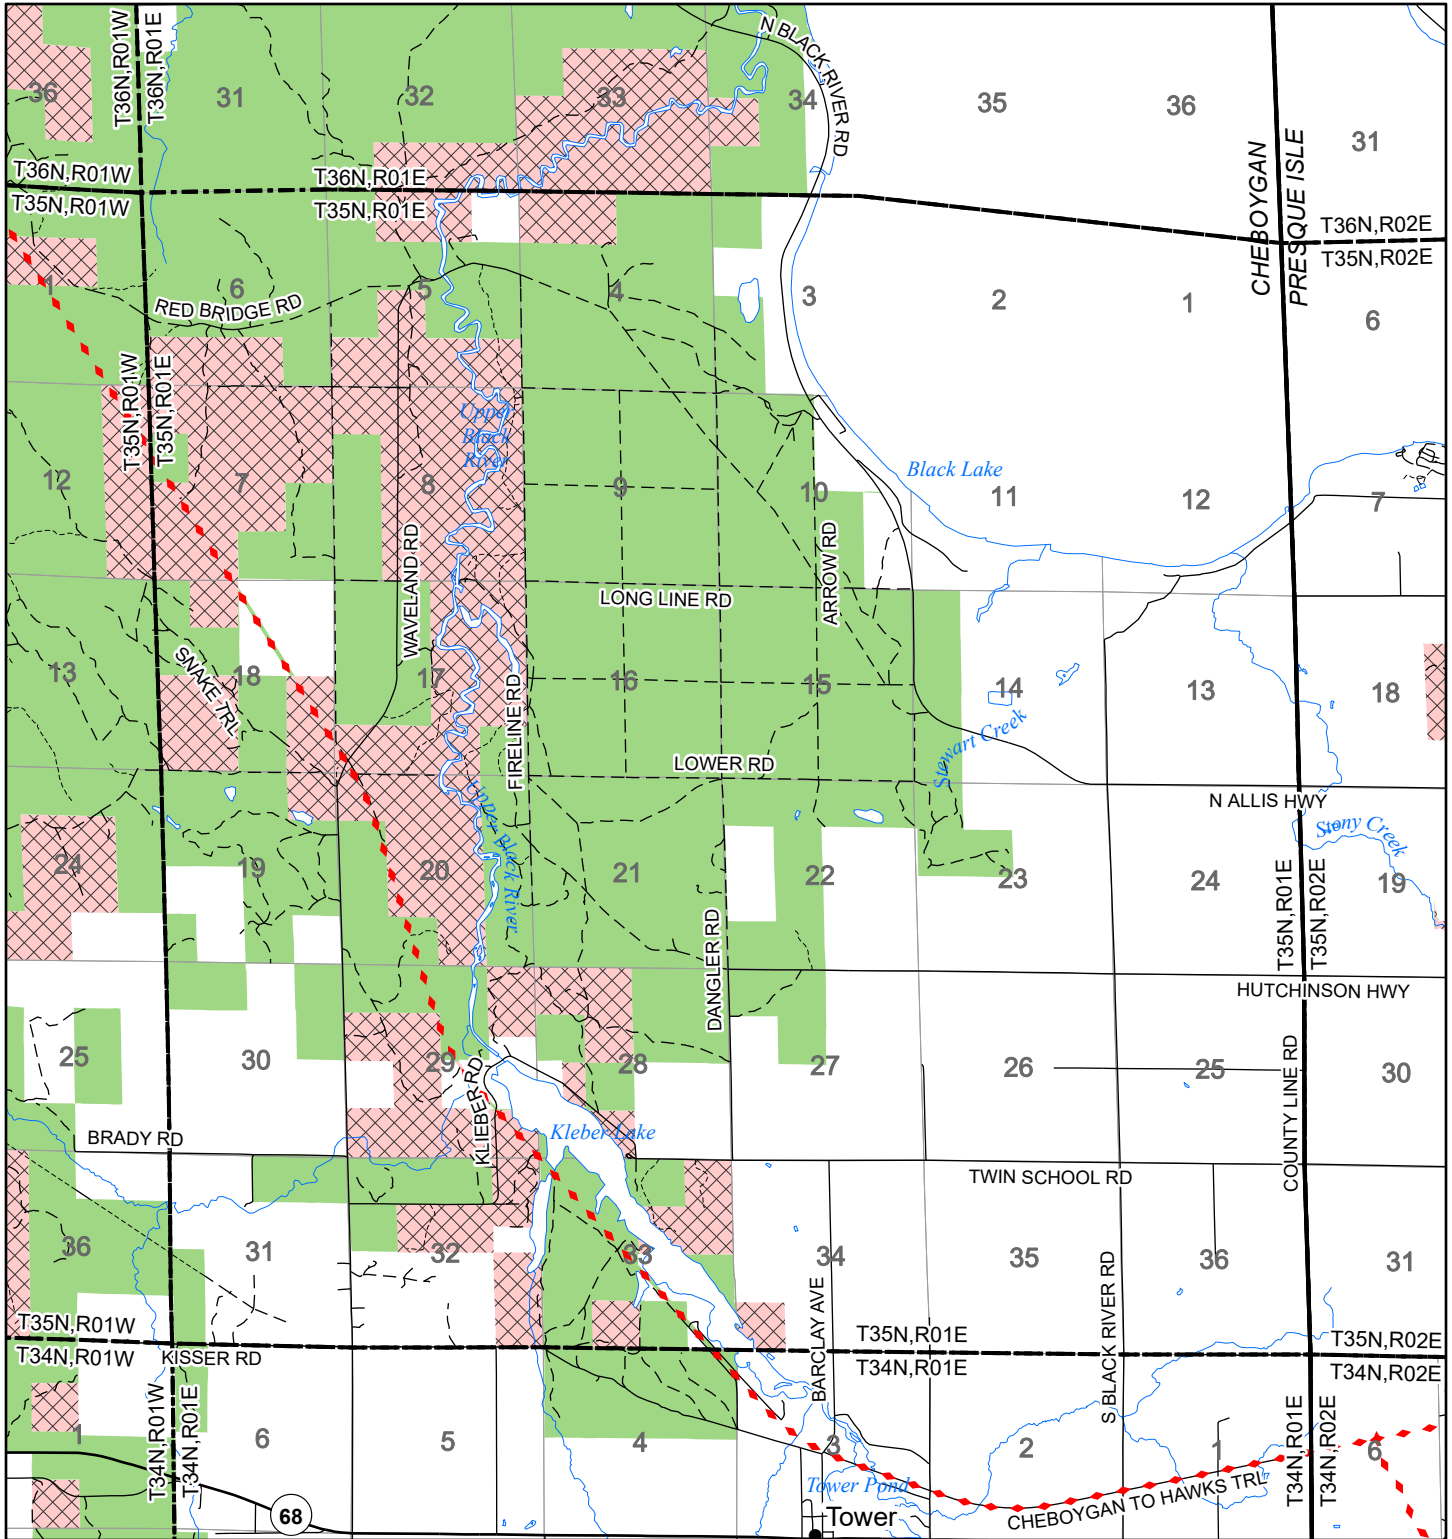

2022 Fuelwood Collection Map

T35N,R01E

CHEBOYGAN CO.

- Open to Fuelwood Collection
- Open (Recently Closed Timber Sale)
- State land closed to fuelwood collection
- Snowmobile trail

Effective: April 1, 2022