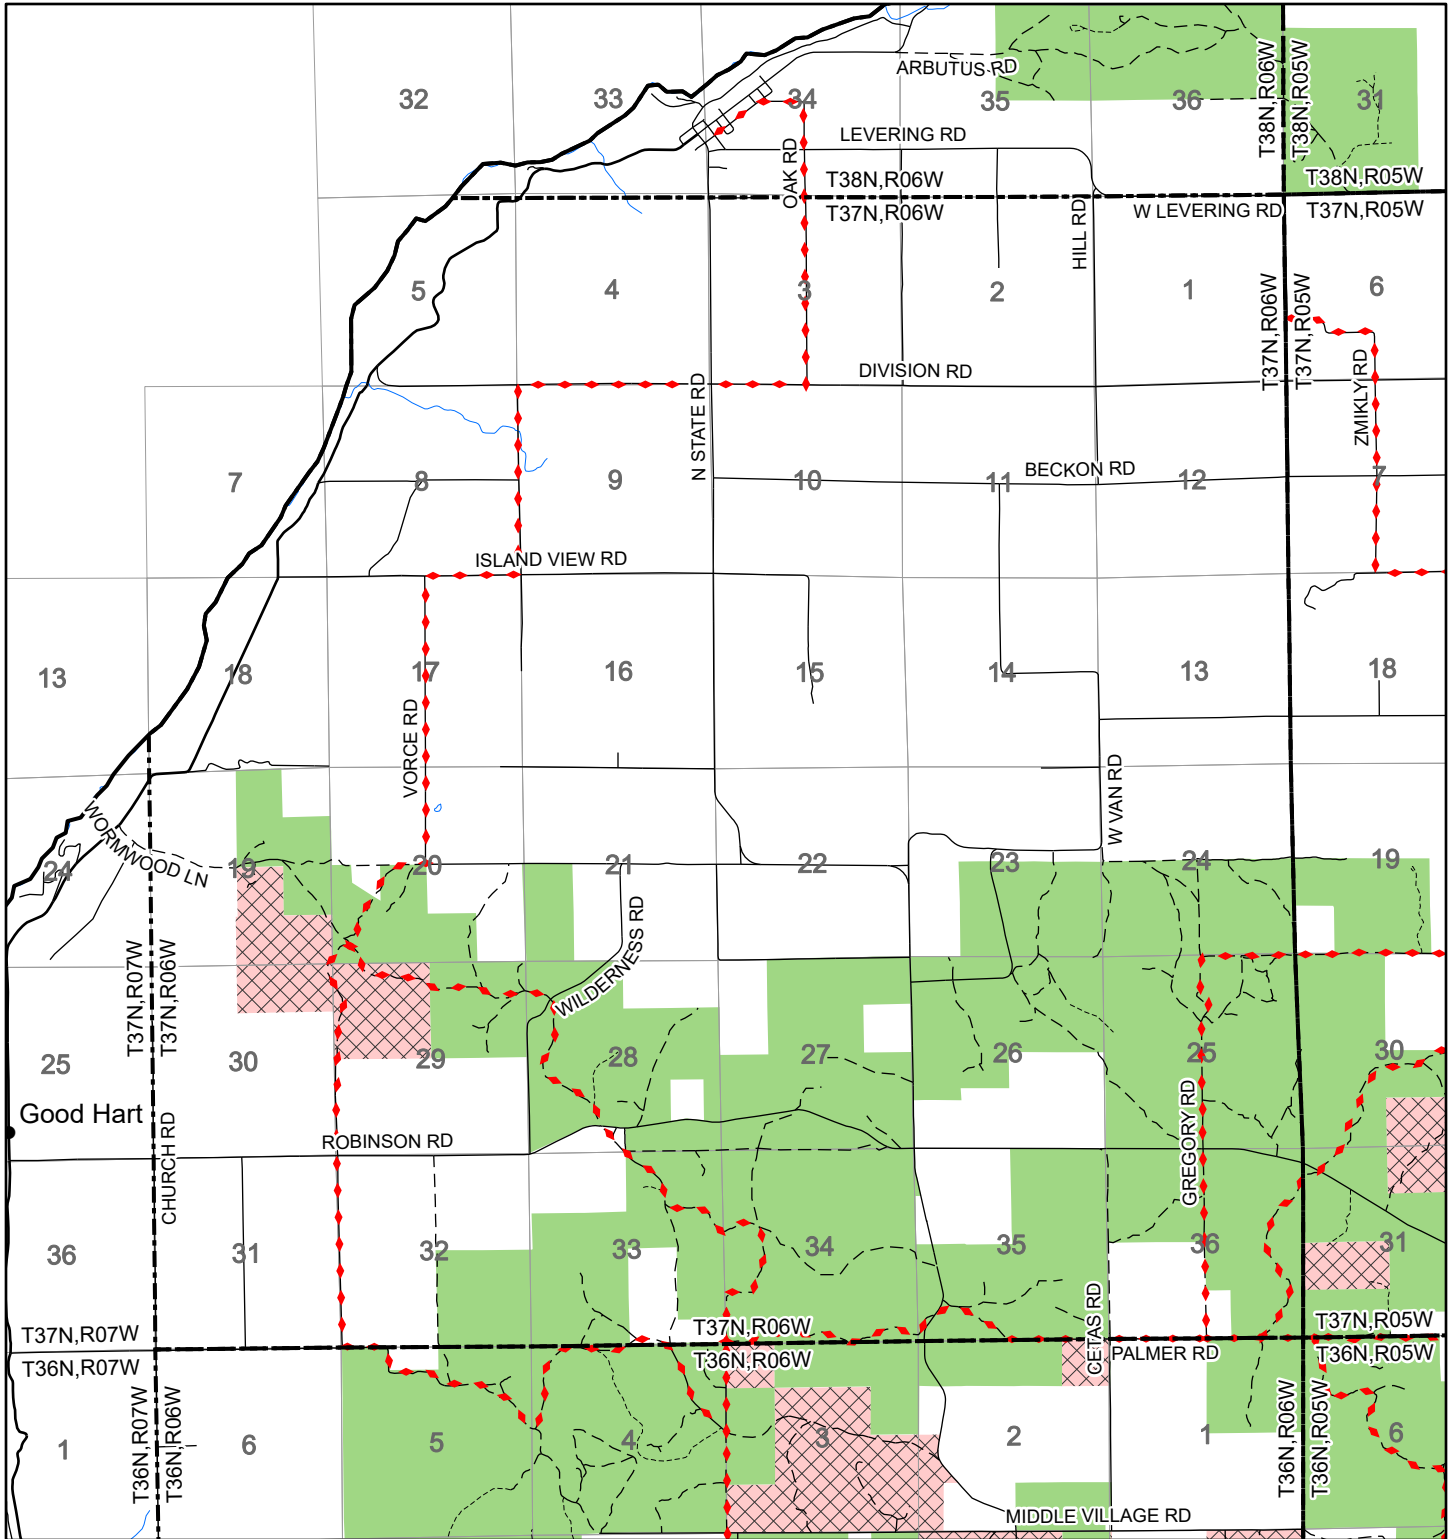

2022 Fuelwood Collection Map

T37N,R06W

EMMET CO.

- Open to Fuelwood Collection
- Open (Recently Closed Timber Sale)
- State land closed to fuelwood collection
- Snowmobile trail

Effective: April 1, 2022