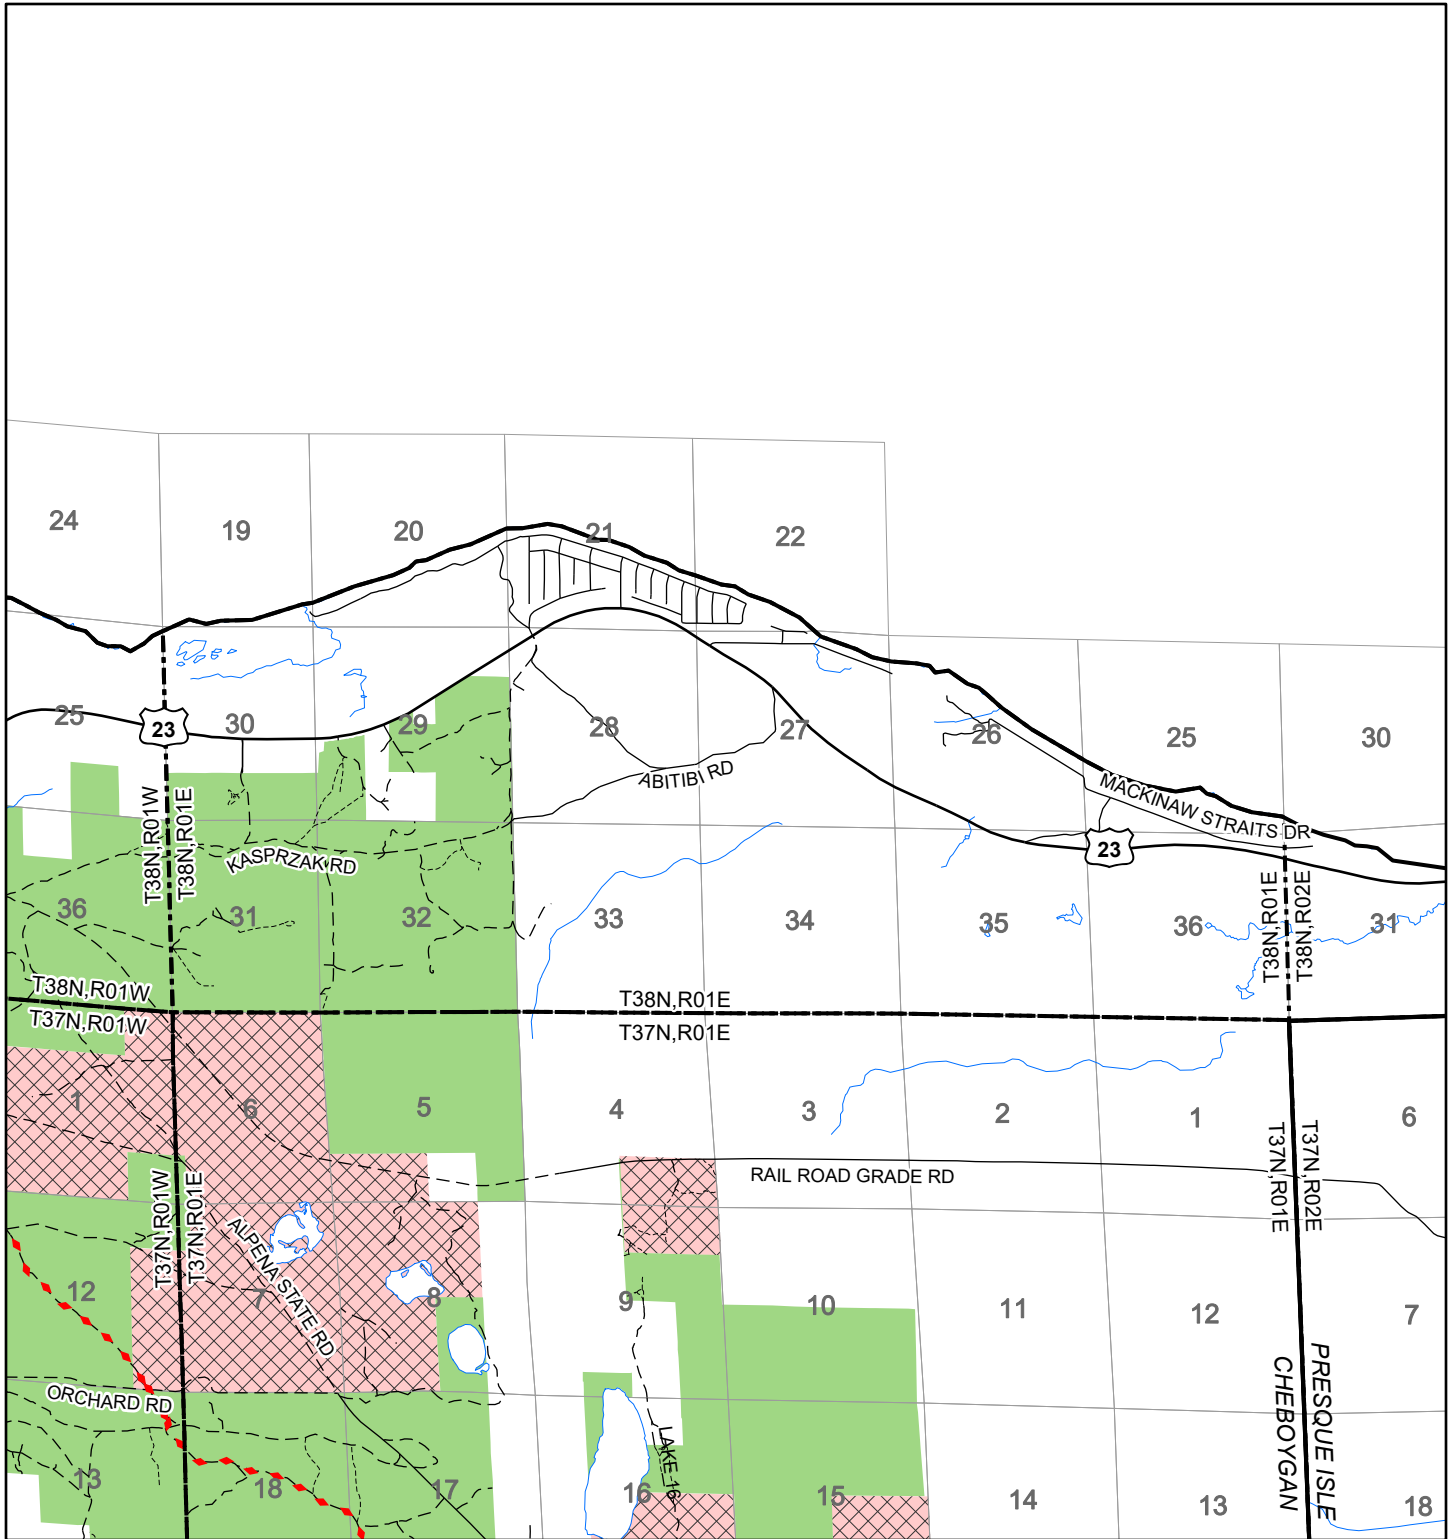

2022 Fuelwood Collection Map

T38N,R01E

CHEBOYGAN CO.

- Open to Fuelwood Collection
- Open (Recently Closed Timber Sale)
- State land closed to fuelwood collection
- Snowmobile trail

Effective: April 1, 2022