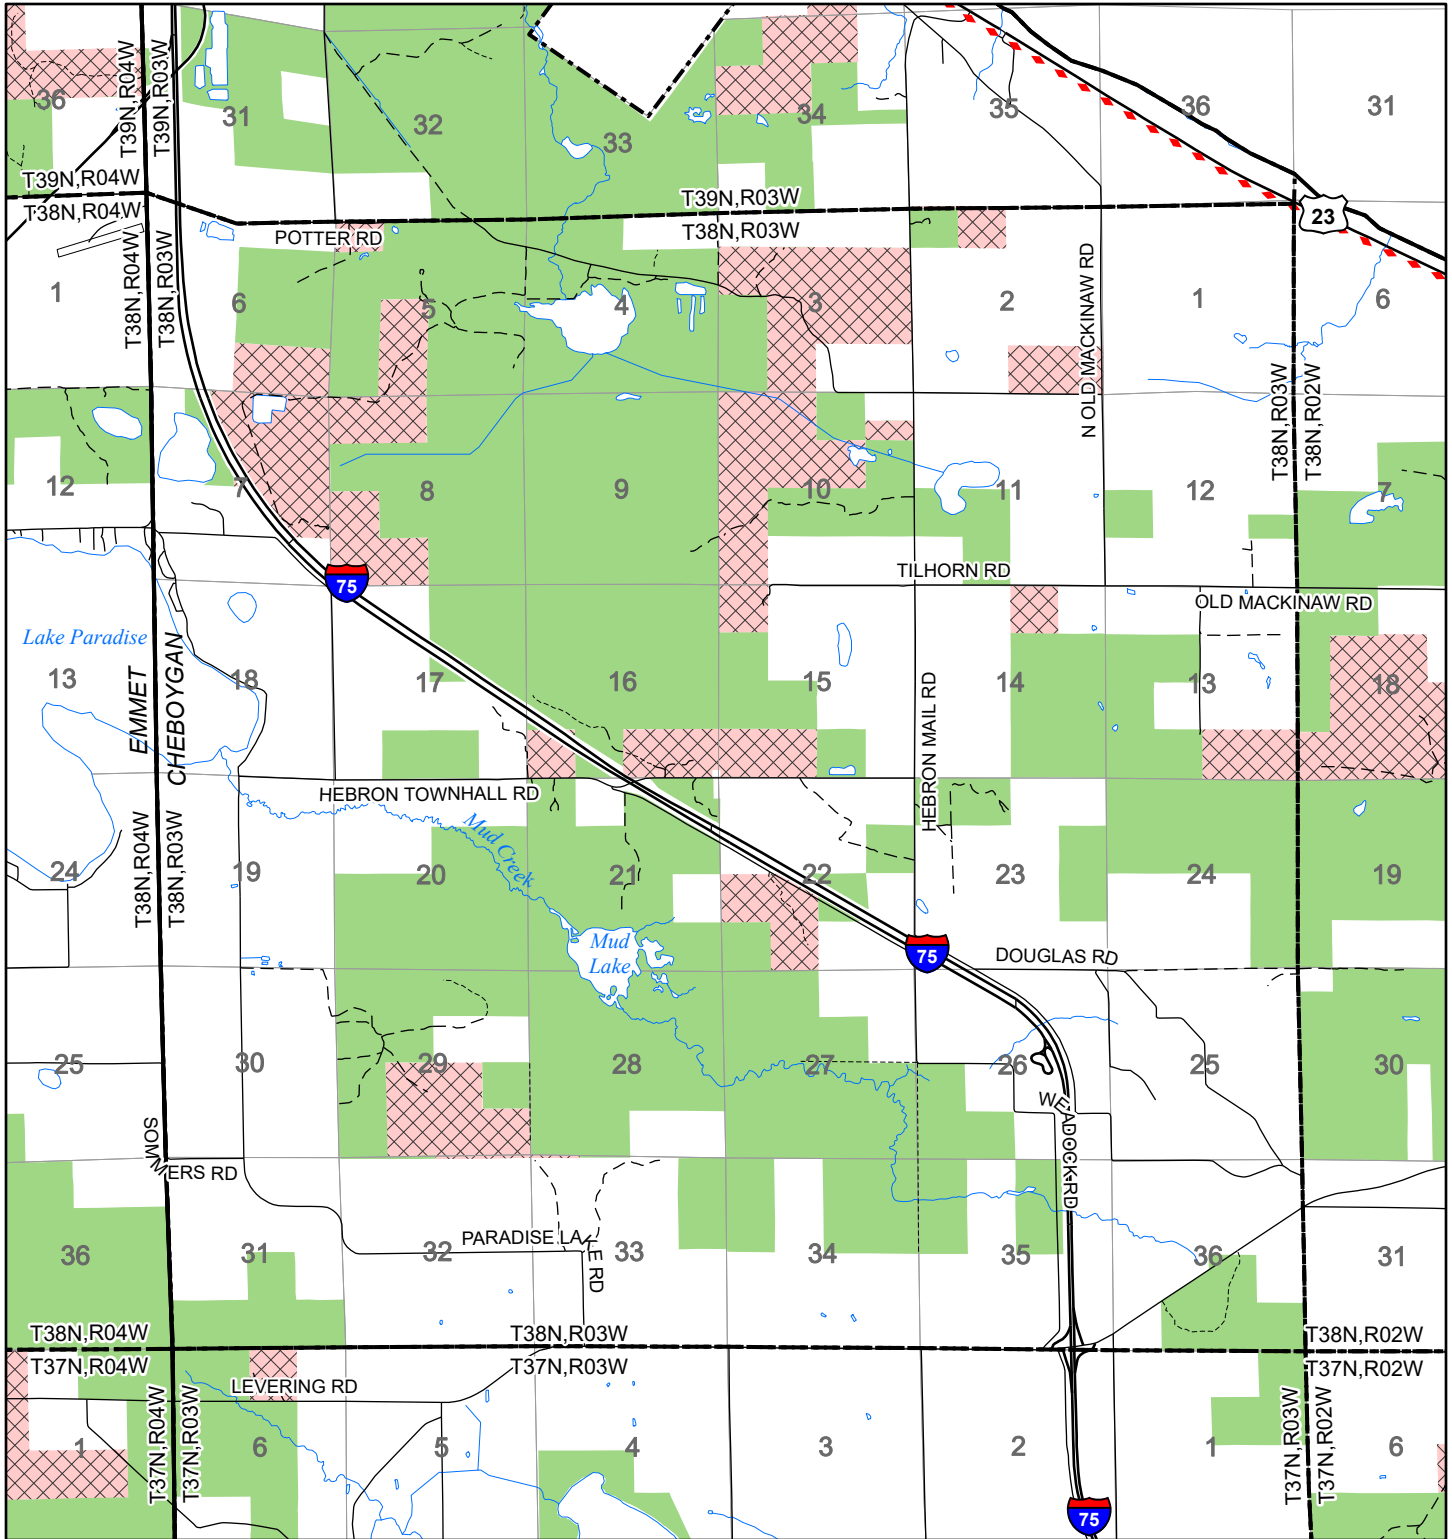

2022 Fuelwood Collection Map

T38N,R03W

CHEBOYGAN CO.

- Open to Fuelwood Collection
- Open (Recently Closed Timber Sale)
- State land closed to fuelwood collection
- Snowmobile trail

Effective: April 1, 2022