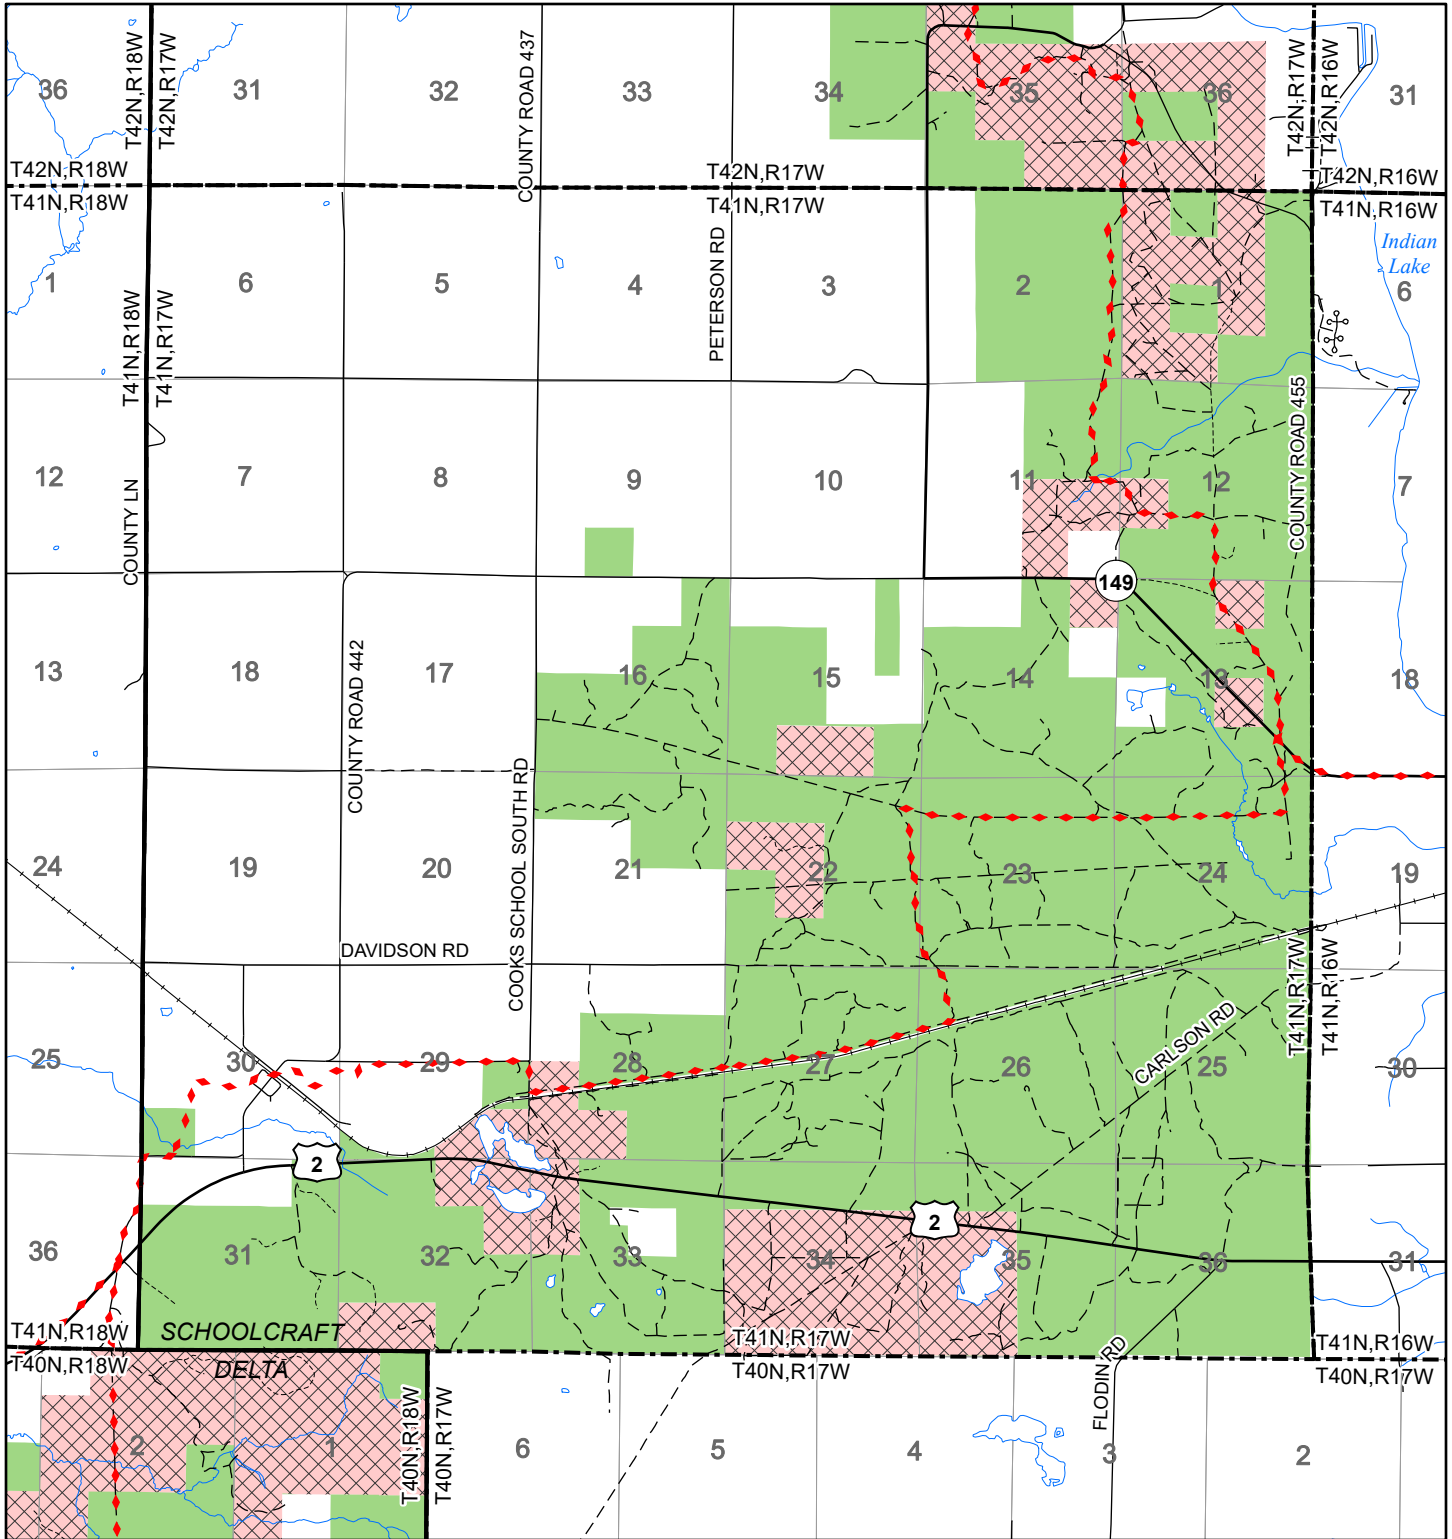

2022 Fuelwood Collection Map

T41N,R17W

SCHOOLCRAFT CO.

- Open to Fuelwood Collection
- Open (Recently Closed Timber Sale)
- State land closed to fuelwood collection
- Snowmobile trail

Effective: April 1, 2022