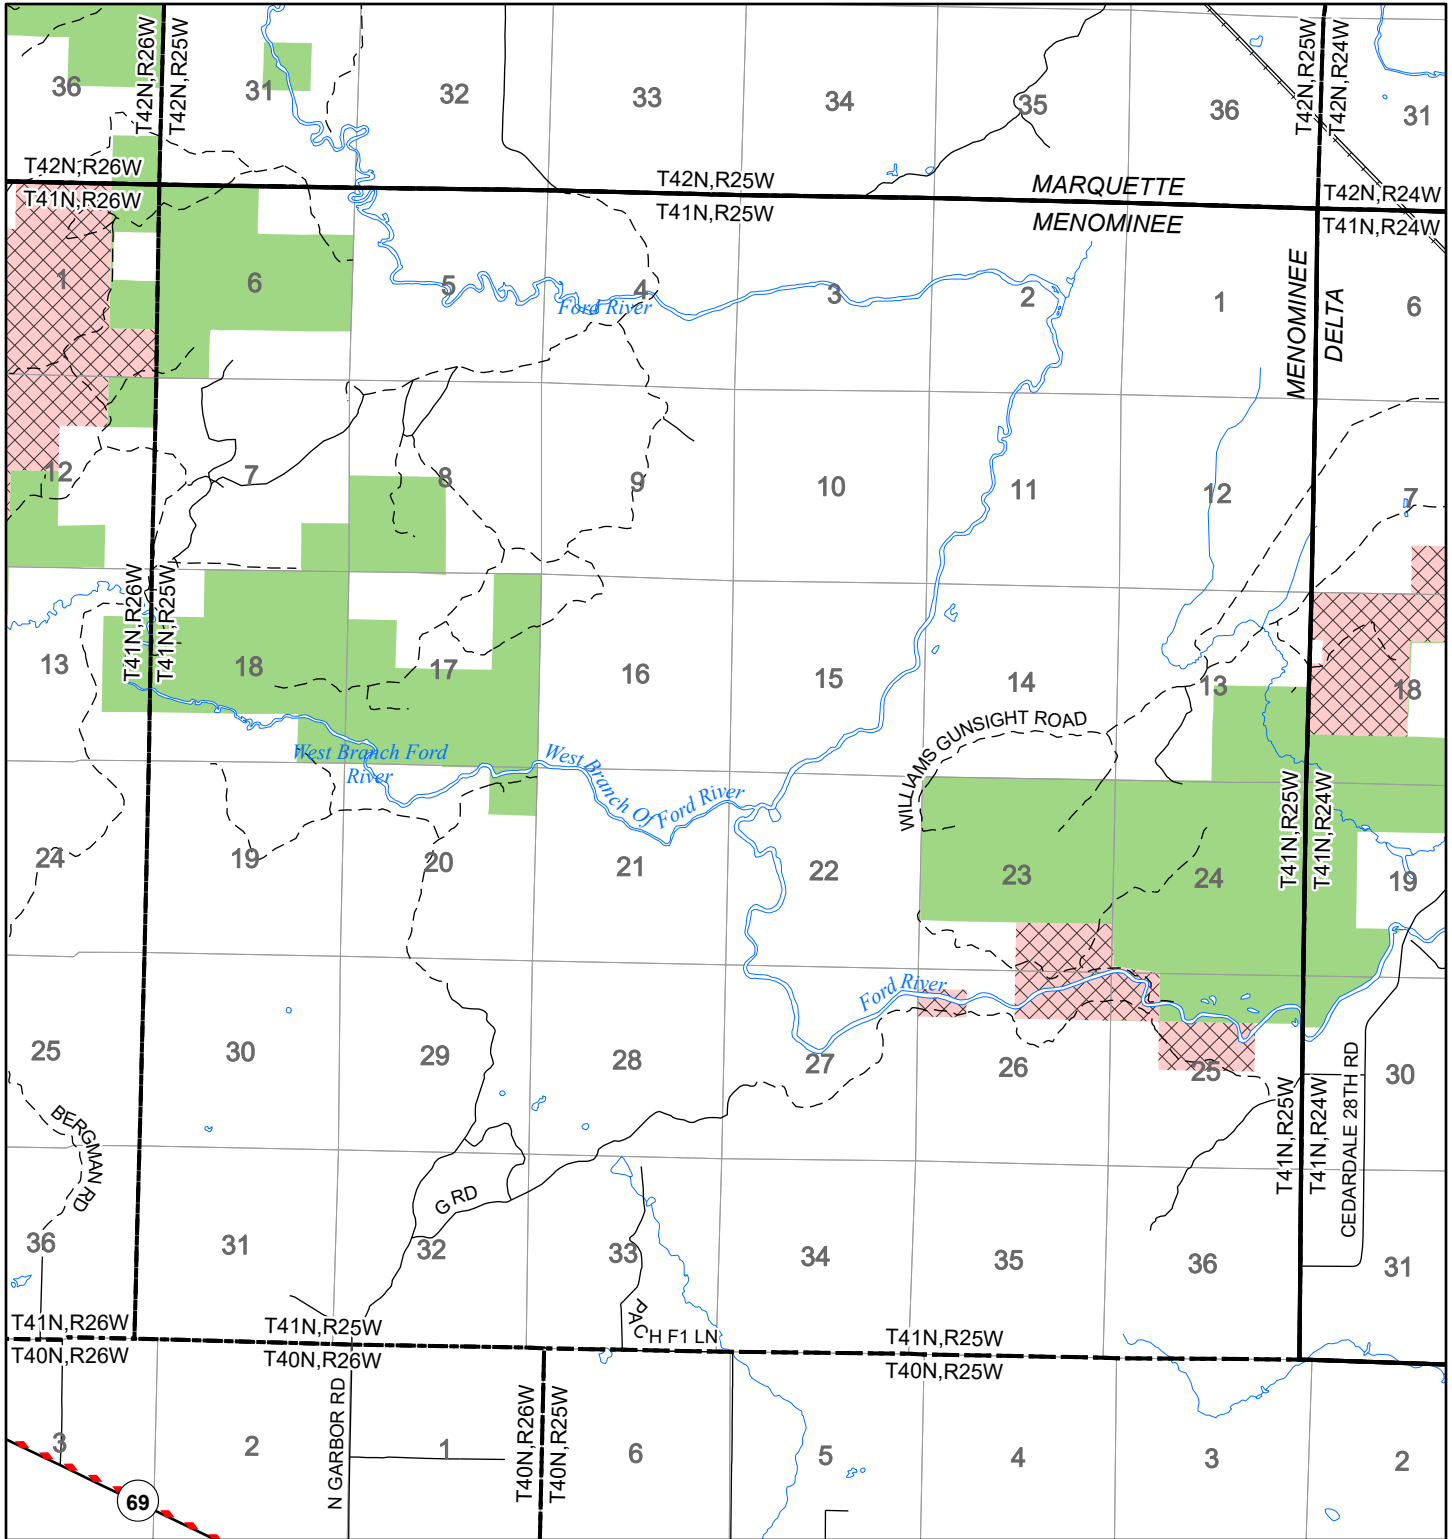

# 2022 Fuelwood Collection Map

## T41N,R25W

### MENOMINEE CO.

- Open to Fuelwood Collection
- Open (Recently Closed Timber Sale)
- State land closed to fuelwood collection
- Snowmobile trail

Effective: April 1, 2022