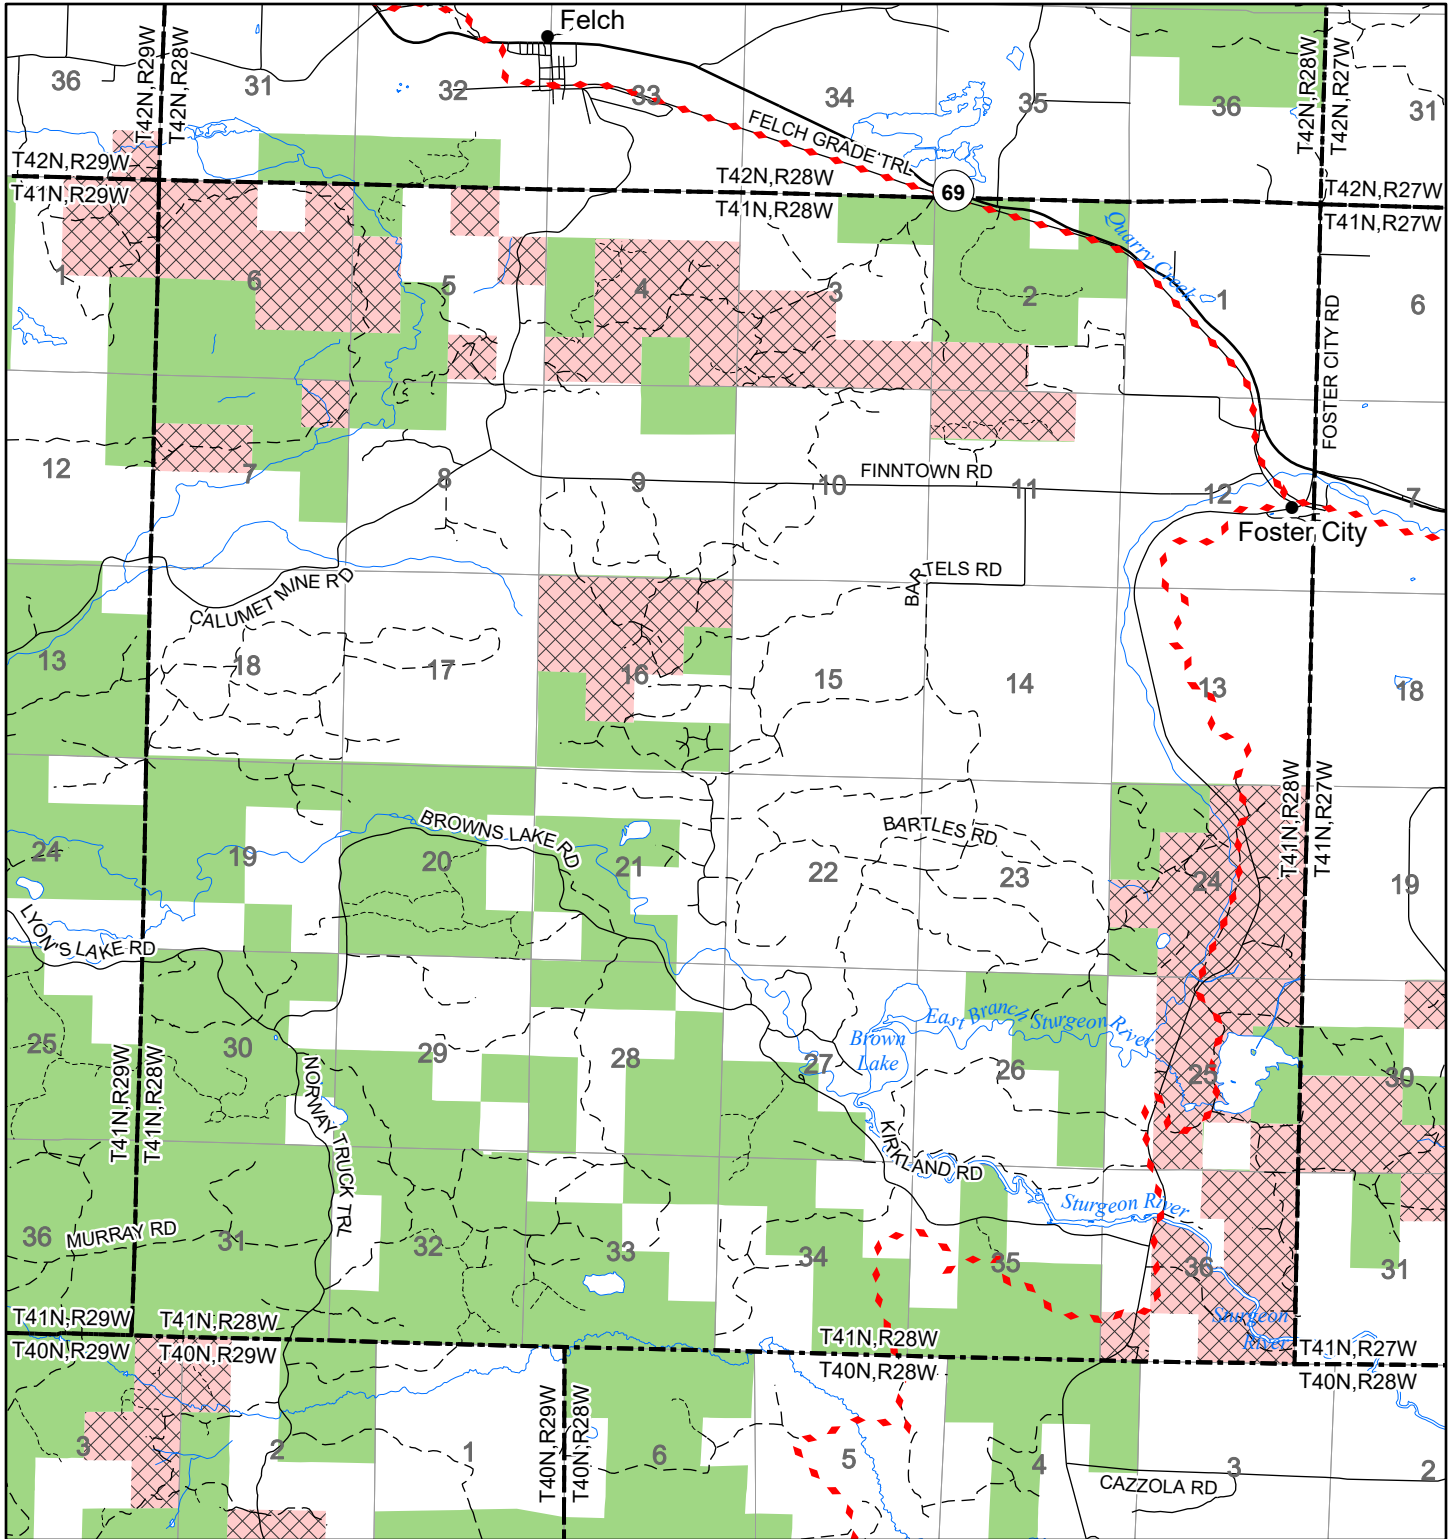

# 2022 Fuelwood Collection Map

## T41N,R28W

### DICKINSON CO.

- Open to Fuelwood Collection
- Open (Recently Closed Timber Sale)
- State land closed to fuelwood collection
- Snowmobile trail

Effective: April 1, 2022