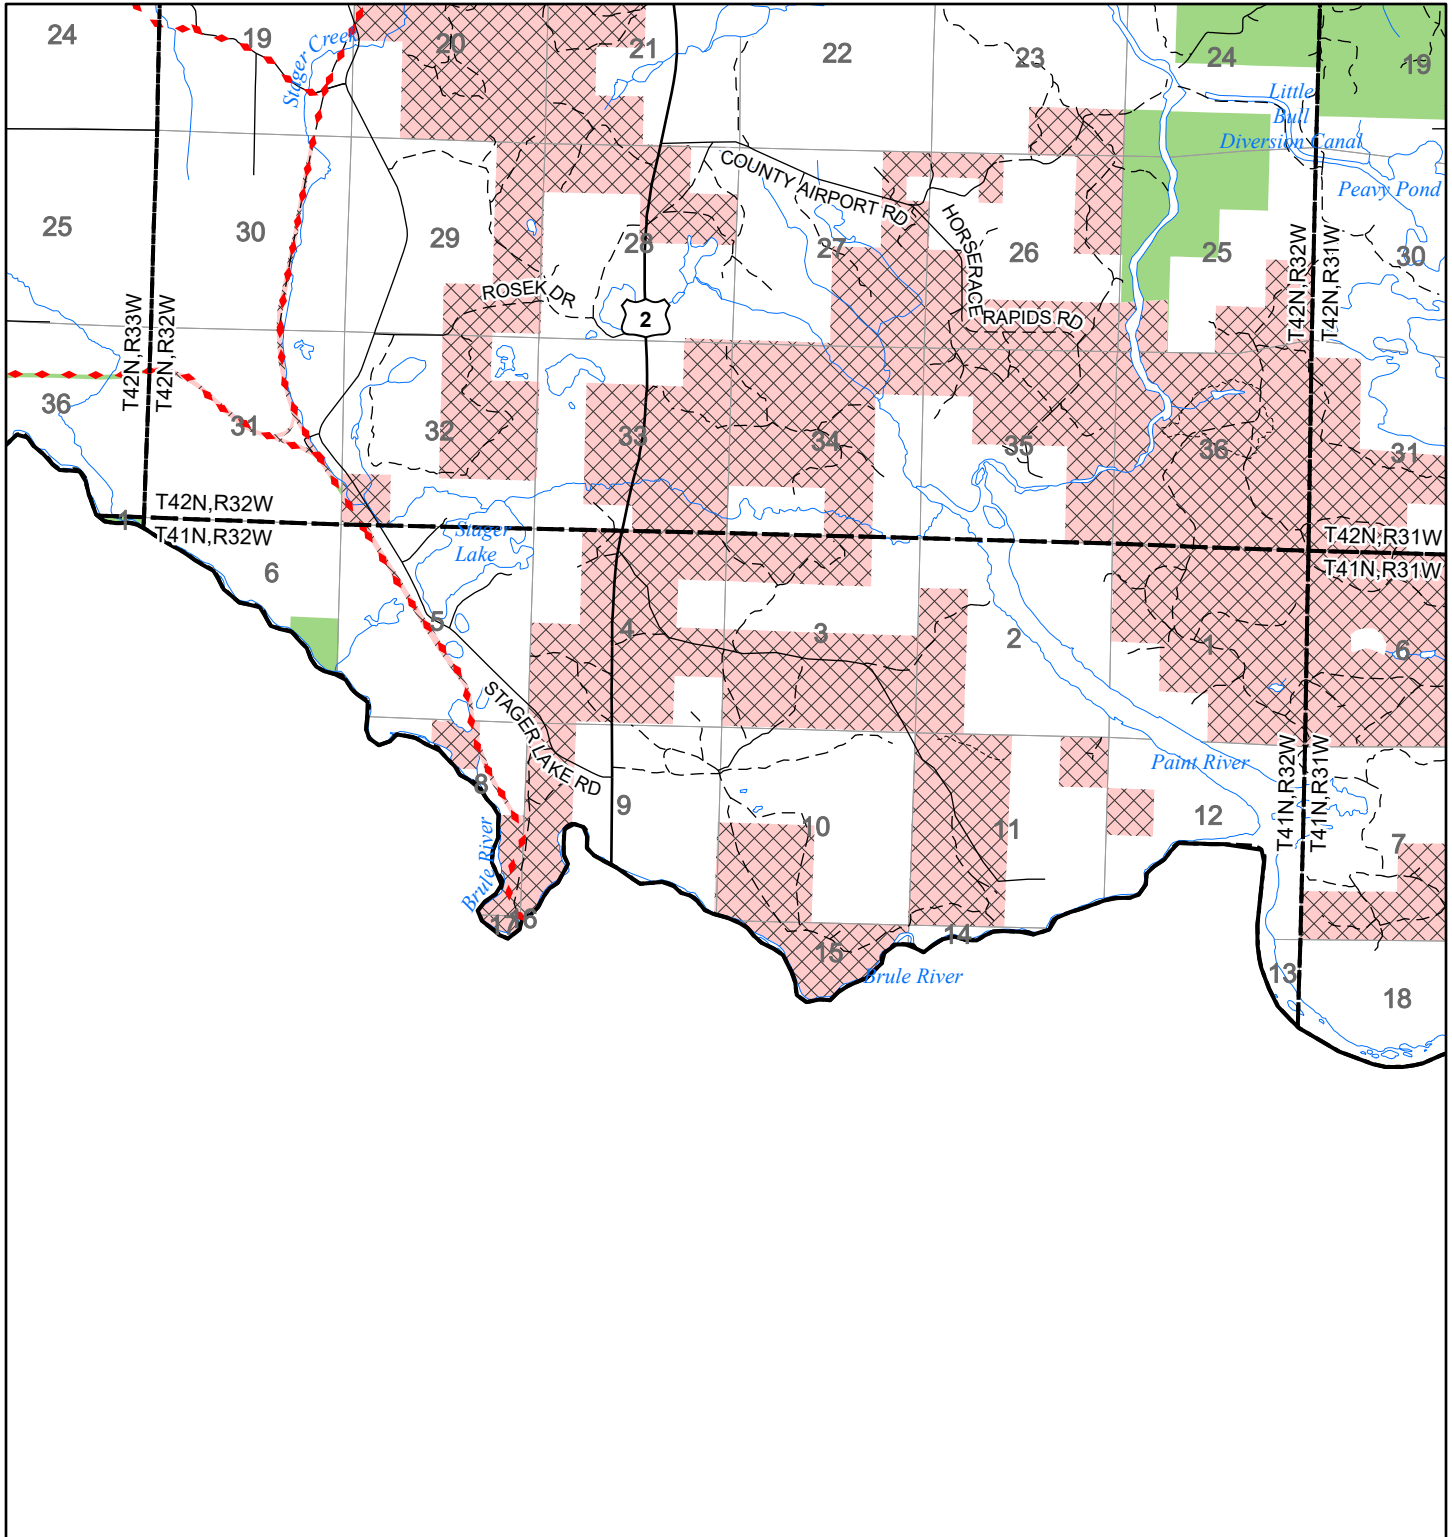

2022 Fuelwood Collection Map

T41N,R32W

IRON CO.

- Open to Fuelwood Collection
- Open (Recently Closed Timber Sale)
- State land closed to fuelwood collection
- Snowmobile trail

Effective: April 1, 2022