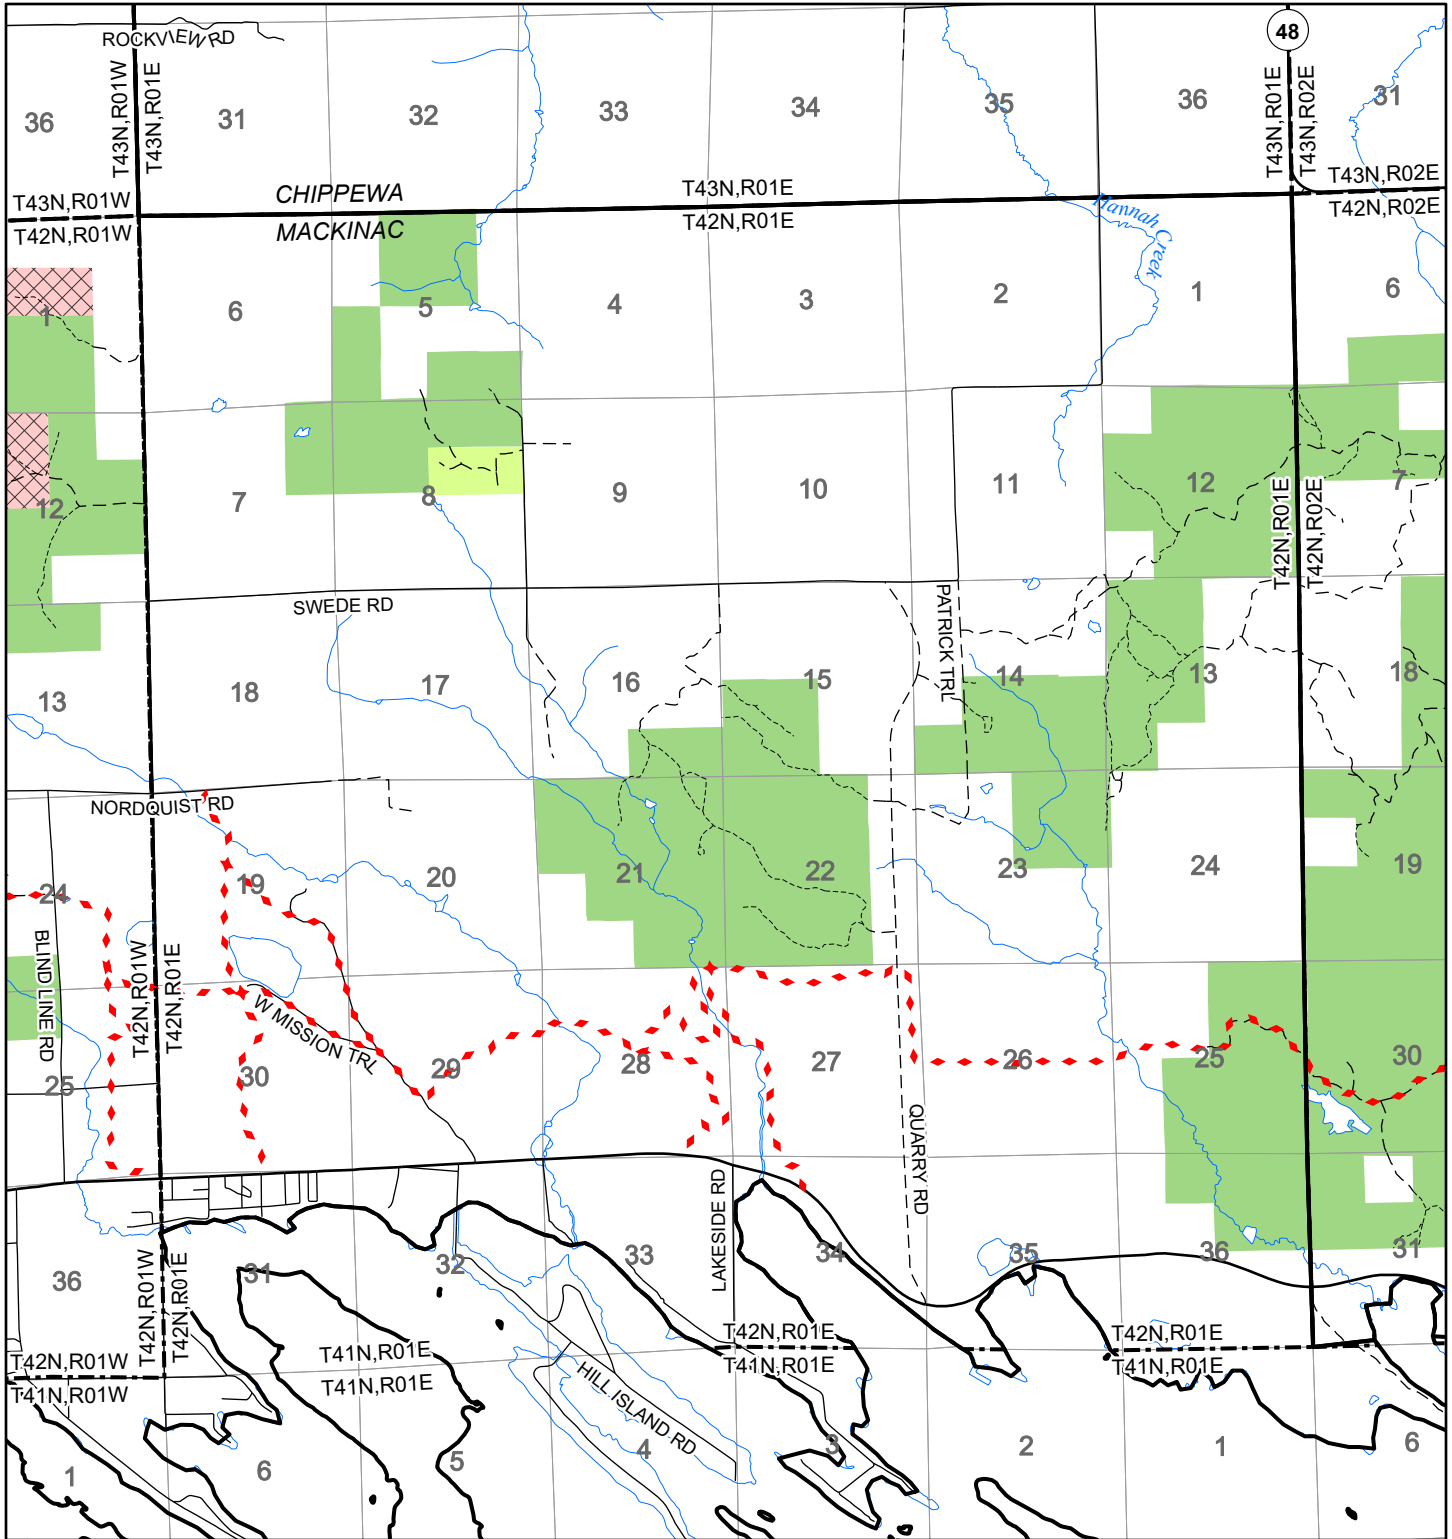

2022 Fuelwood Collection Map

T42N,R01E

MACKINAC CO.

- Open to Fuelwood Collection
- Open (Recently Closed Timber Sale)
- State land closed to fuelwood collection
- Snowmobile trail

Effective: April 1, 2022