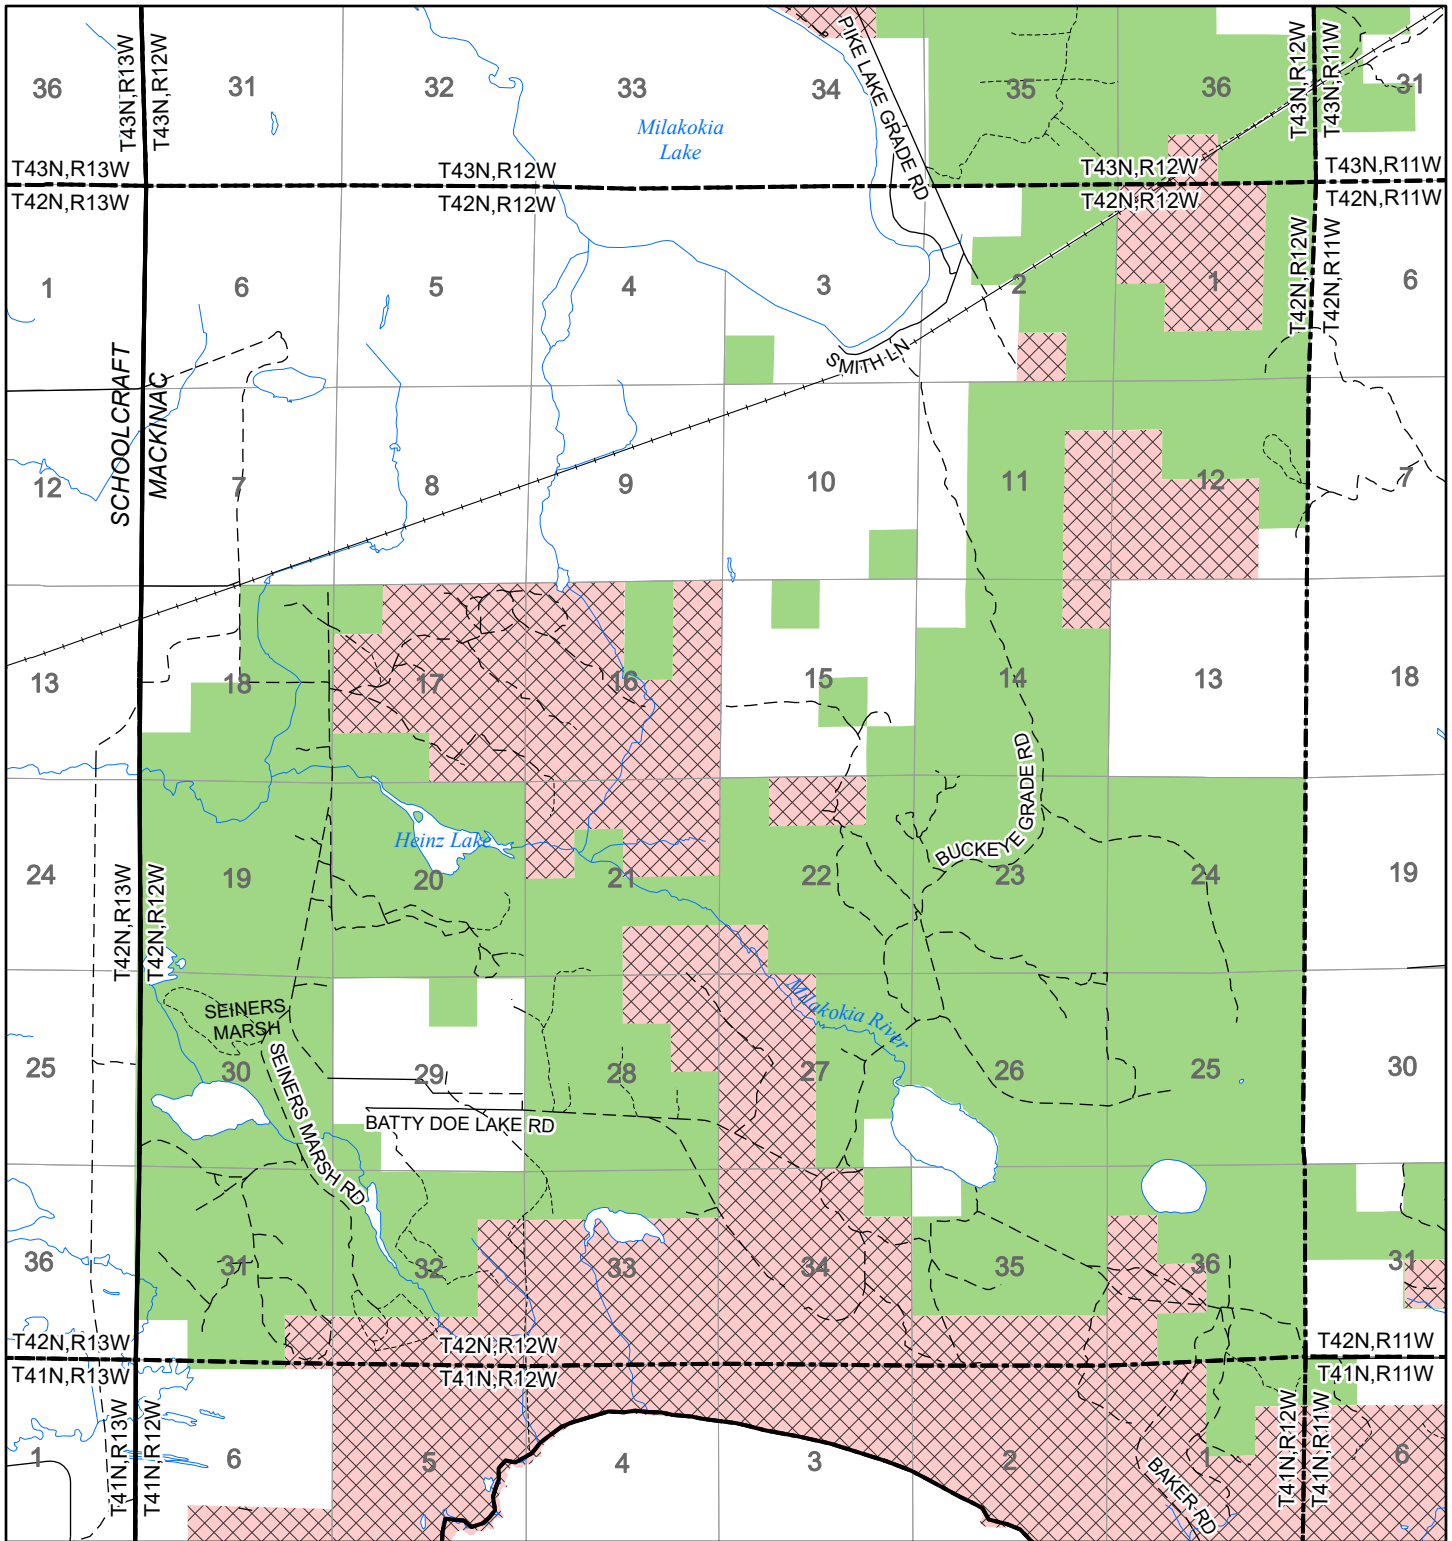

2022 Fuelwood Collection Map

T42N,R12W

MACKINAC CO.

- Open to Fuelwood Collection
- Open (Recently Closed Timber Sale)
- State land closed to fuelwood collection
- Snowmobile trail

Effective: April 1, 2022