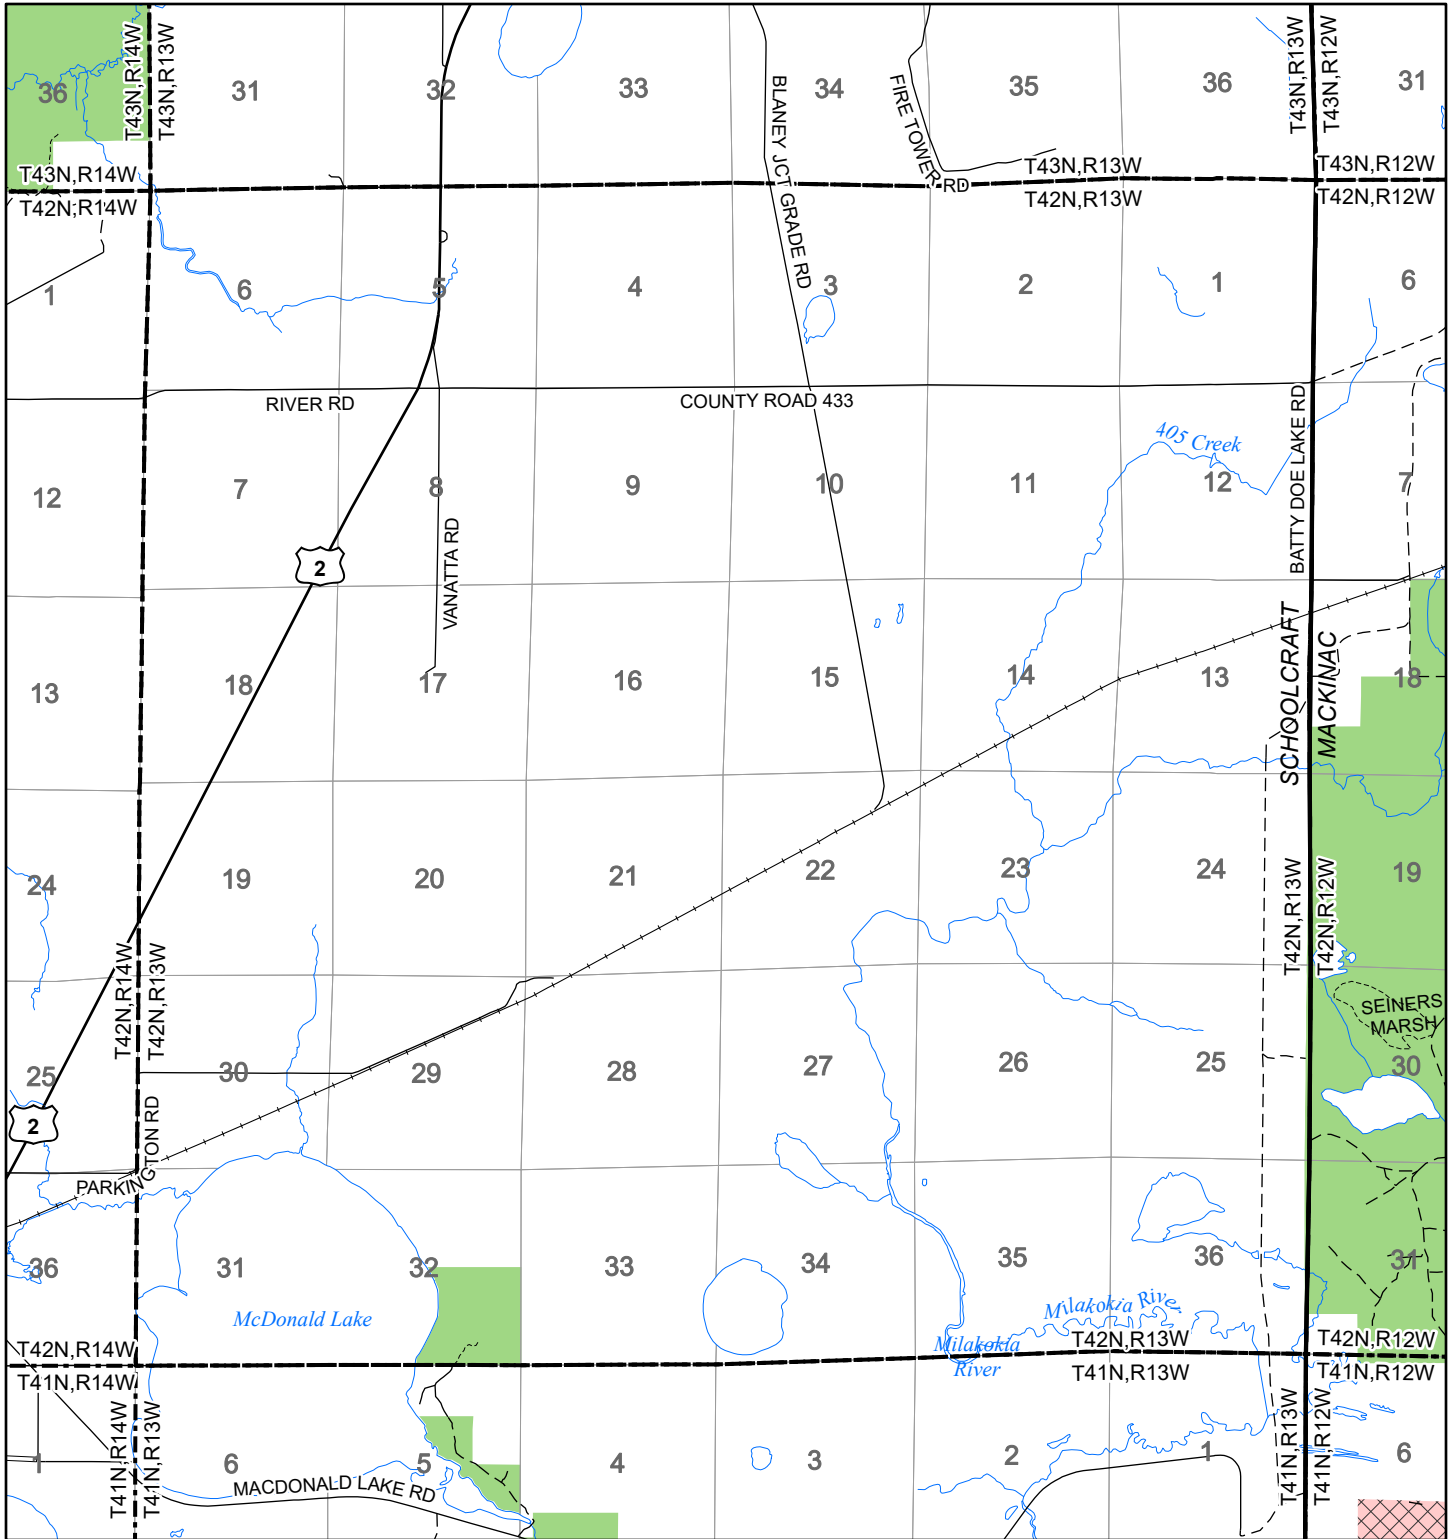

2022 Fuelwood Collection Map

T42N,R13W

SCHOOLCRAFT CO.

- Open to Fuelwood Collection
- Open (Recently Closed Timber Sale)
- State land closed to fuelwood collection
- Snowmobile trail

Effective: April 1, 2022