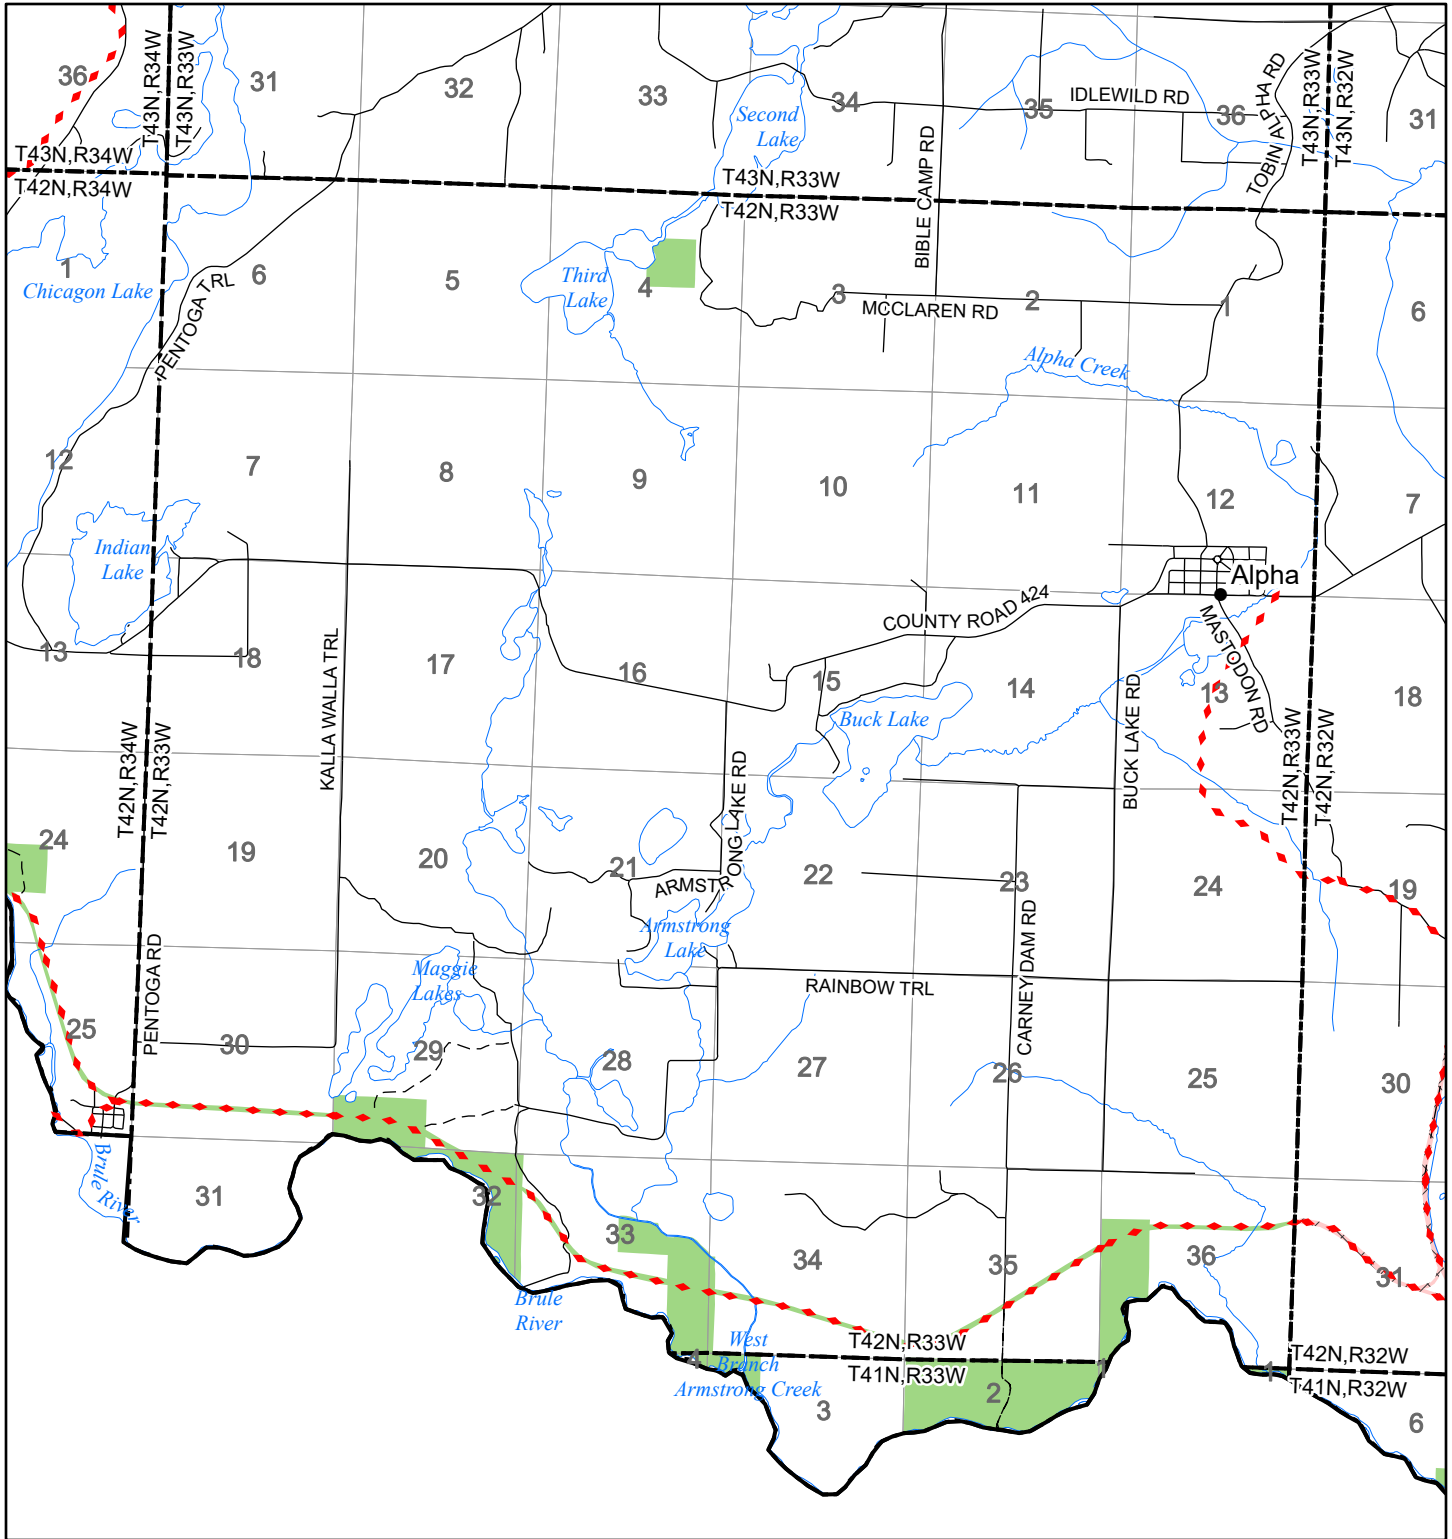

2022 Fuelwood Collection Map

T42N,R33W

IRON CO.

- Open to Fuelwood Collection
- Open (Recently Closed Timber Sale)
- State land closed to fuelwood collection
- Snowmobile trail

Effective: April 1, 2022