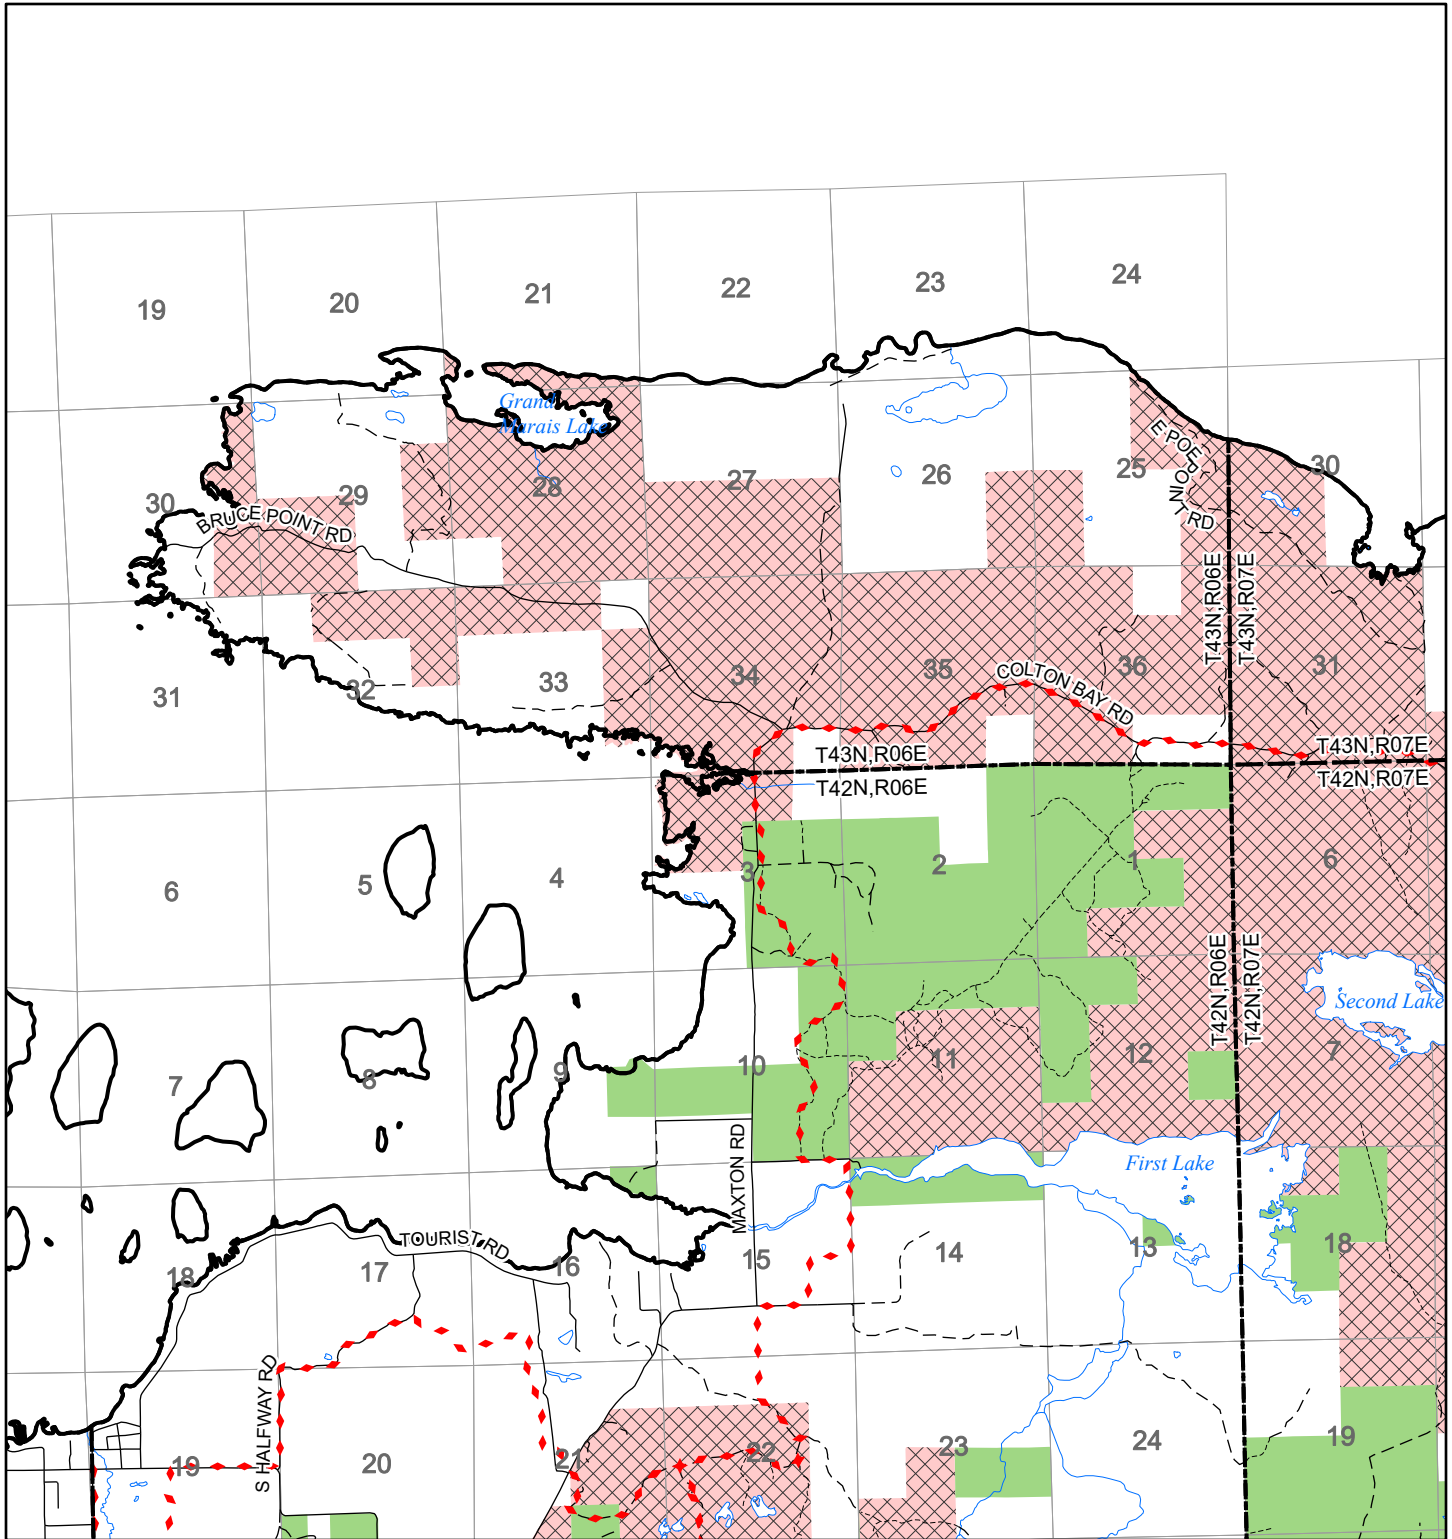

2022 Fuelwood Collection Map

T43N,R06E

CHIPPEWA CO.

- Open to Fuelwood Collection
- Open (Recently Closed Timber Sale)
- State land closed to fuelwood collection
- Snowmobile trail

Effective: April 1, 2022