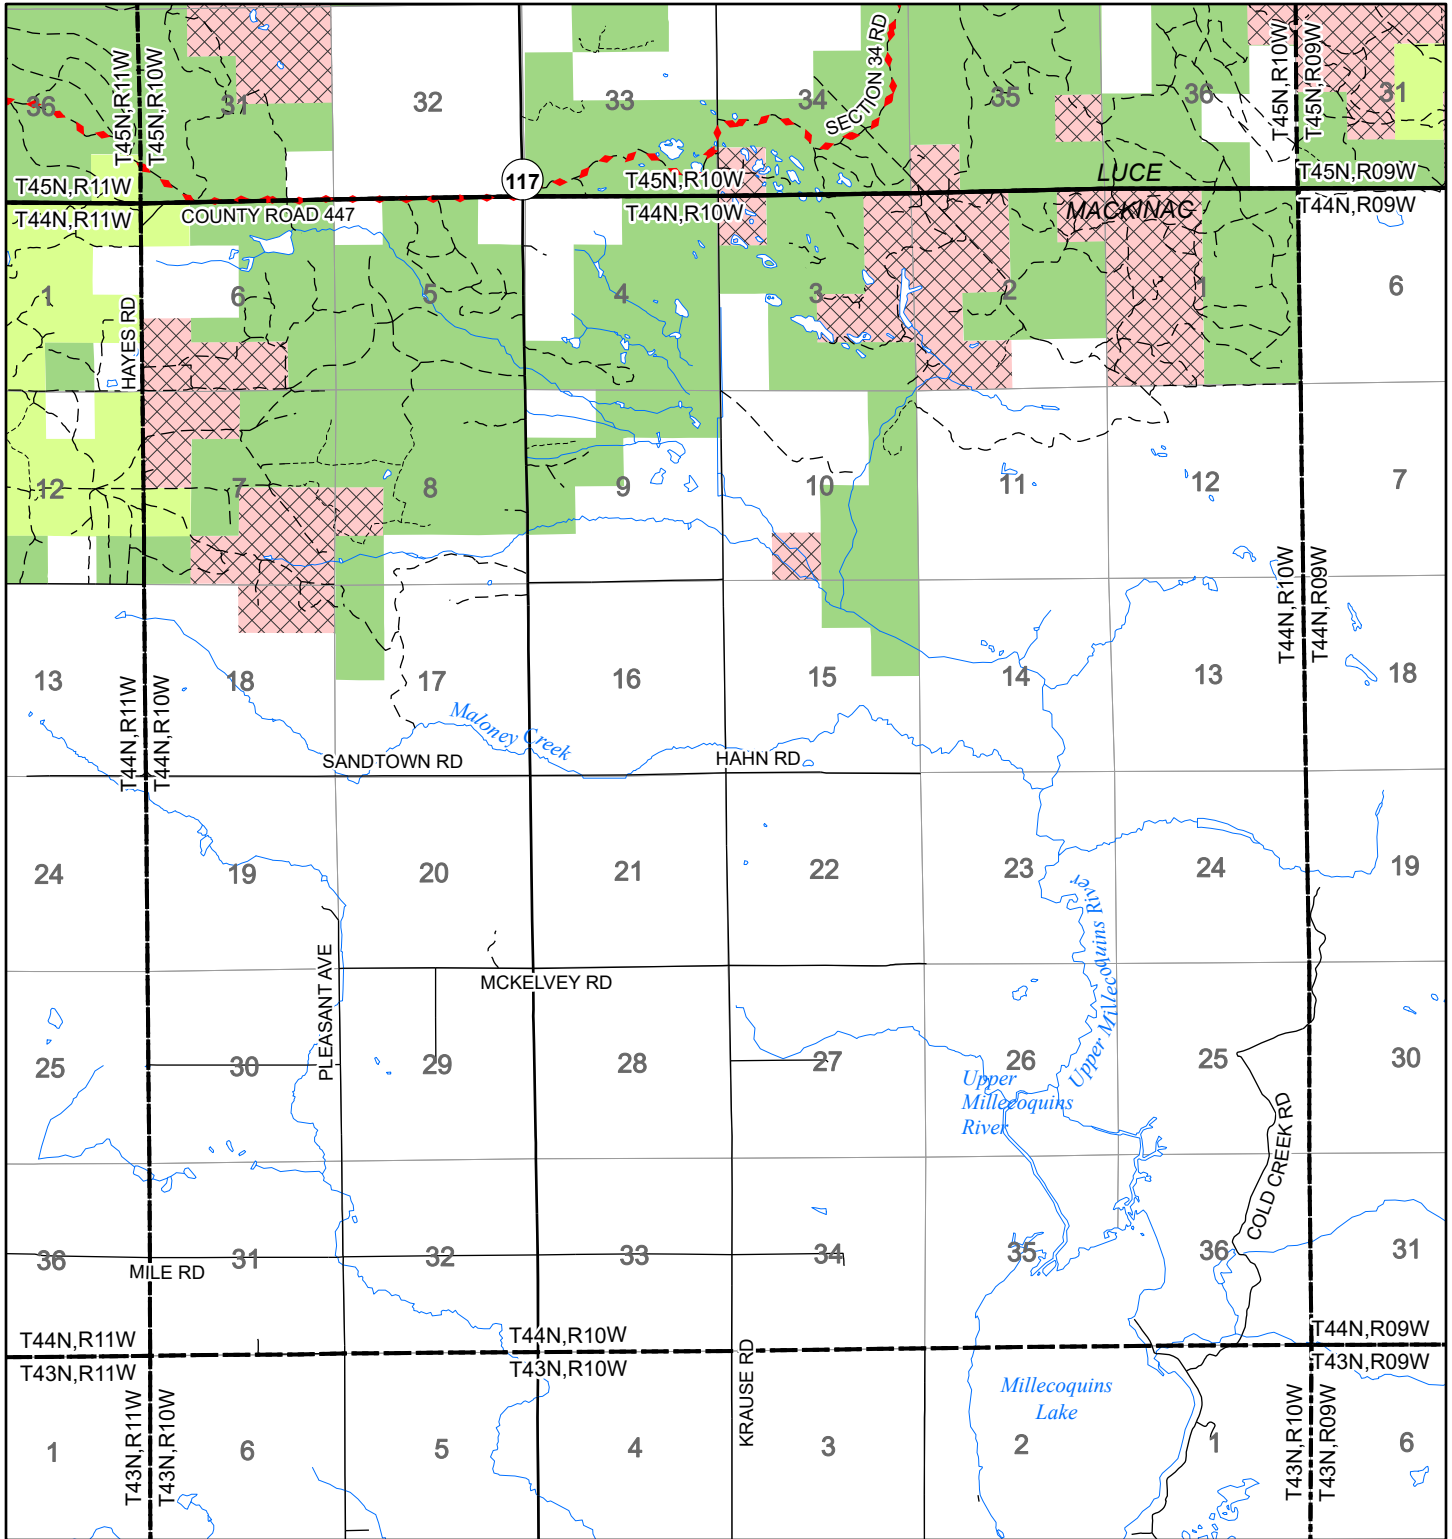

# 2022 Fuelwood Collection Map

## T44N,R10W

### MACKINAC CO.

- Open to Fuelwood Collection
- Open (Recently Closed Timber Sale)
- State land closed to fuelwood collection
- Snowmobile trail

Effective: April 1, 2022