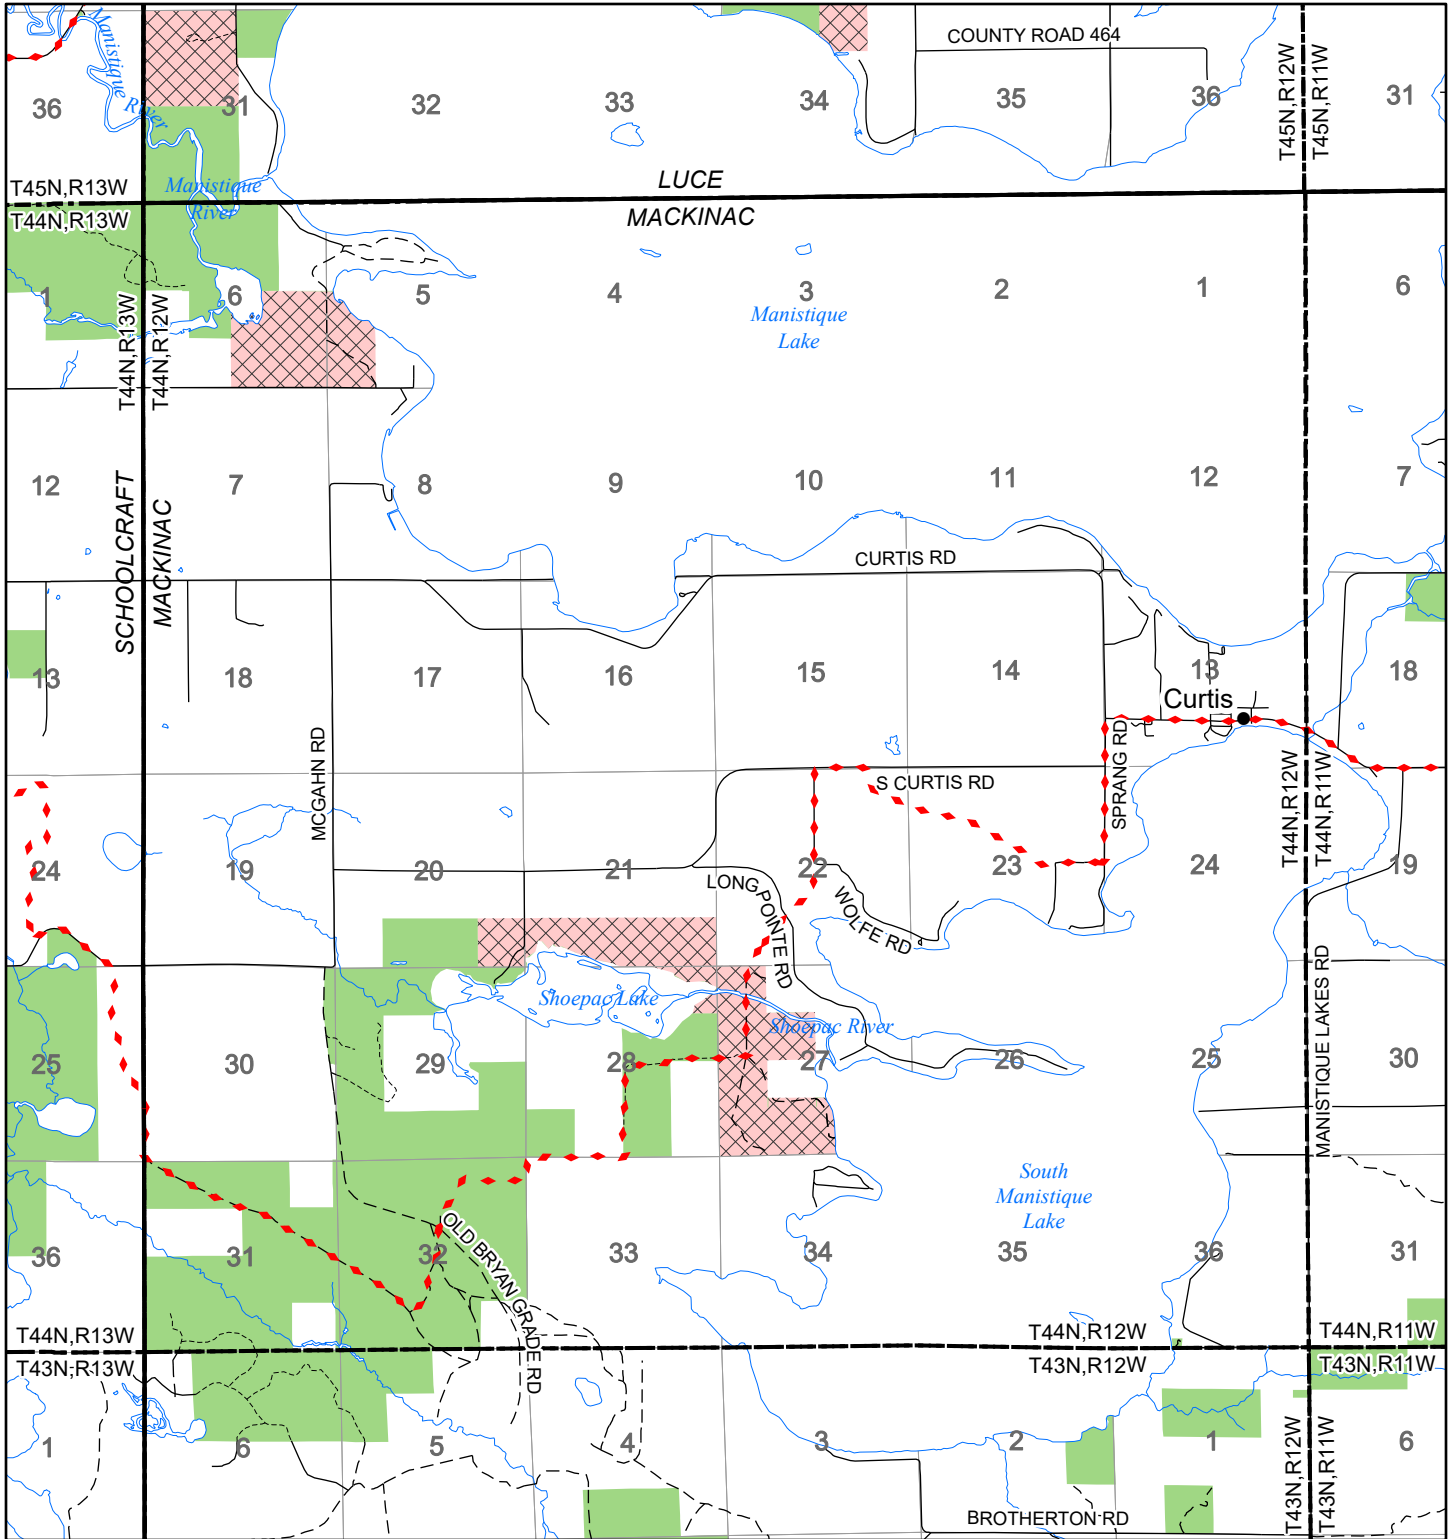

2022 Fuelwood Collection Map

T44N,R12W

MACKINAC CO.

- Open to Fuelwood Collection
- Open (Recently Closed Timber Sale)
- State land closed to fuelwood collection
- Snowmobile trail

Effective: April 1, 2022