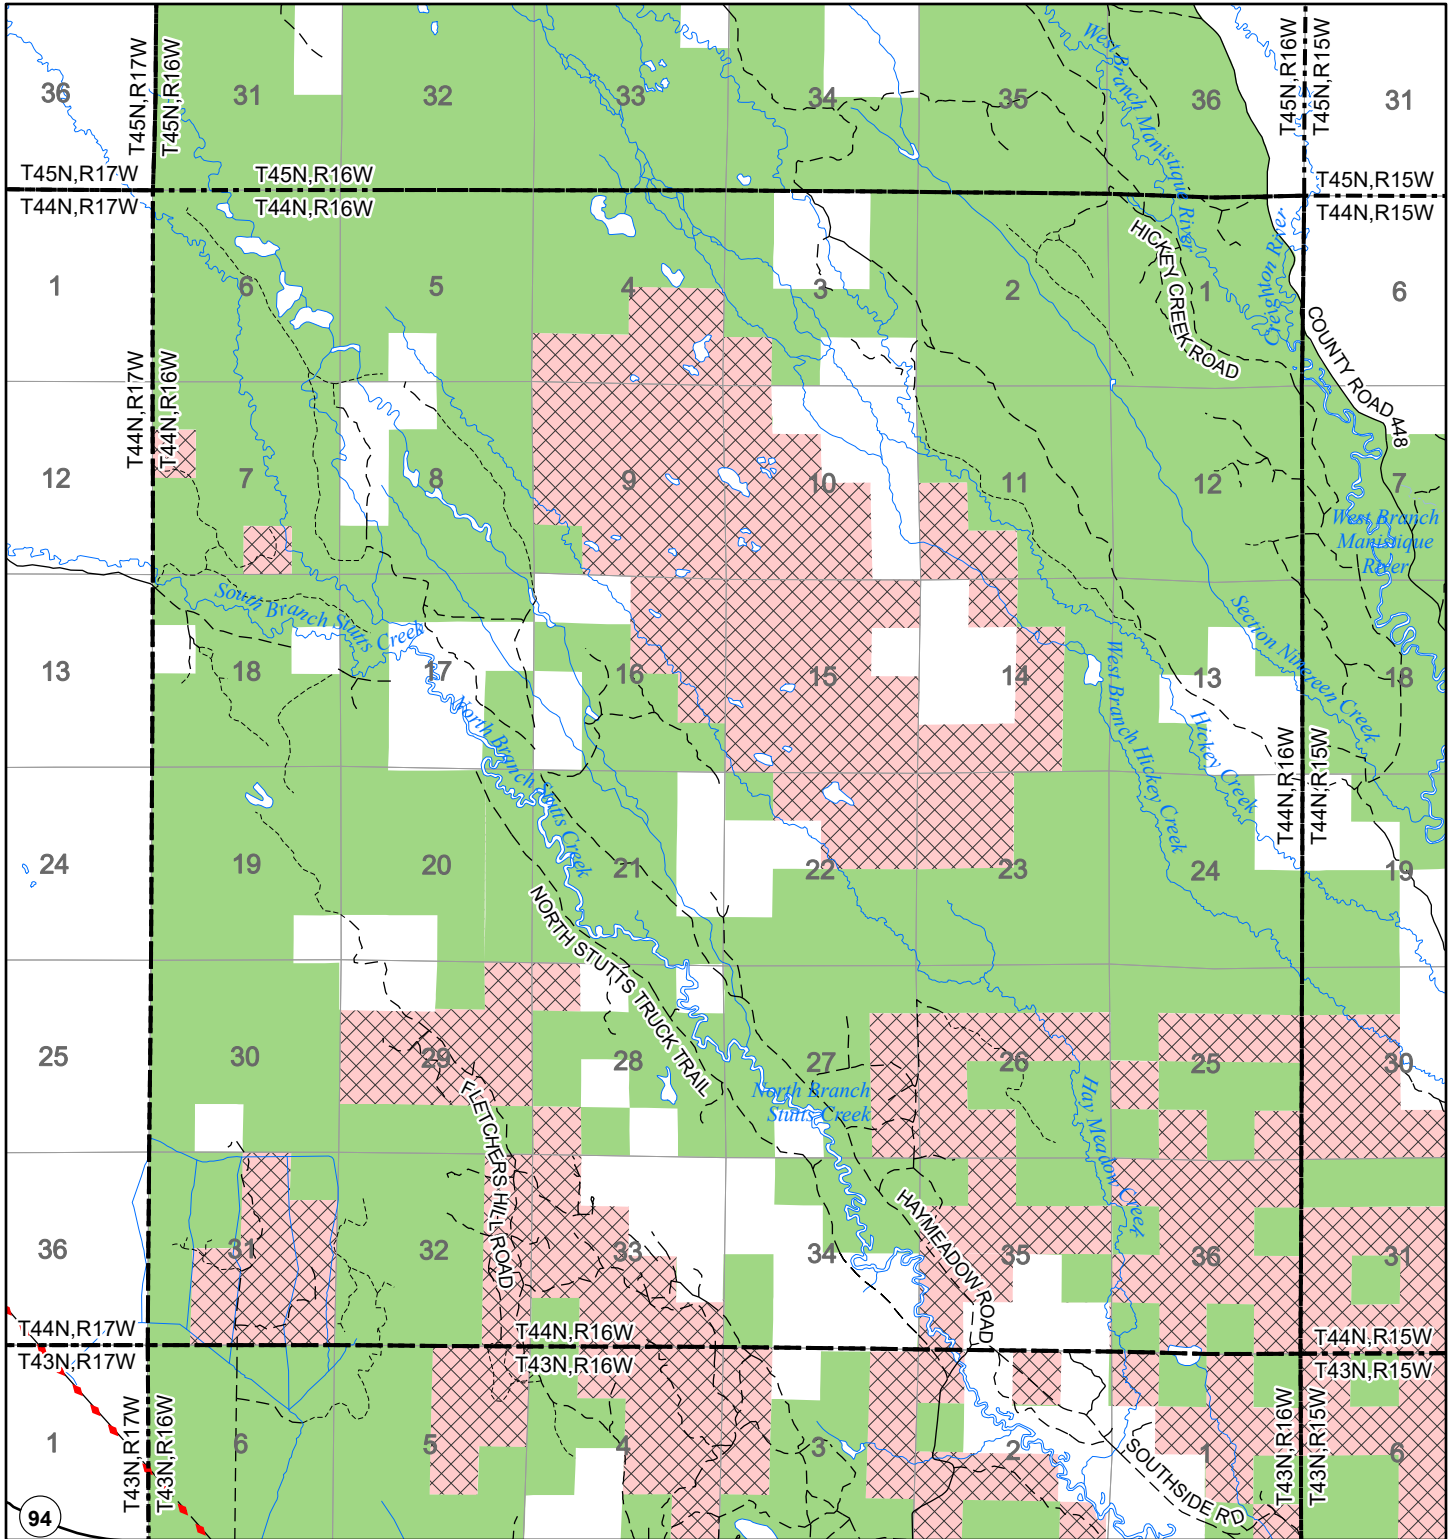

# 2022 Fuelwood Collection Map

## T44N,R16W

### SCHOOLCRAFT CO.

- Open to Fuelwood Collection
- Open (Recently Closed Timber Sale)
- State land closed to fuelwood collection
- Snowmobile trail

Effective: April 1, 2022