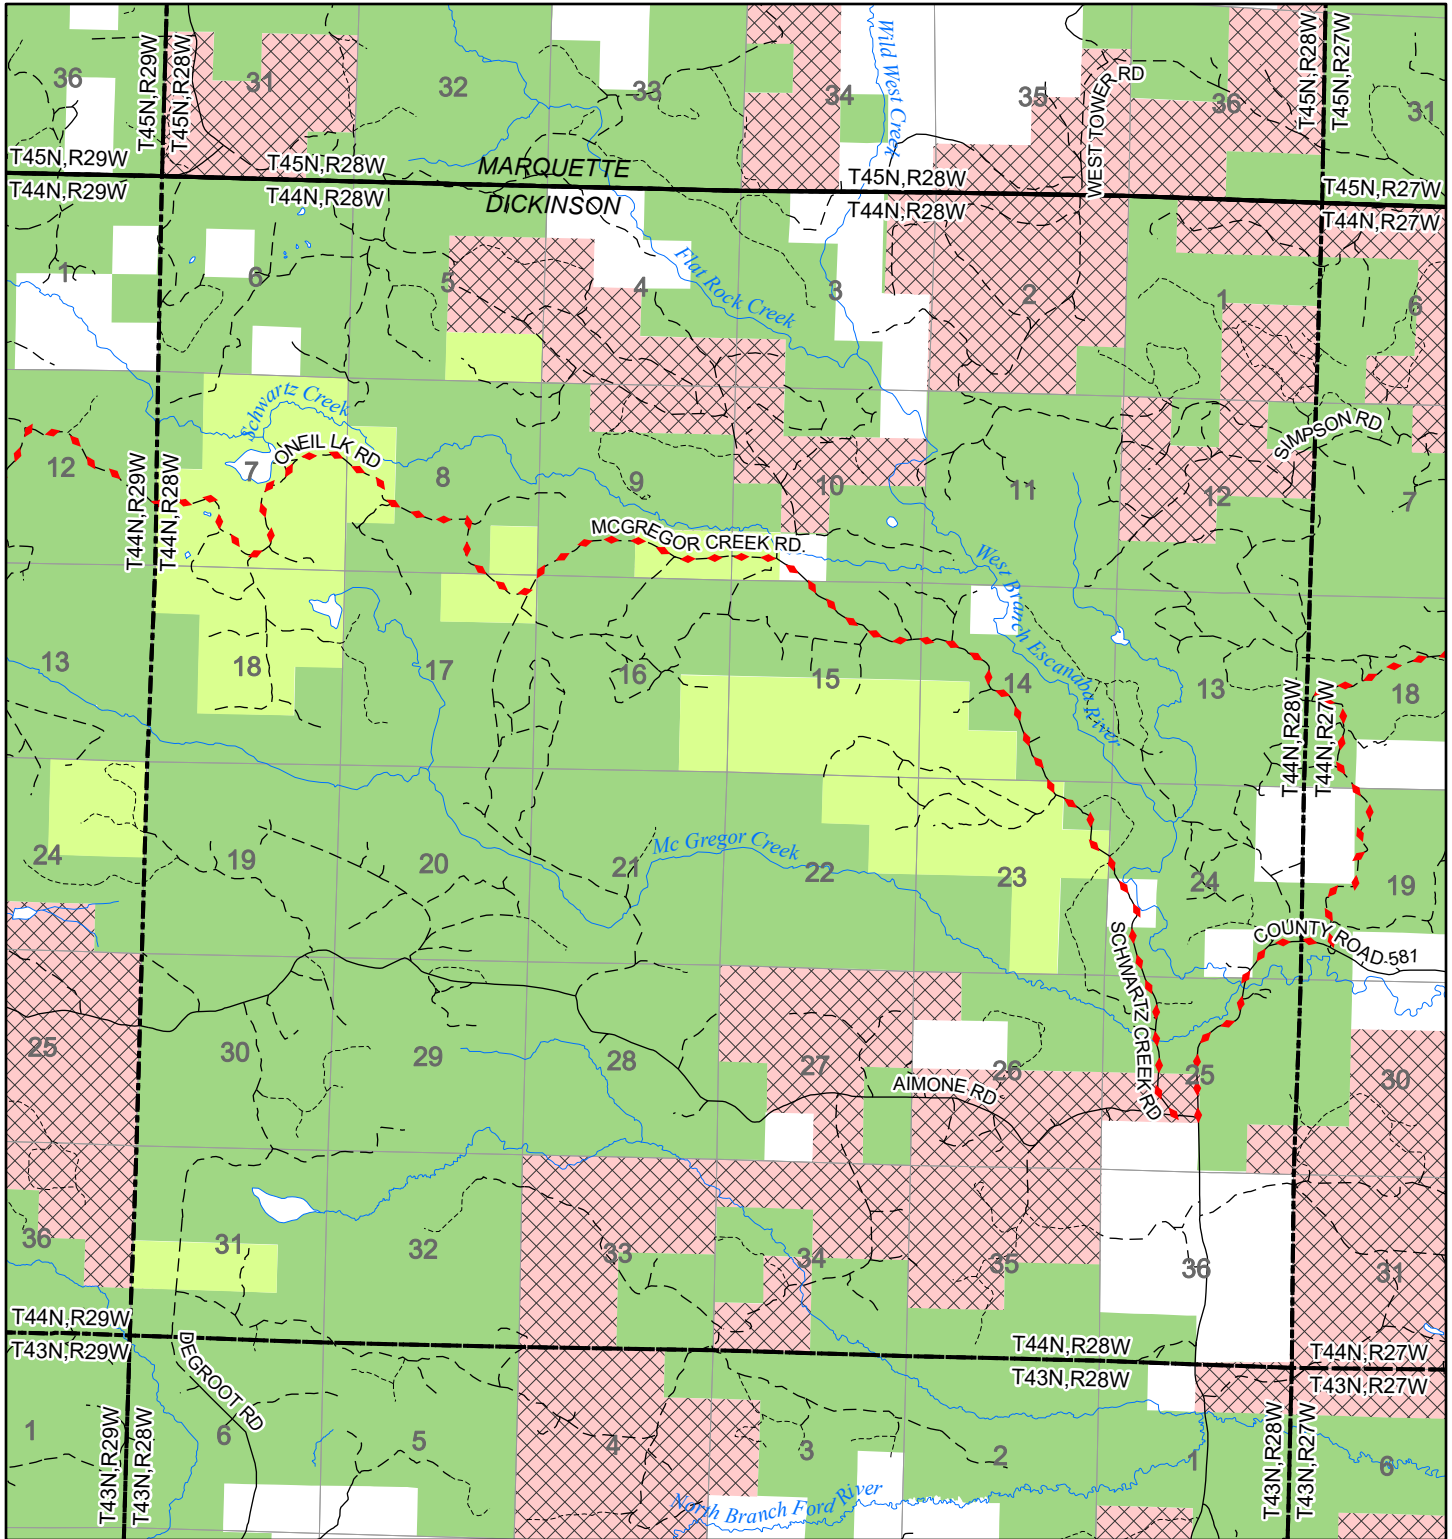

# 2022 Fuelwood Collection Map

## T44N,R28W

### DICKINSON CO.

- Open to Fuelwood Collection
- Open (Recently Closed Timber Sale)
- State land closed to fuelwood collection
- Snowmobile trail

Effective: April 1, 2022