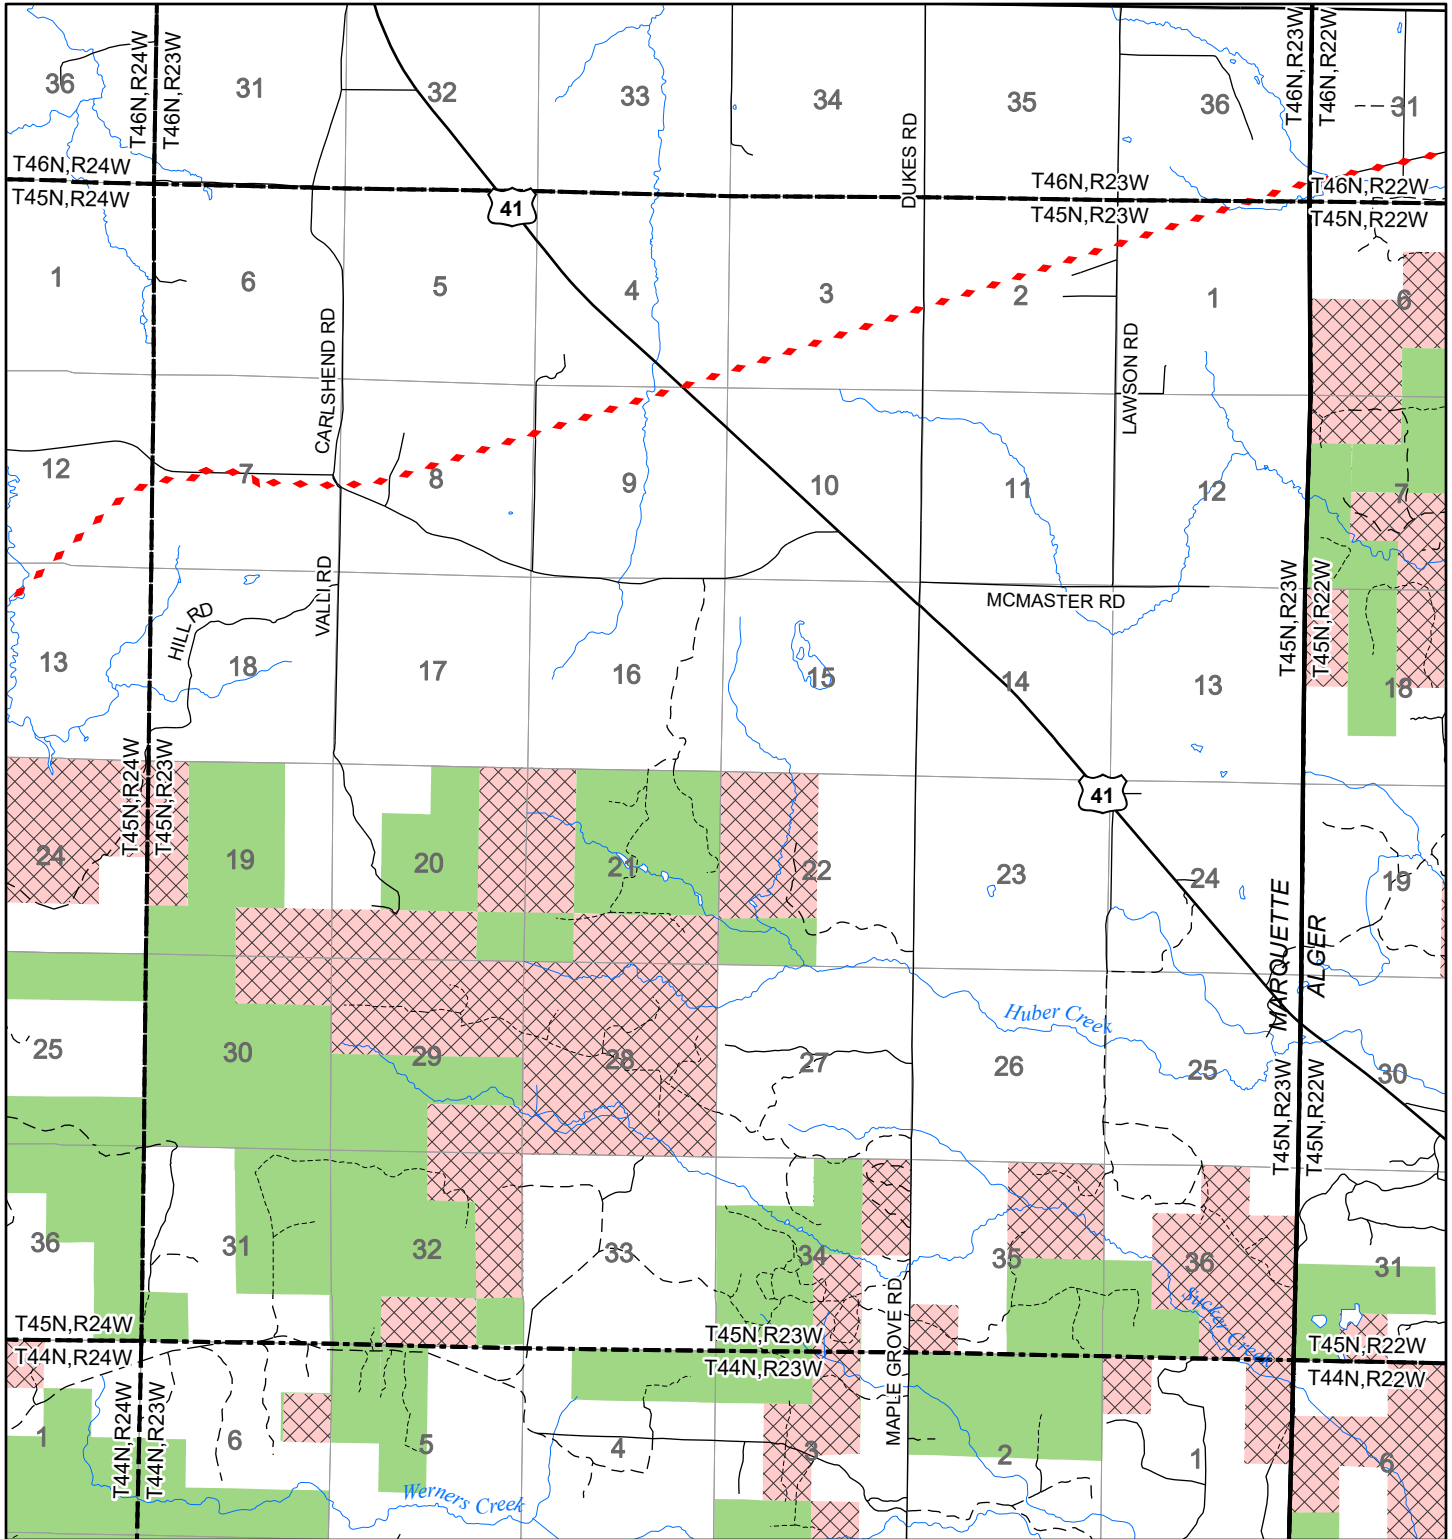

2022 Fuelwood Collection Map

T45N,R23W

MARQUETTE CO.

- Open to Fuelwood Collection
- Open (Recently Closed Timber Sale)
- State land closed to fuelwood collection
- Snowmobile trail

Effective: April 1, 2022