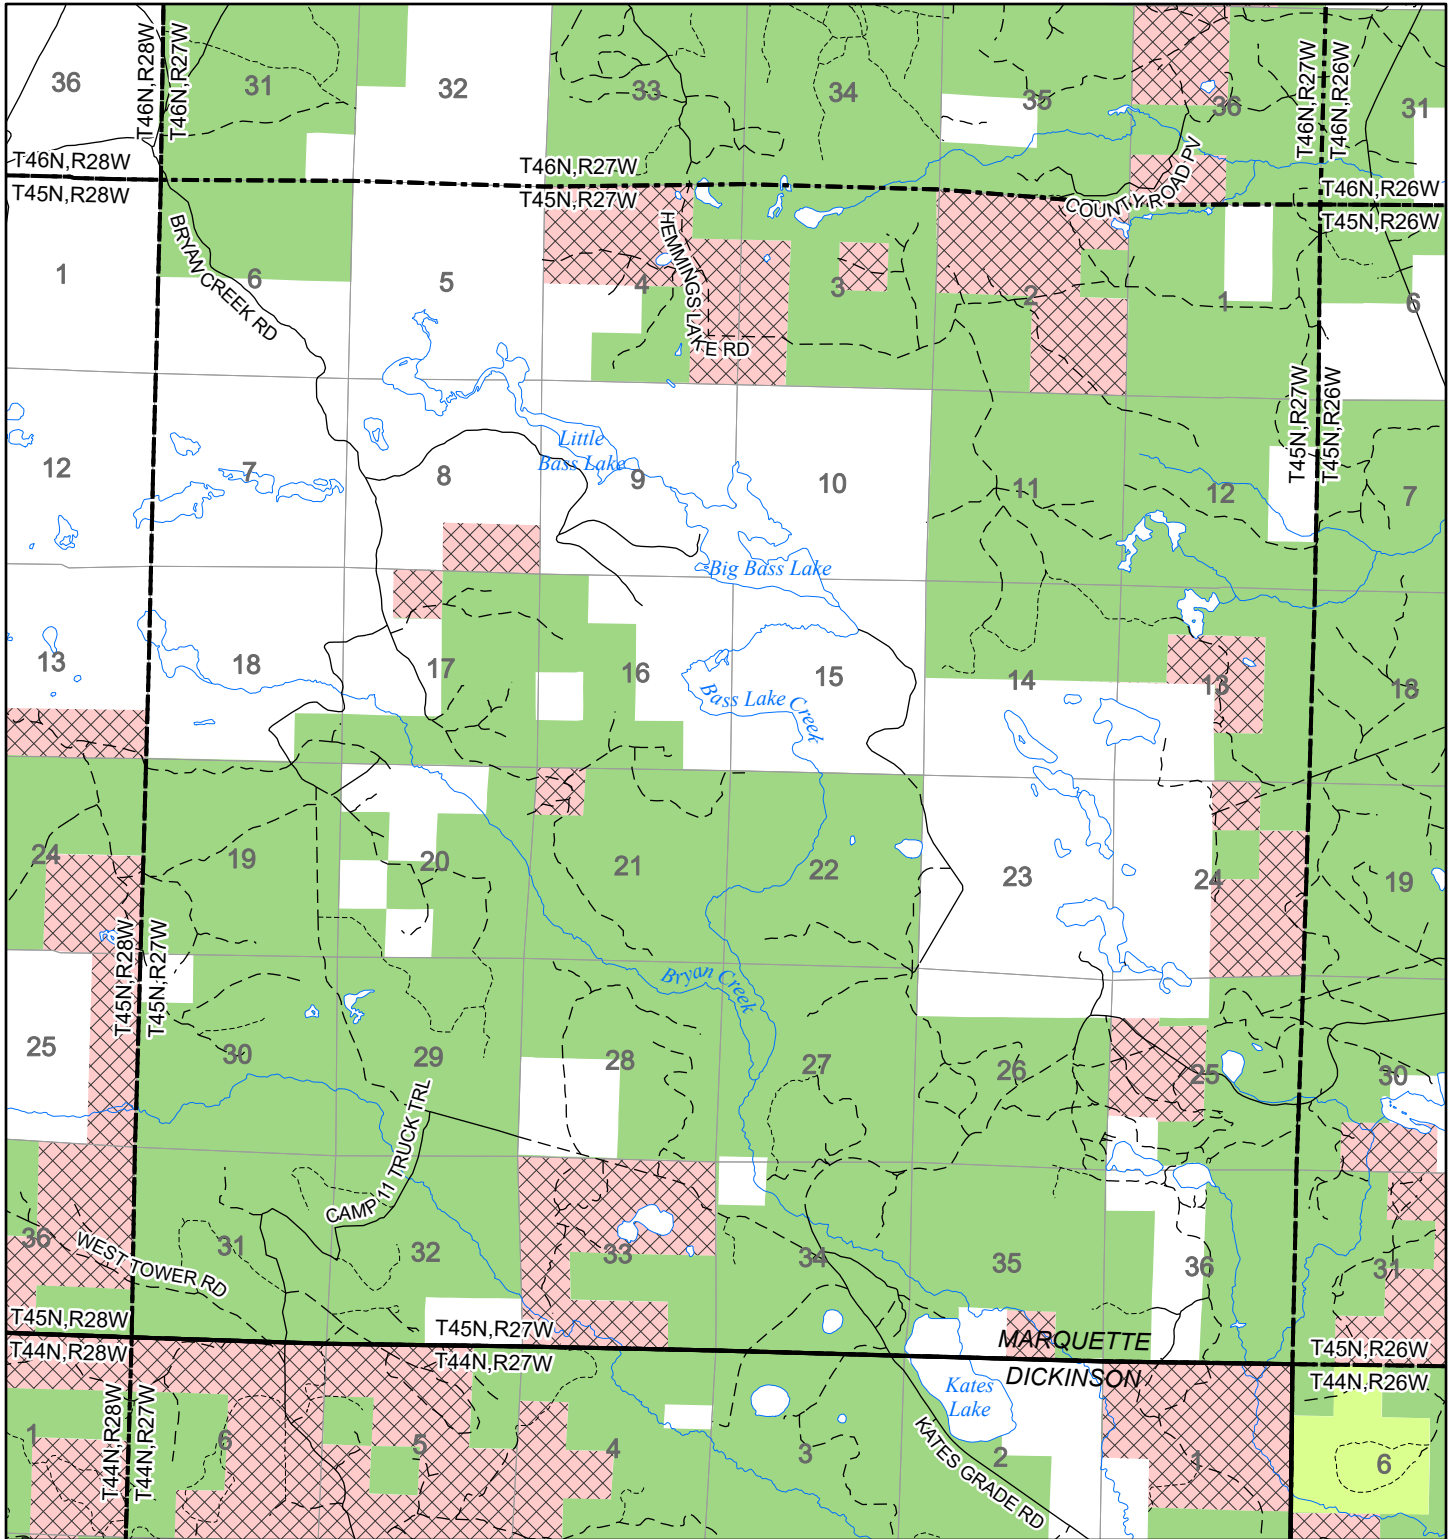

# 2022 Fuelwood Collection Map

### MARQUETTE CO.

- Open to Fuelwood Collection
- Open (Recently Closed Timber Sale)
- State land closed to fuelwood collection
- Snowmobile trail

Effective: April 1, 2022