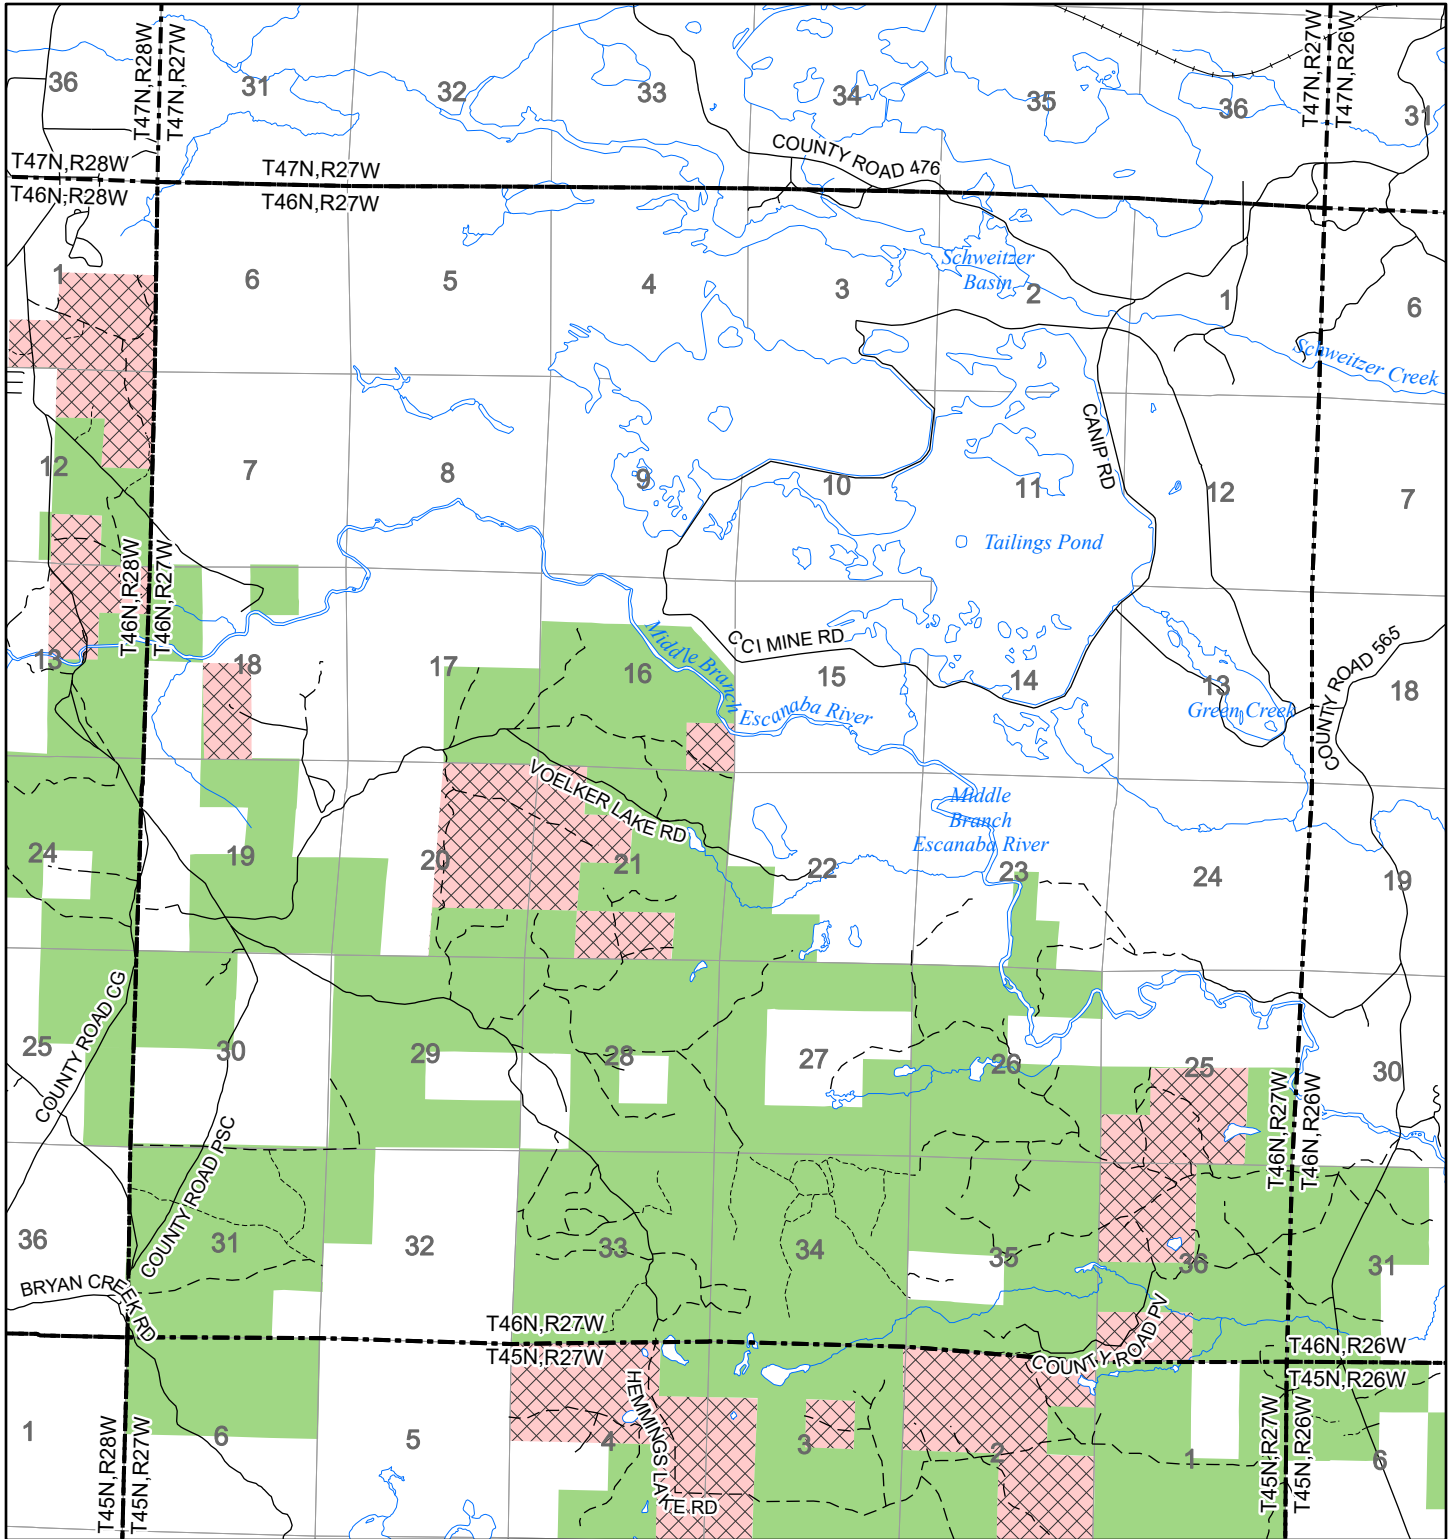

# 2022 Fuelwood Collection Map

## T46N,R27W

### MARQUETTE CO.

- Open to Fuelwood Collection
- Open (Recently Closed Timber Sale)
- State land closed to fuelwood collection
- Snowmobile trail

Effective: April 1, 2022