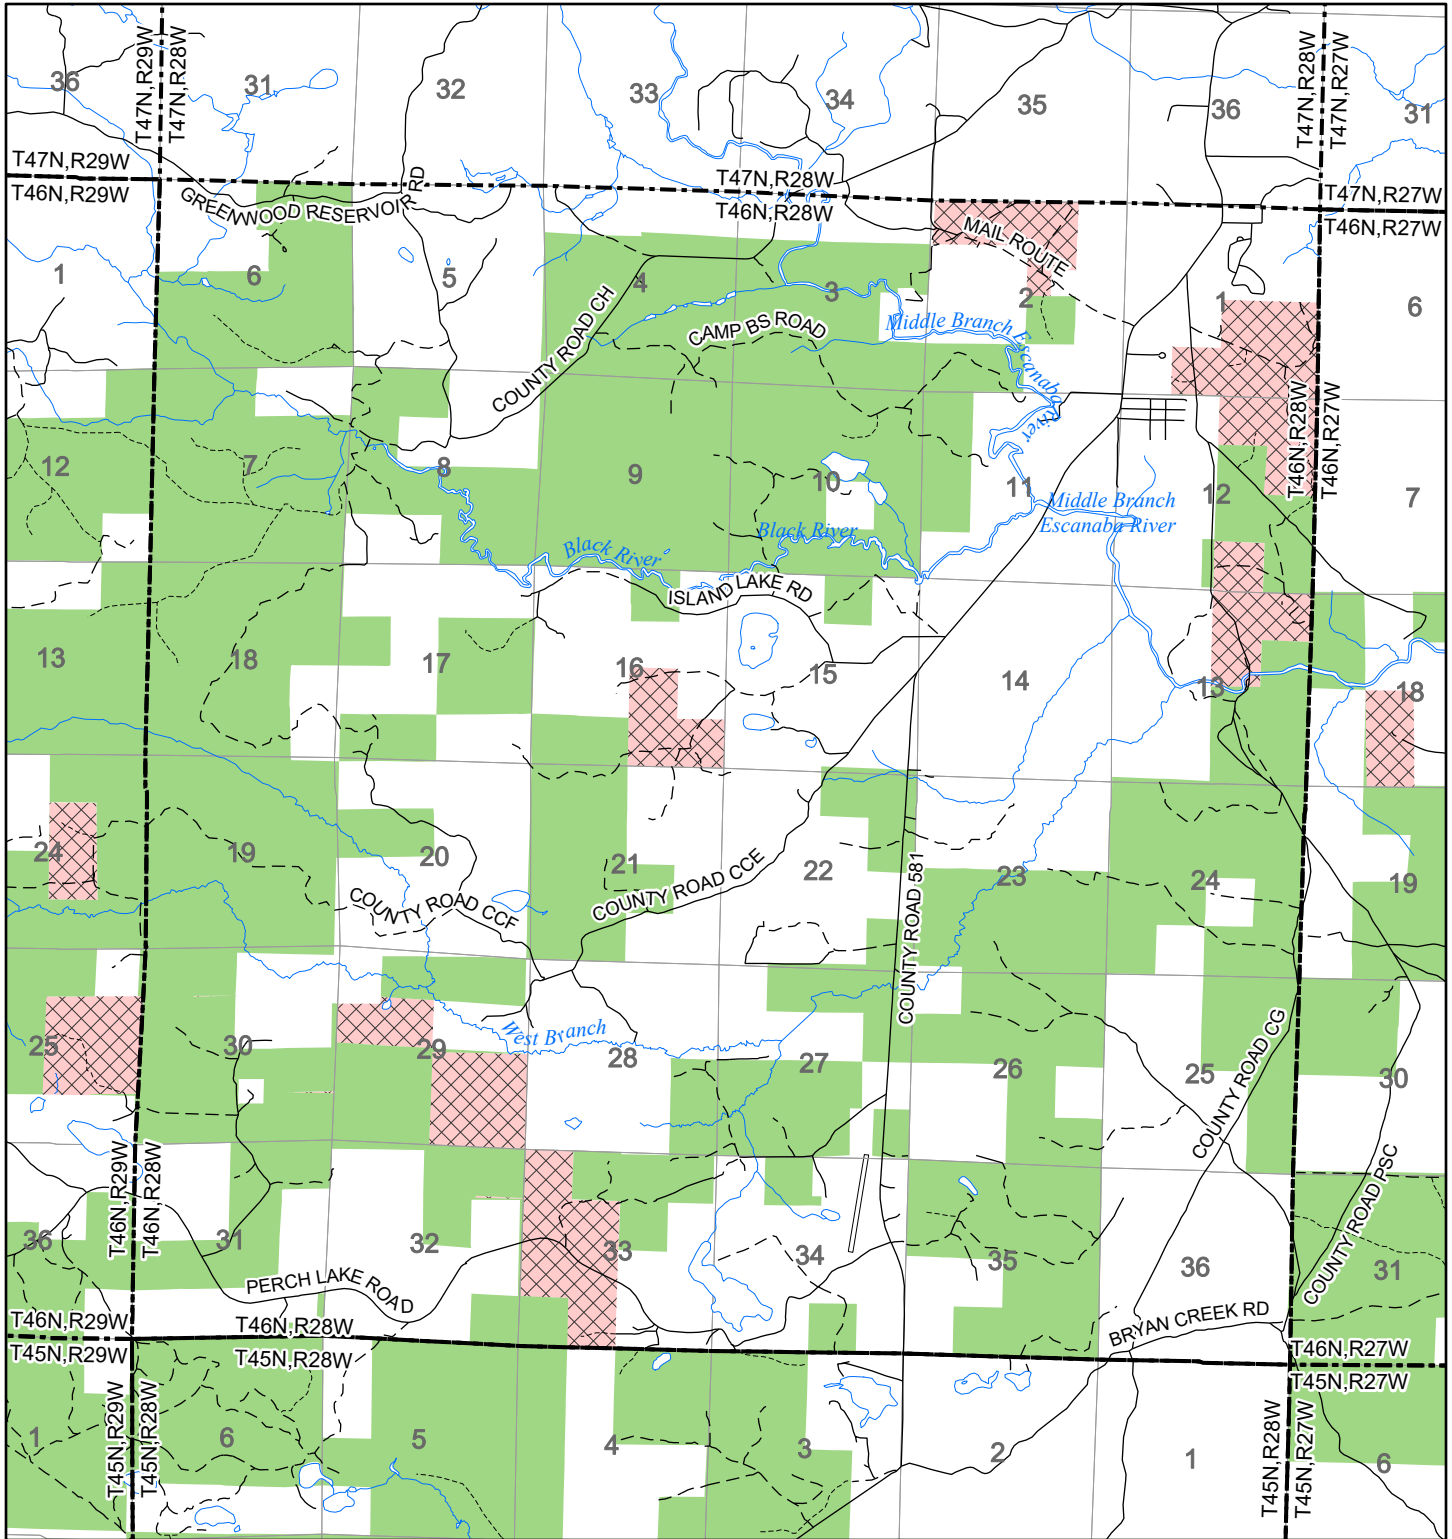

2022 Fuelwood Collection Map

T46N,R28W

MARQUETTE CO.

- Open to Fuelwood Collection
- Open (Recently Closed Timber Sale)
- State land closed to fuelwood collection
- Snowmobile trail

Effective: April 1, 2022