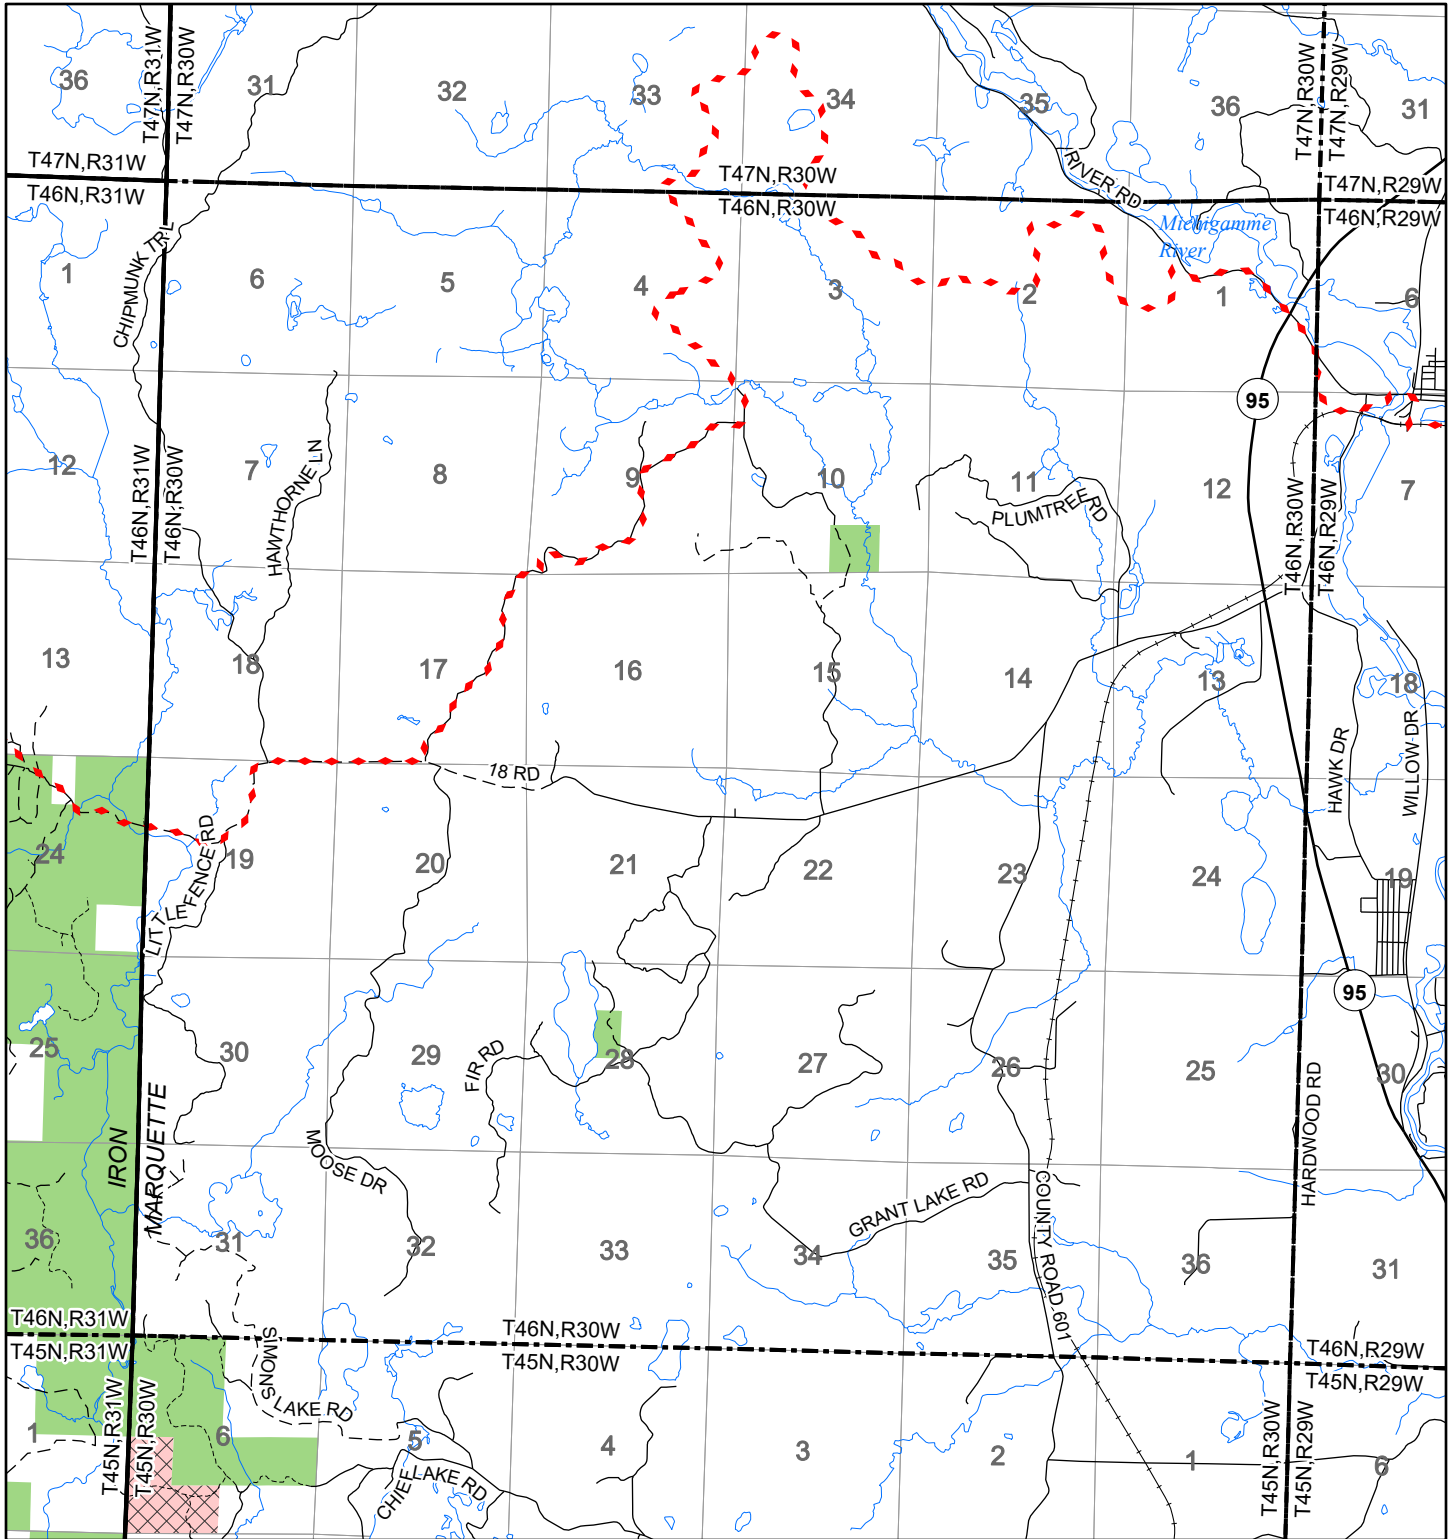

# 2022 Fuelwood Collection Map

## T46N,R30W

### MARQUETTE CO.

- Open to Fuelwood Collection
- Open (Recently Closed Timber Sale)
- State land closed to fuelwood collection
- Snowmobile trail

Effective: April 1, 2022