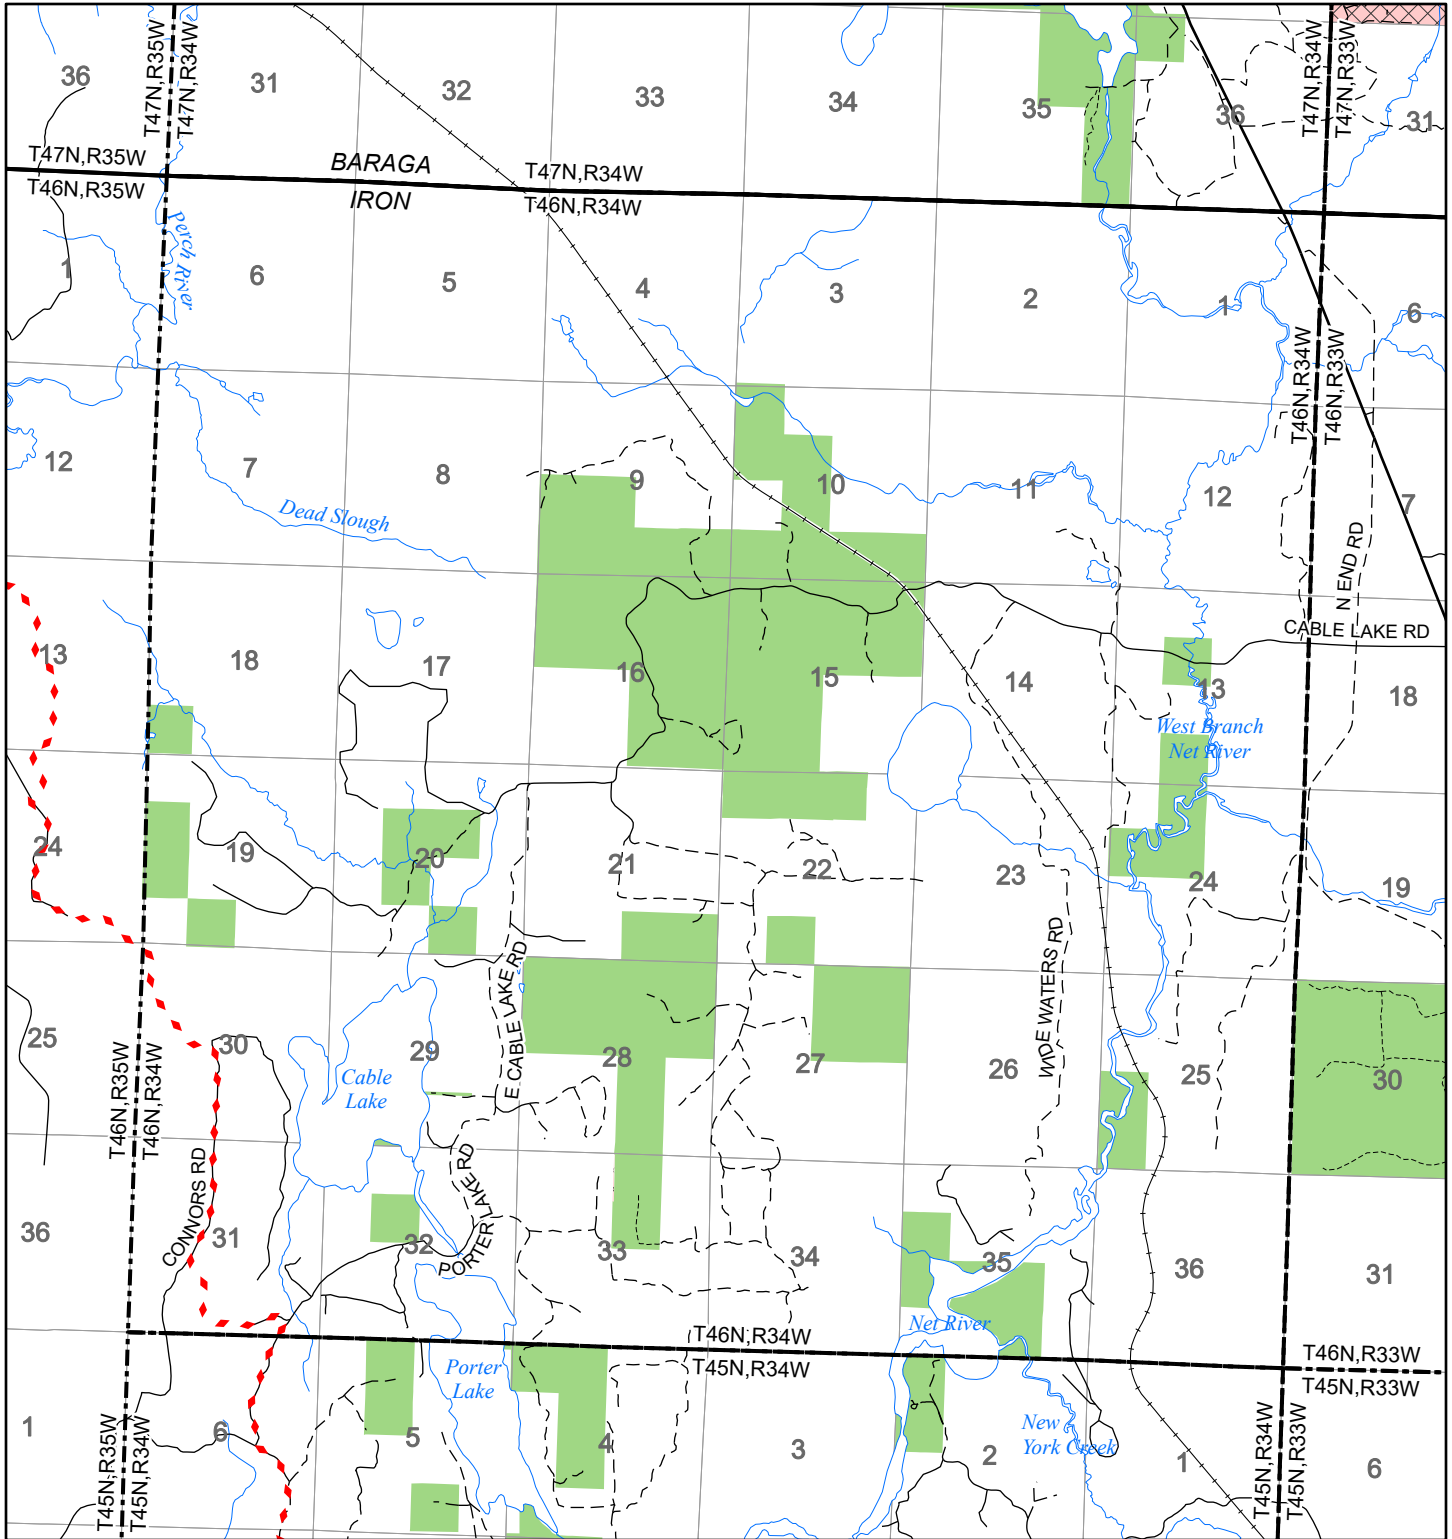

# 2022 Fuelwood Collection Map

## T46N,R34W

### IRON CO.

- Open to Fuelwood Collection
- Open (Recently Closed Timber Sale)
- State land closed to fuelwood collection
- Snowmobile trail

Effective: April 1, 2022