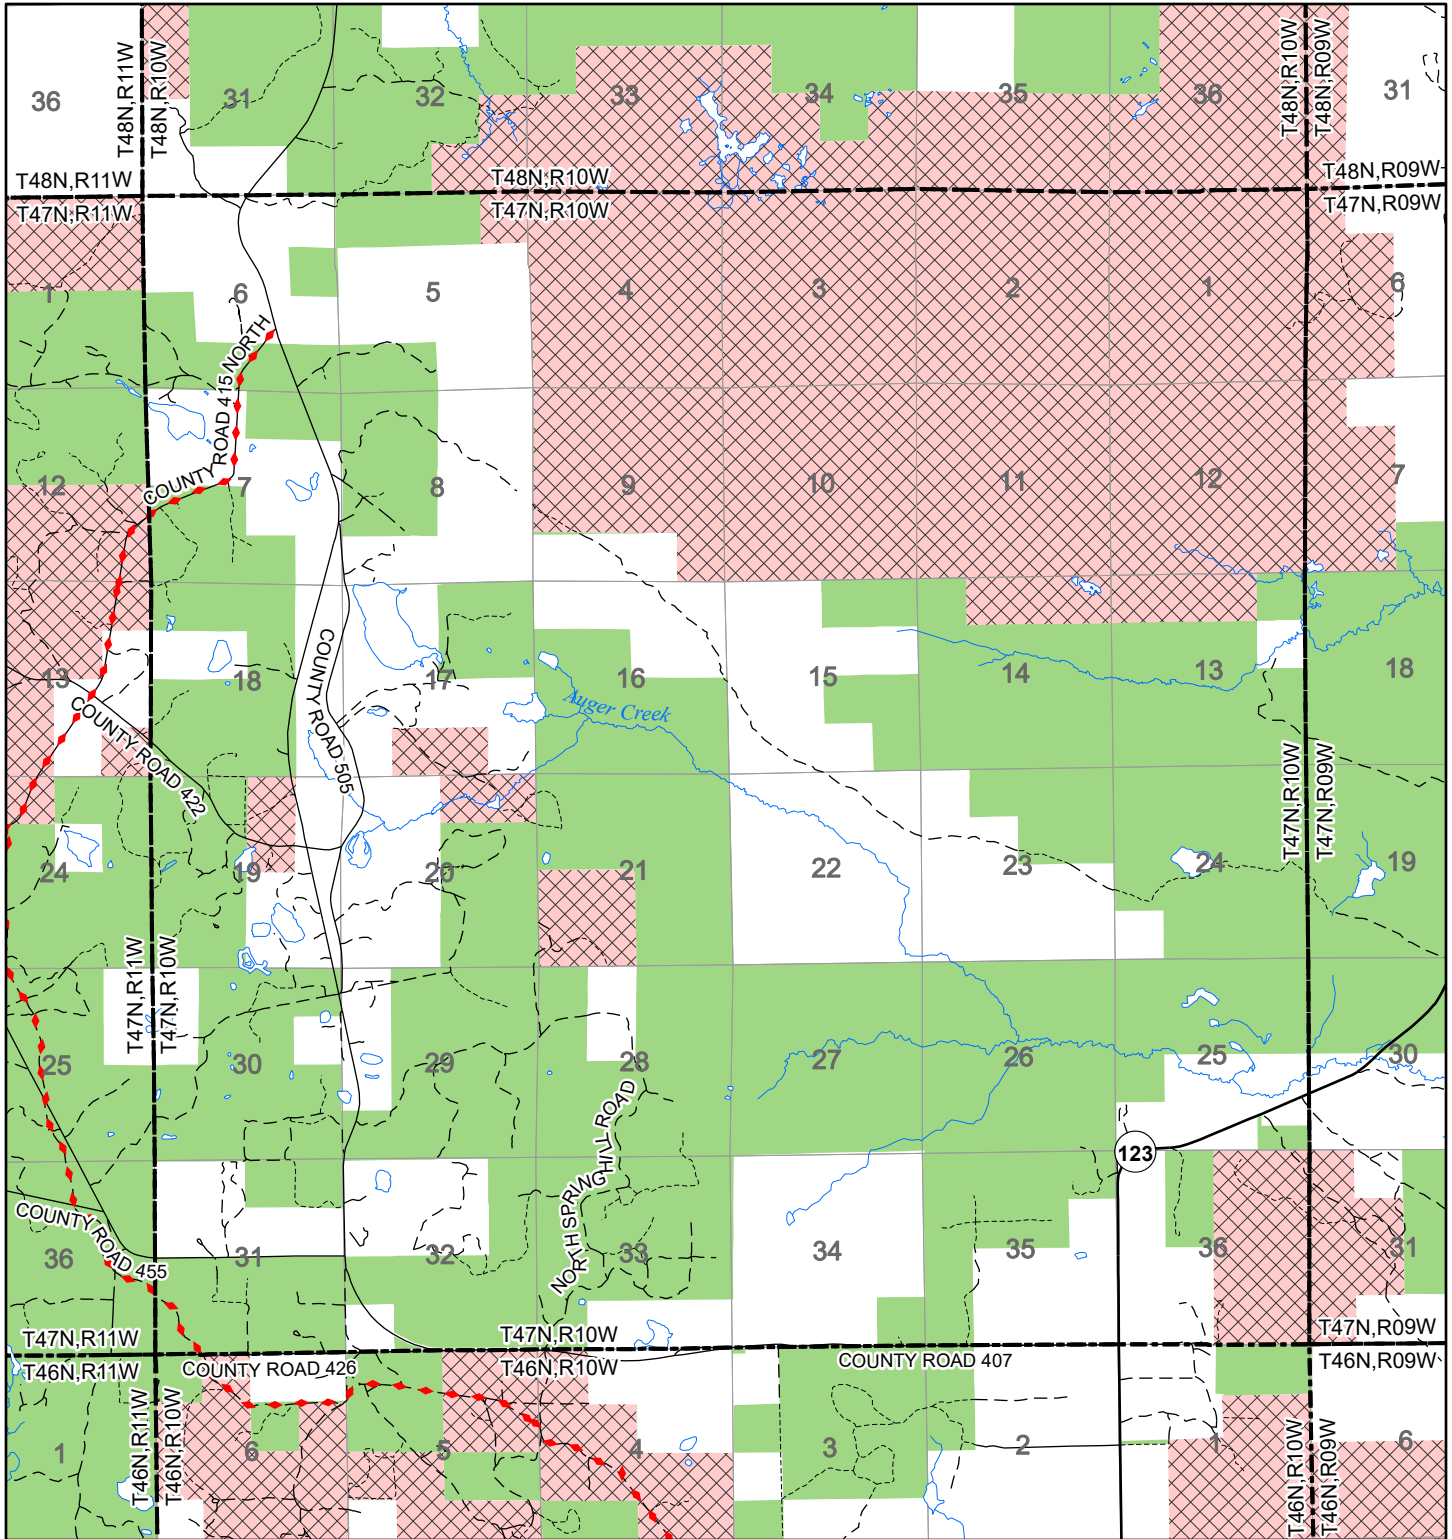

# 2022 Fuelwood Collection Map

## T47N,R10W

### LUCE CO.

- Open to Fuelwood Collection
- Open (Recently Closed Timber Sale)
- State land closed to fuelwood collection
- Snowmobile trail

Effective: April 1, 2022