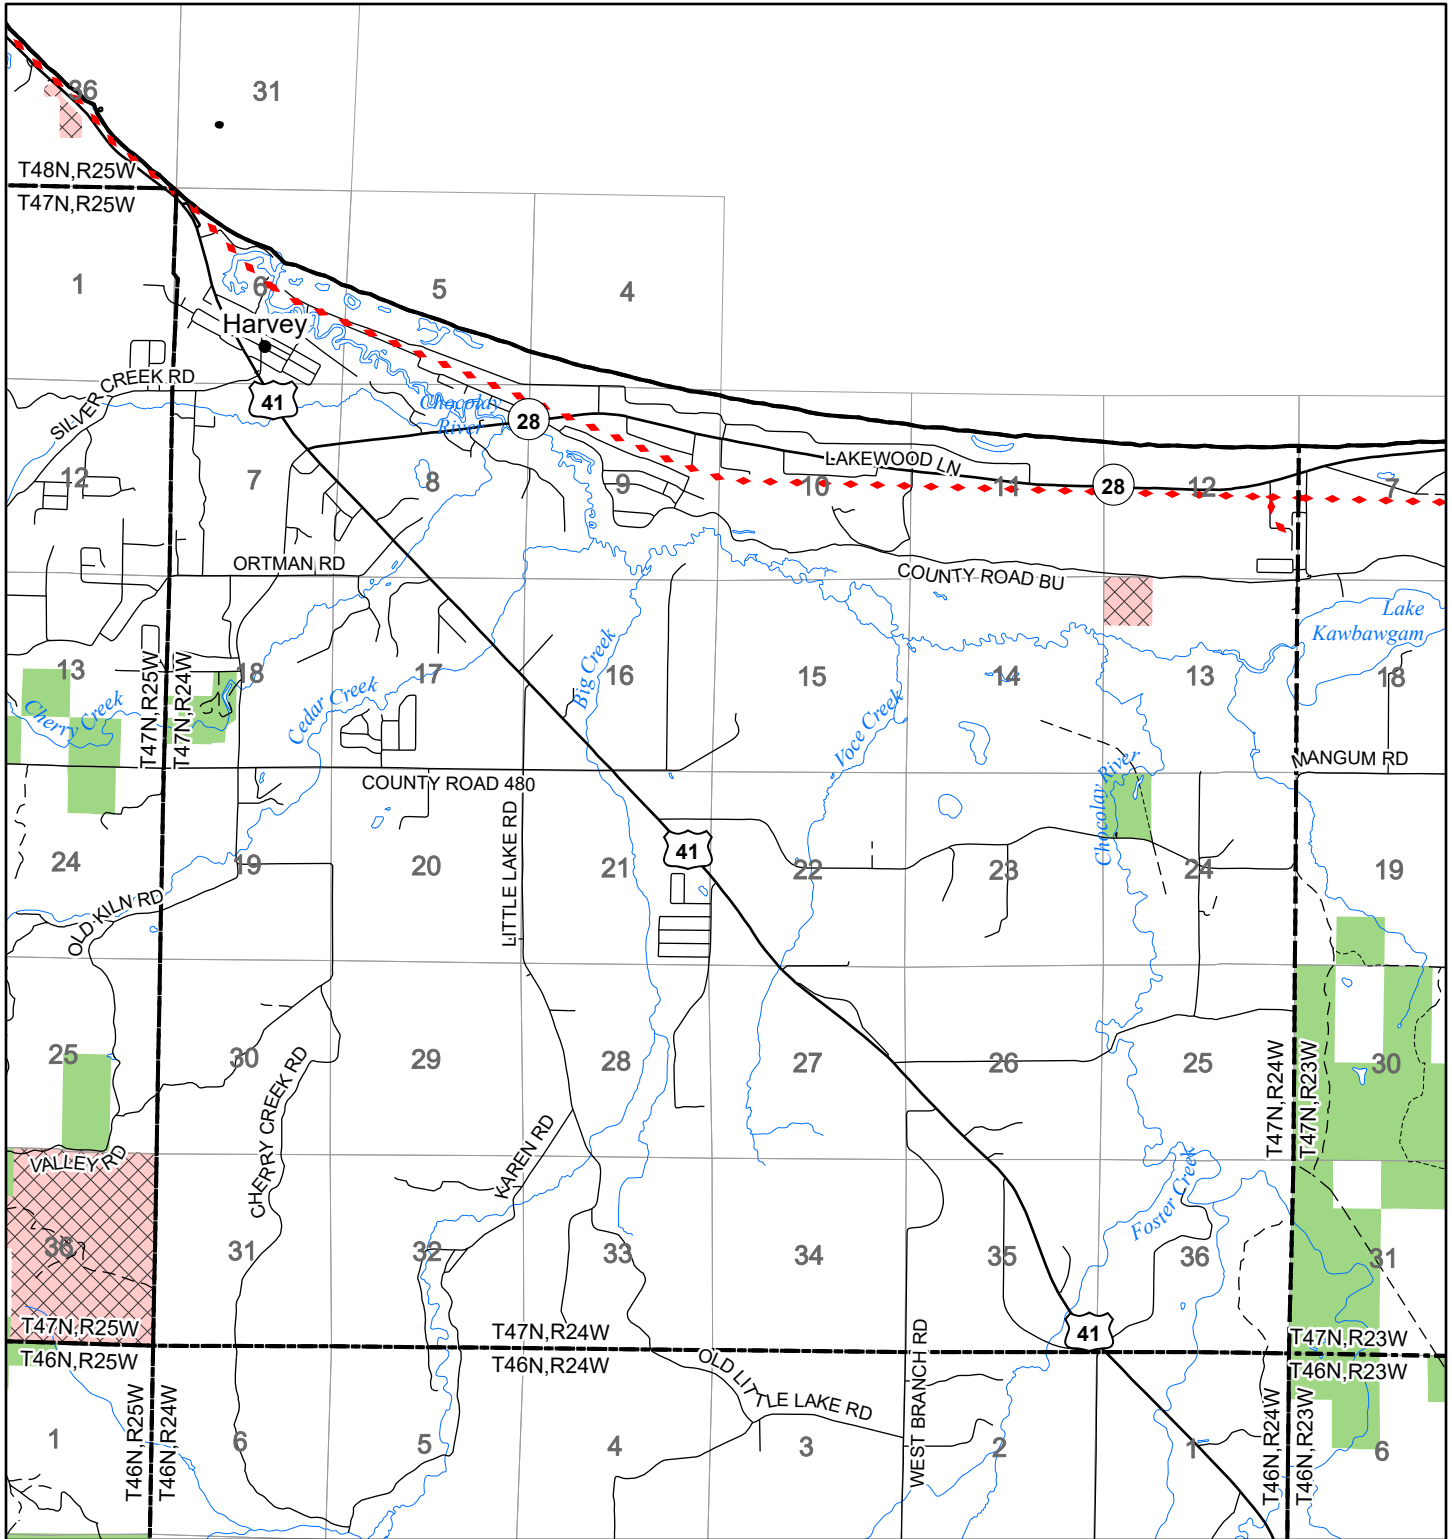

2022 Fuelwood Collection Map

T47N,R24W

MARQUETTE CO.

- Open to Fuelwood Collection
- Open (Recently Closed Timber Sale)
- State land closed to fuelwood collection
- Snowmobile trail

Effective: April 1, 2022