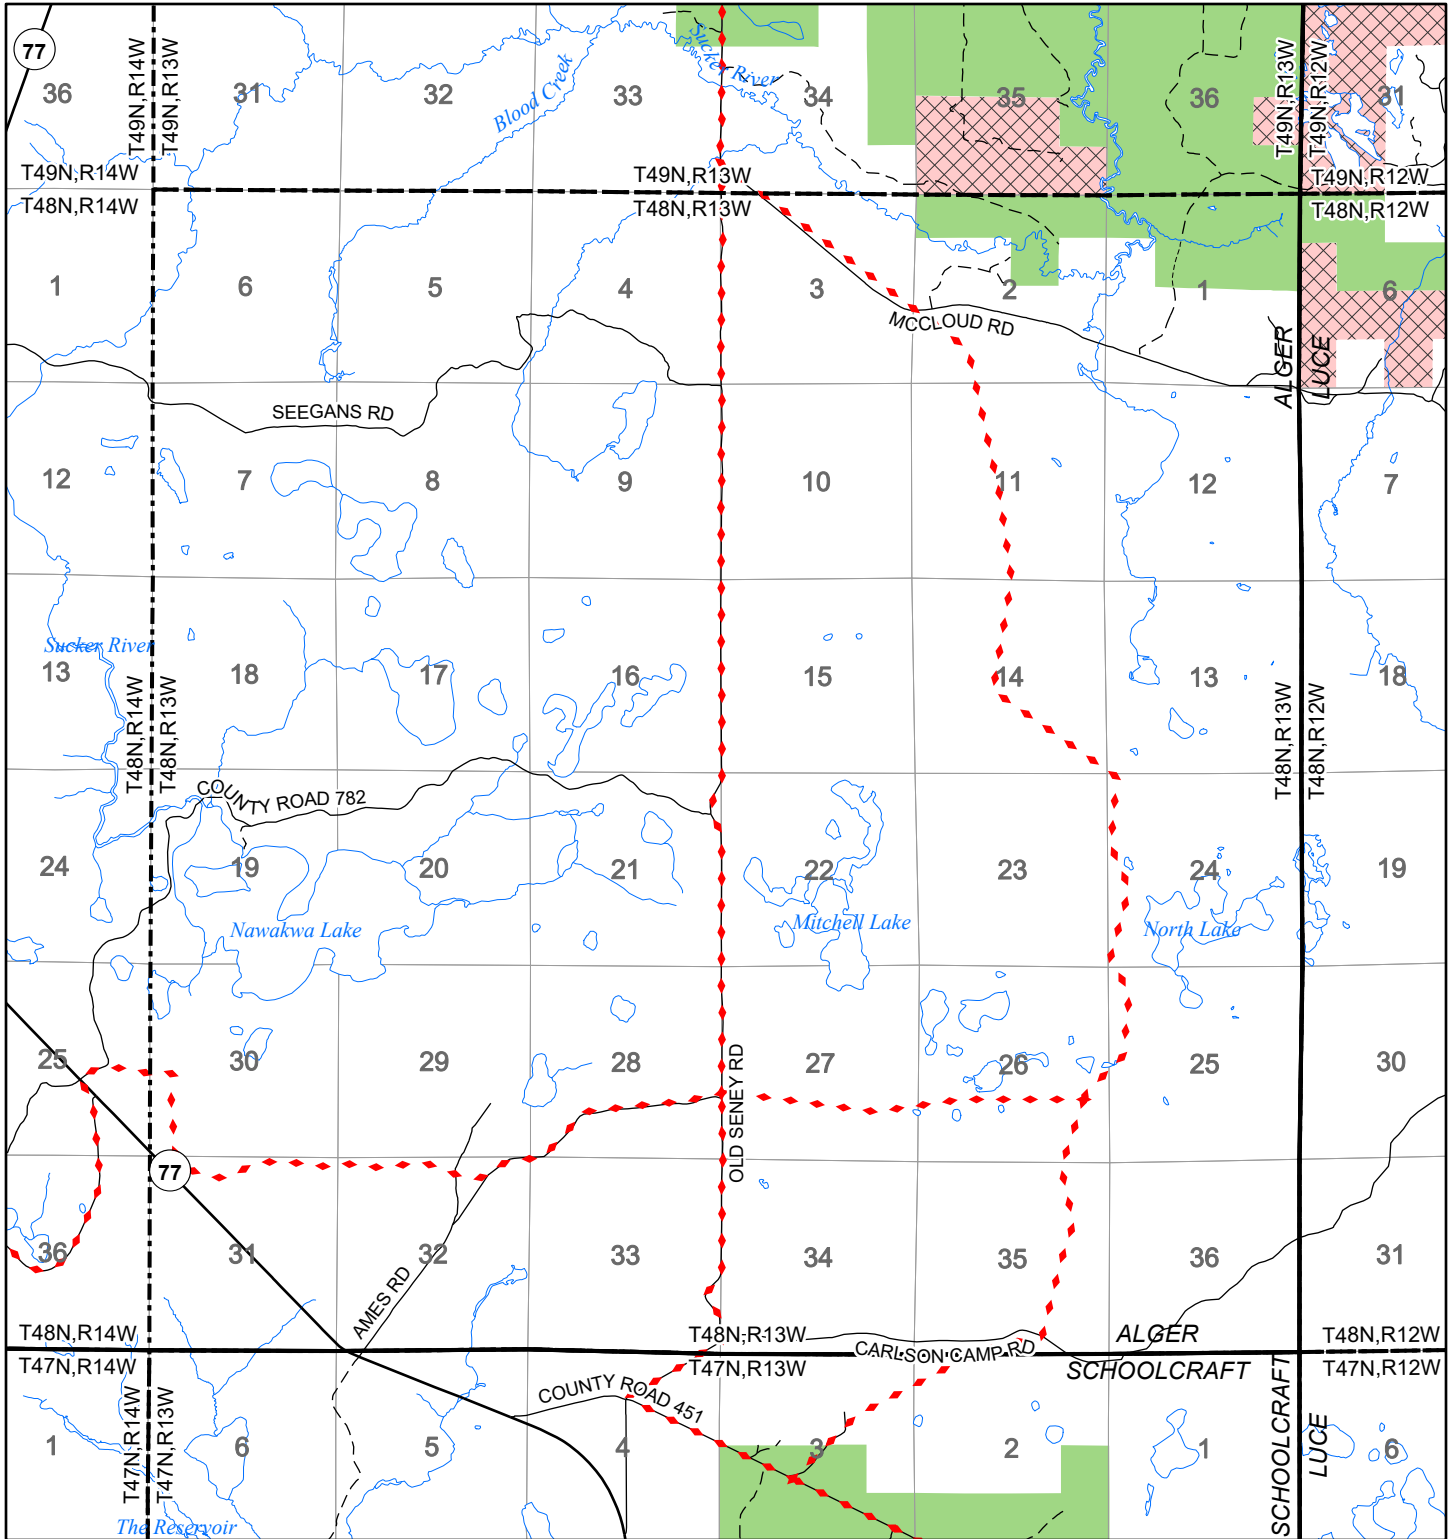

2022 Fuelwood Collection Map

T48N,R13W

ALGER CO.

- Open to Fuelwood Collection
- Open (Recently Closed Timber Sale)
- State land closed to fuelwood collection
- Snowmobile trail

Effective: April 1, 2022