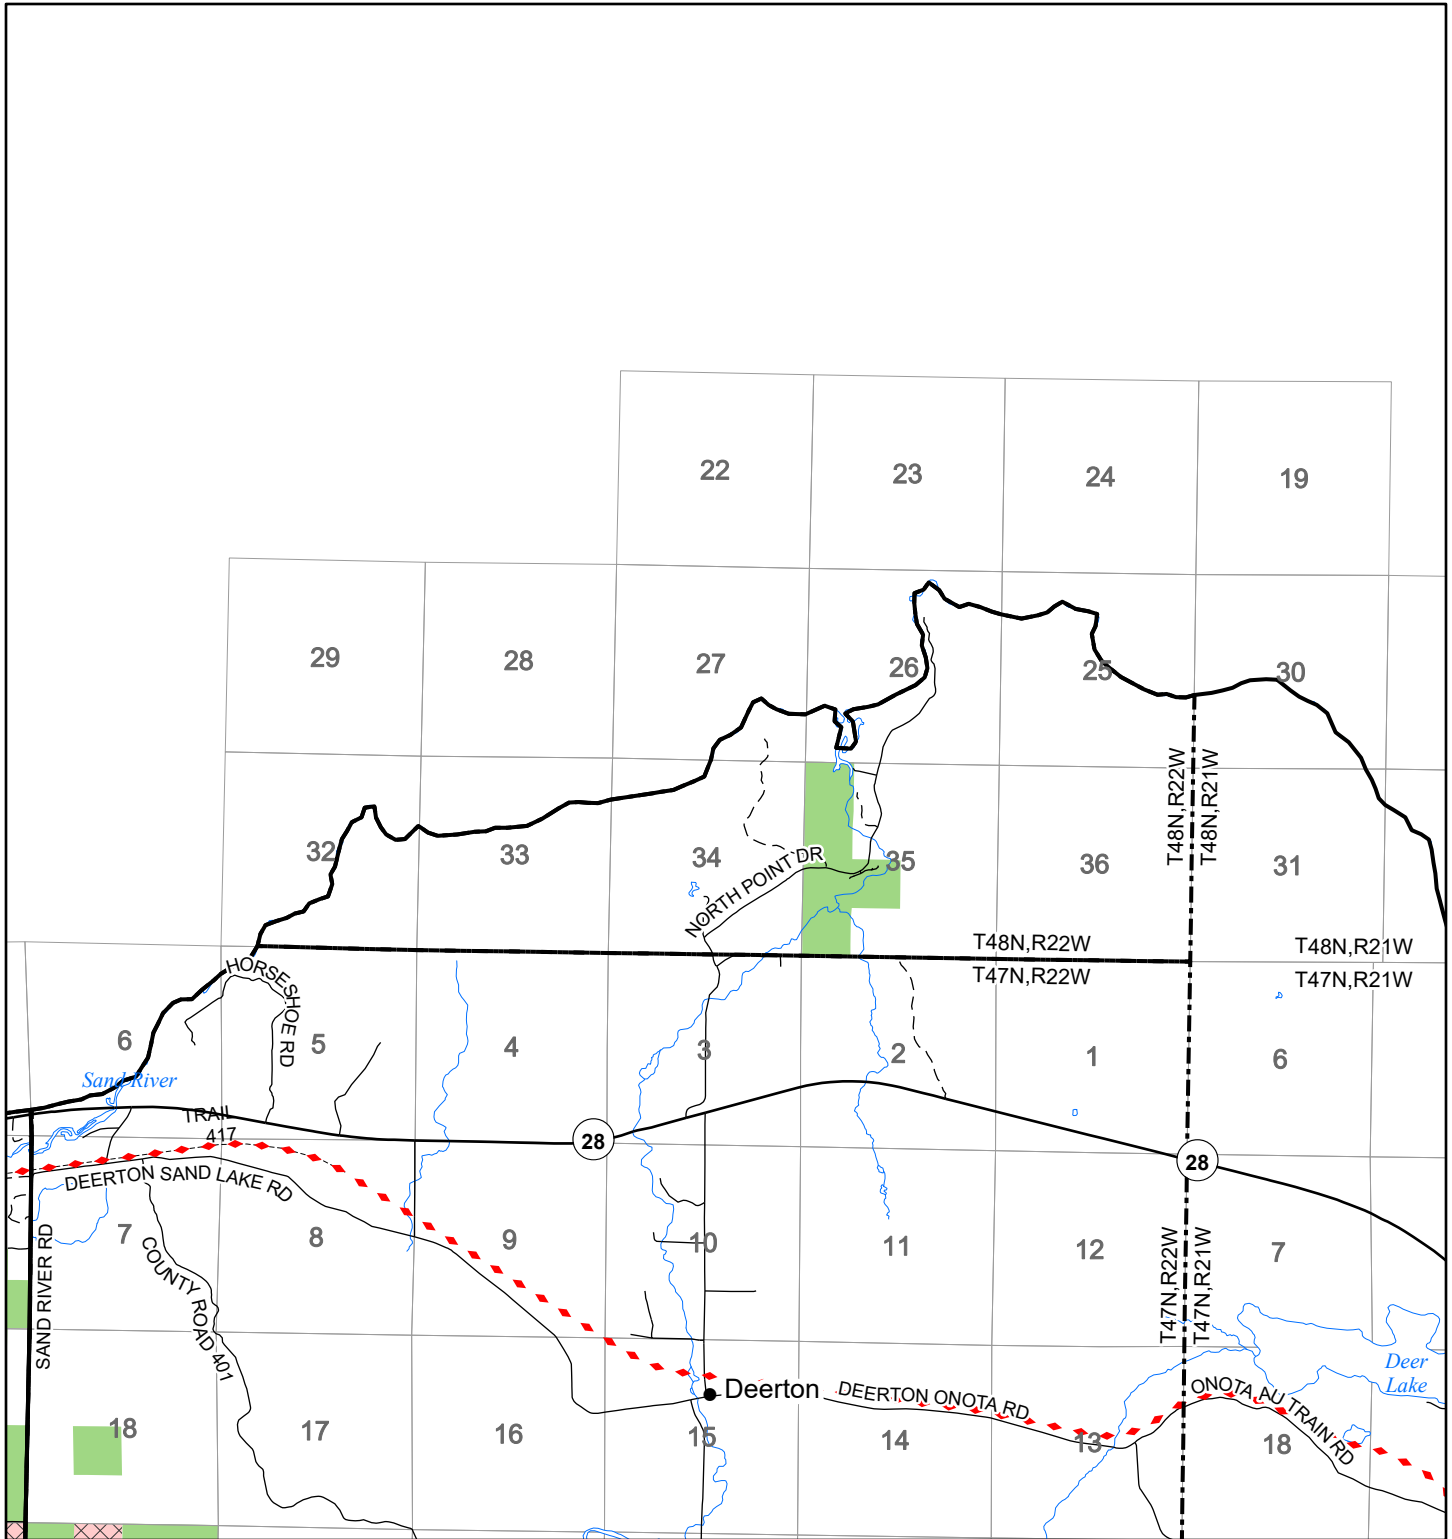

# 2022 Fuelwood Collection Map

## T48N,R22W

### ALGER CO.

- Open to Fuelwood Collection
- Open (Recently Closed Timber Sale)
- State land closed to fuelwood collection
- Snowmobile trail

Effective: April 1, 2022