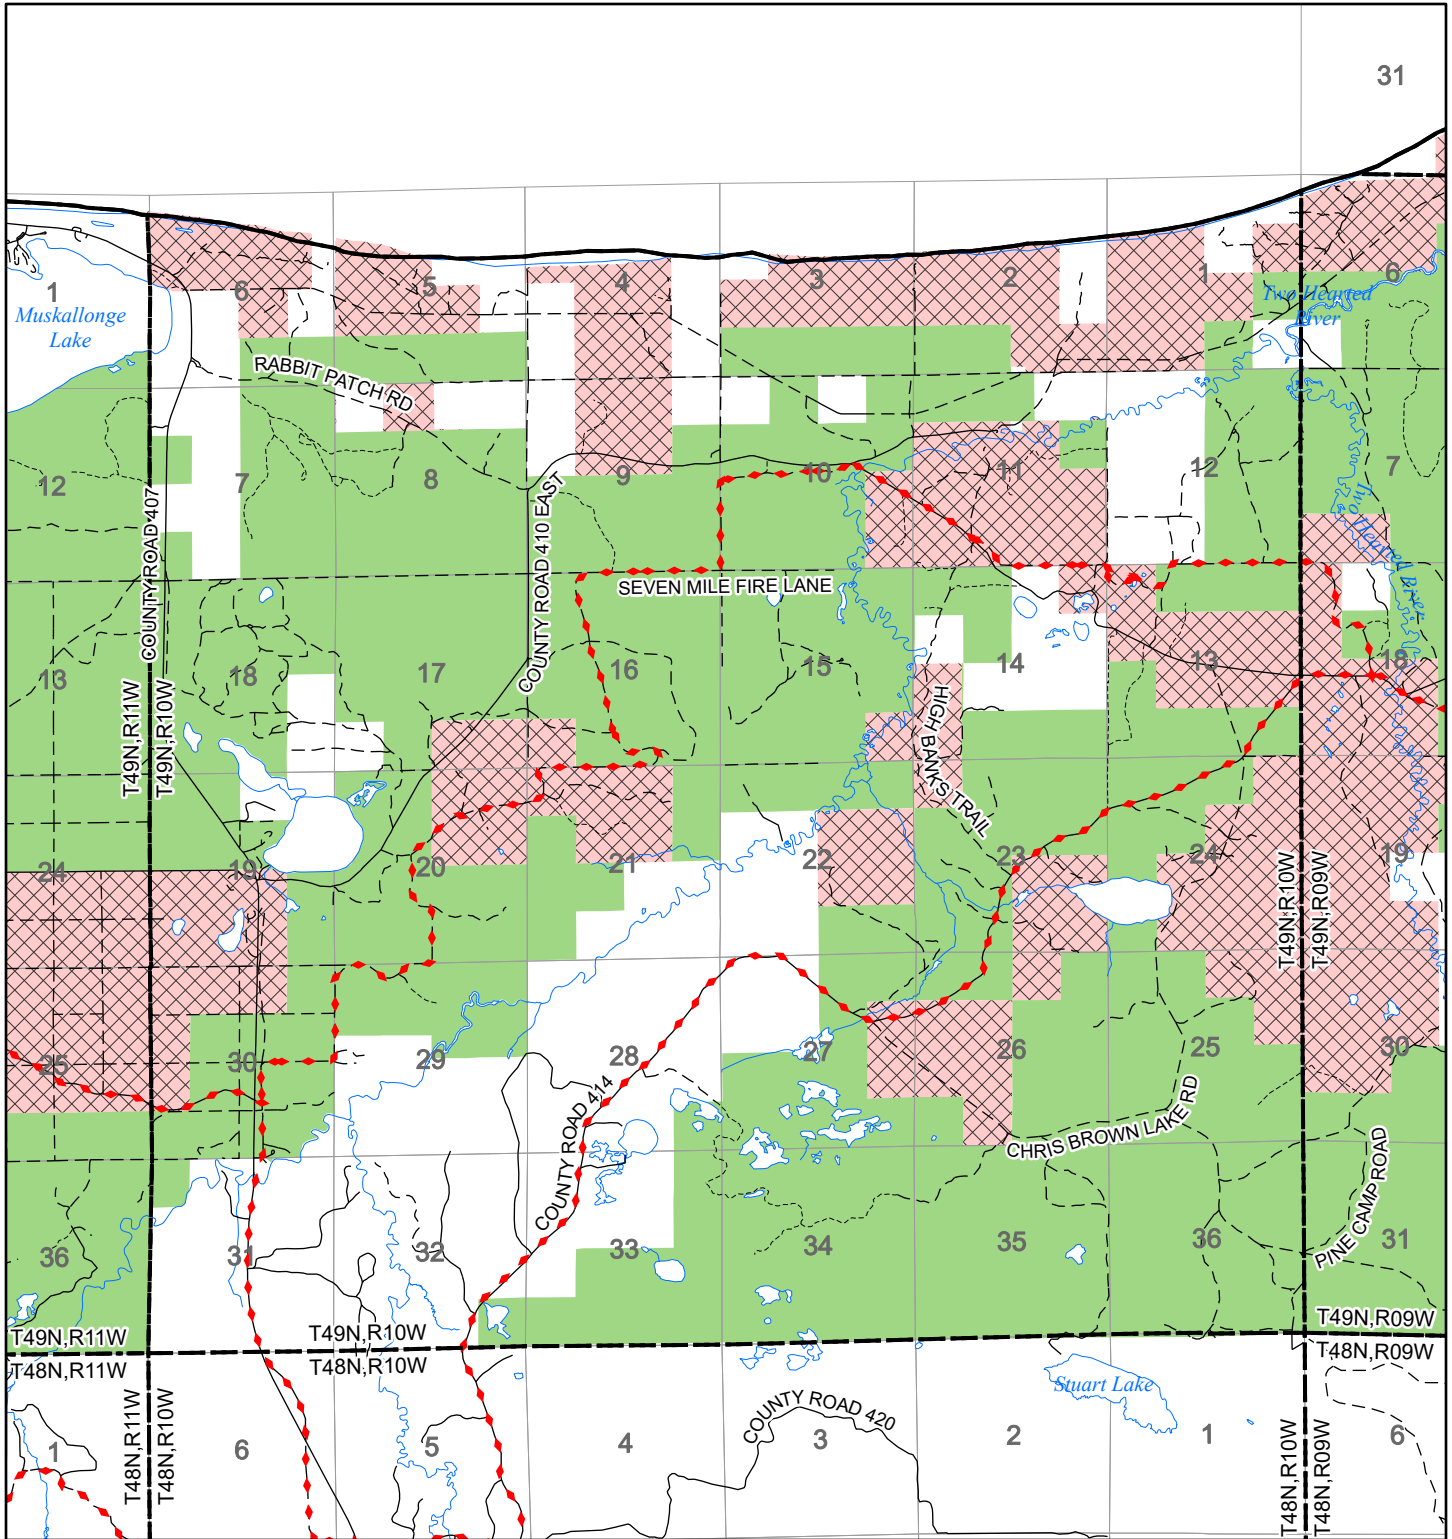

2022 Fuelwood Collection Map

T49N,R10W

LUCE CO.

- Open to Fuelwood Collection
- Open (Recently Closed Timber Sale)
- State land closed to fuelwood collection
- Snowmobile trail

Effective: April 1, 2022