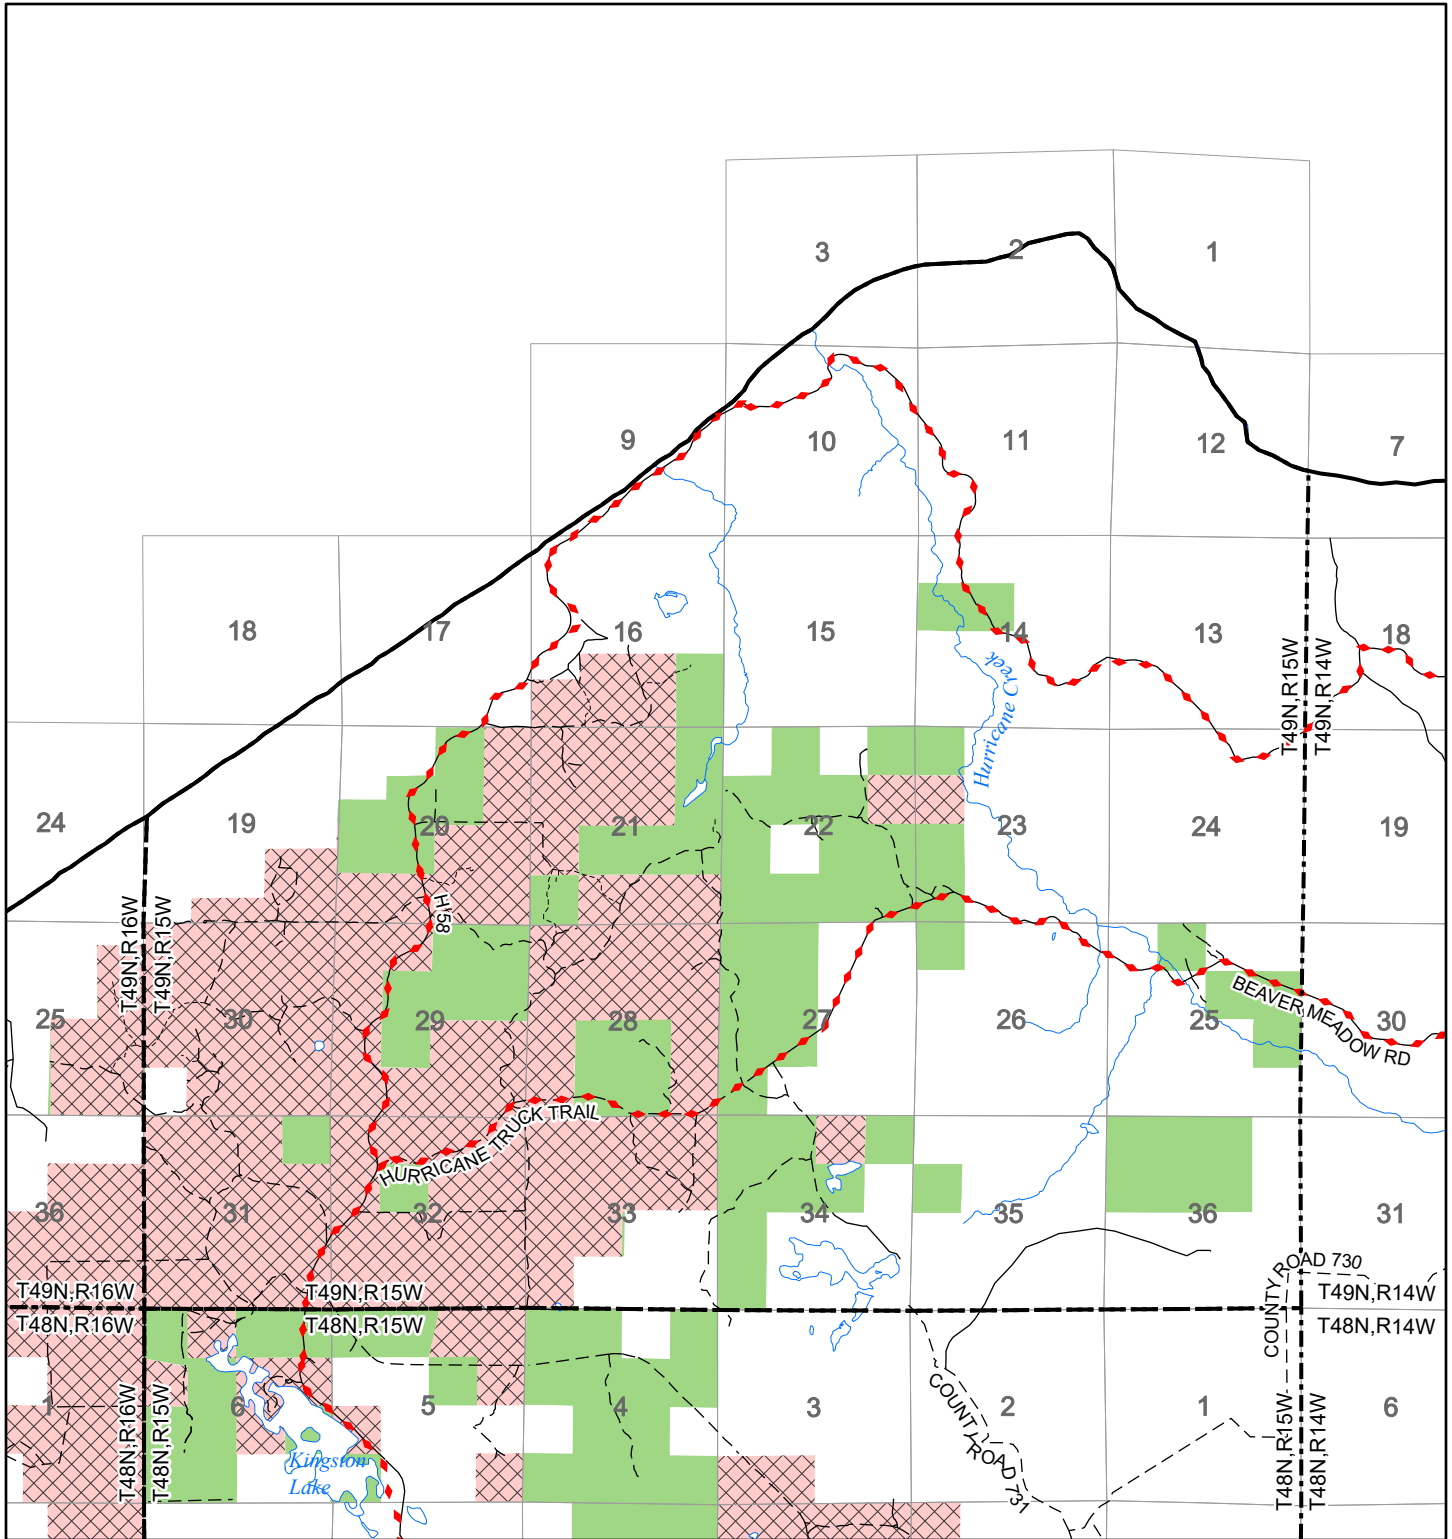

2022 Fuelwood Collection Map

T49N,R15W

ALGER CO.

- Open to Fuelwood Collection
- Open (Recently Closed Timber Sale)
- State land closed to fuelwood collection
- Snowmobile trail

Effective: April 1, 2022