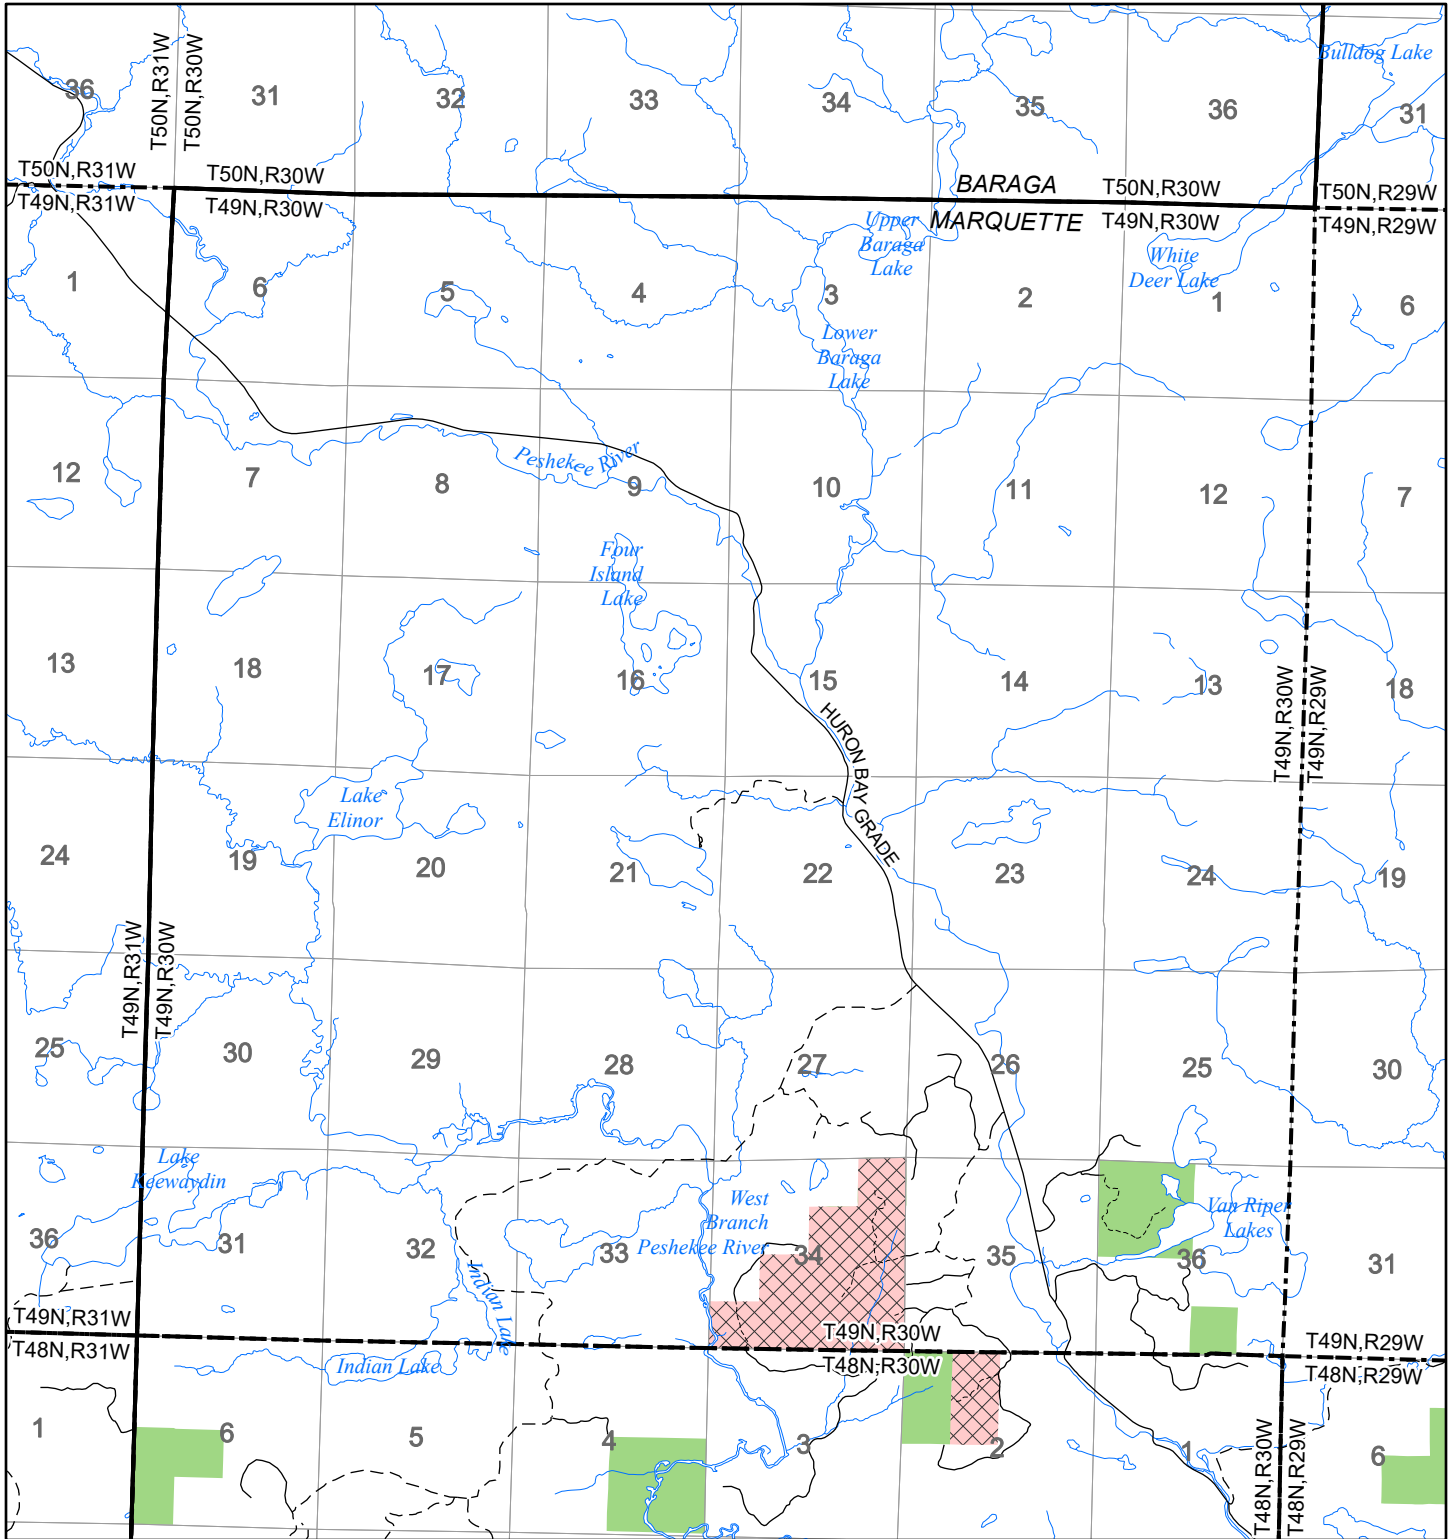

2022 Fuelwood Collection Map

T49N,R30W

MARQUETTE CO.

- Open to Fuelwood Collection
- Open (Recently Closed Timber Sale)
- State land closed to fuelwood collection
- Snowmobile trail

Effective: April 1, 2022