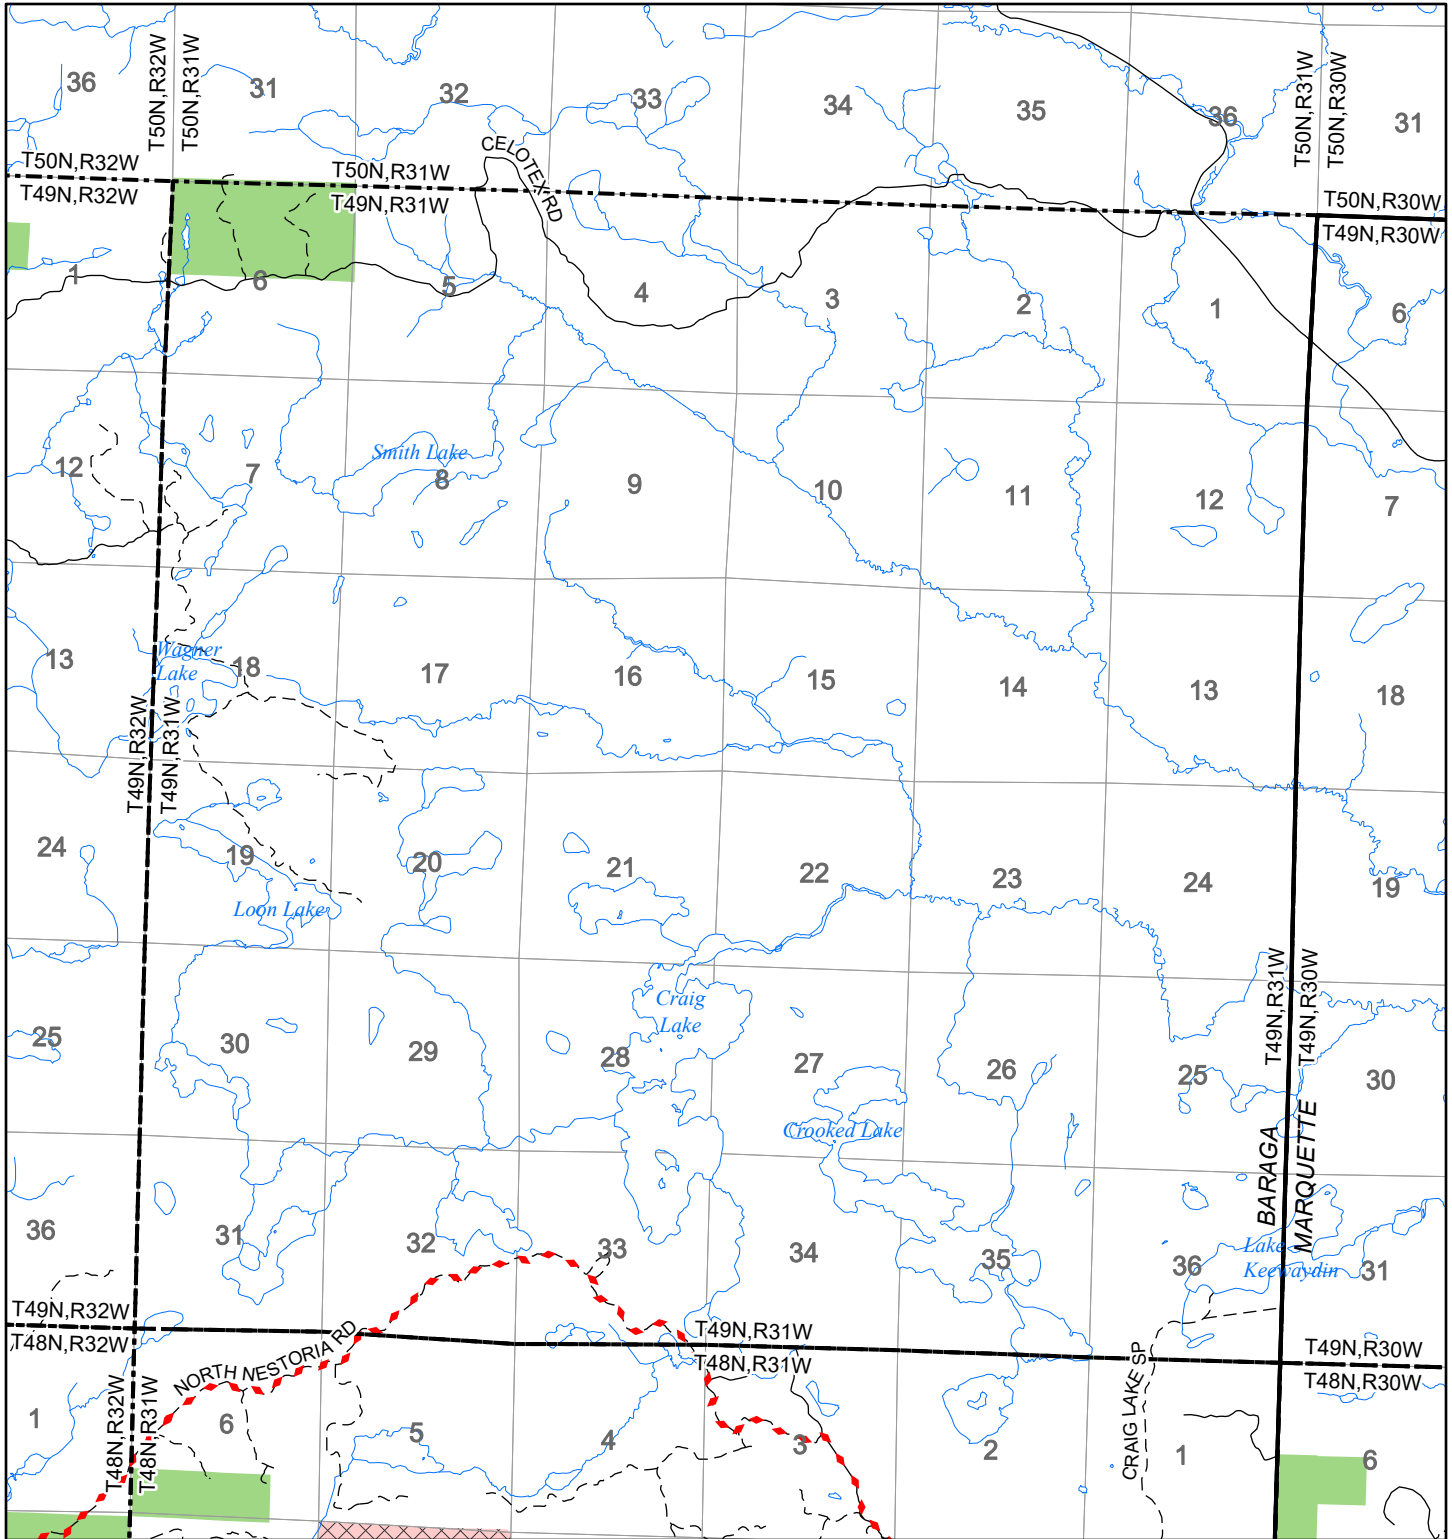

2022 Fuelwood Collection Map

T49N,R31W

BARAGA CO.

- Open to Fuelwood Collection
- Open (Recently Closed Timber Sale)
- State land closed to fuelwood collection
- Snowmobile trail

Effective: April 1, 2022