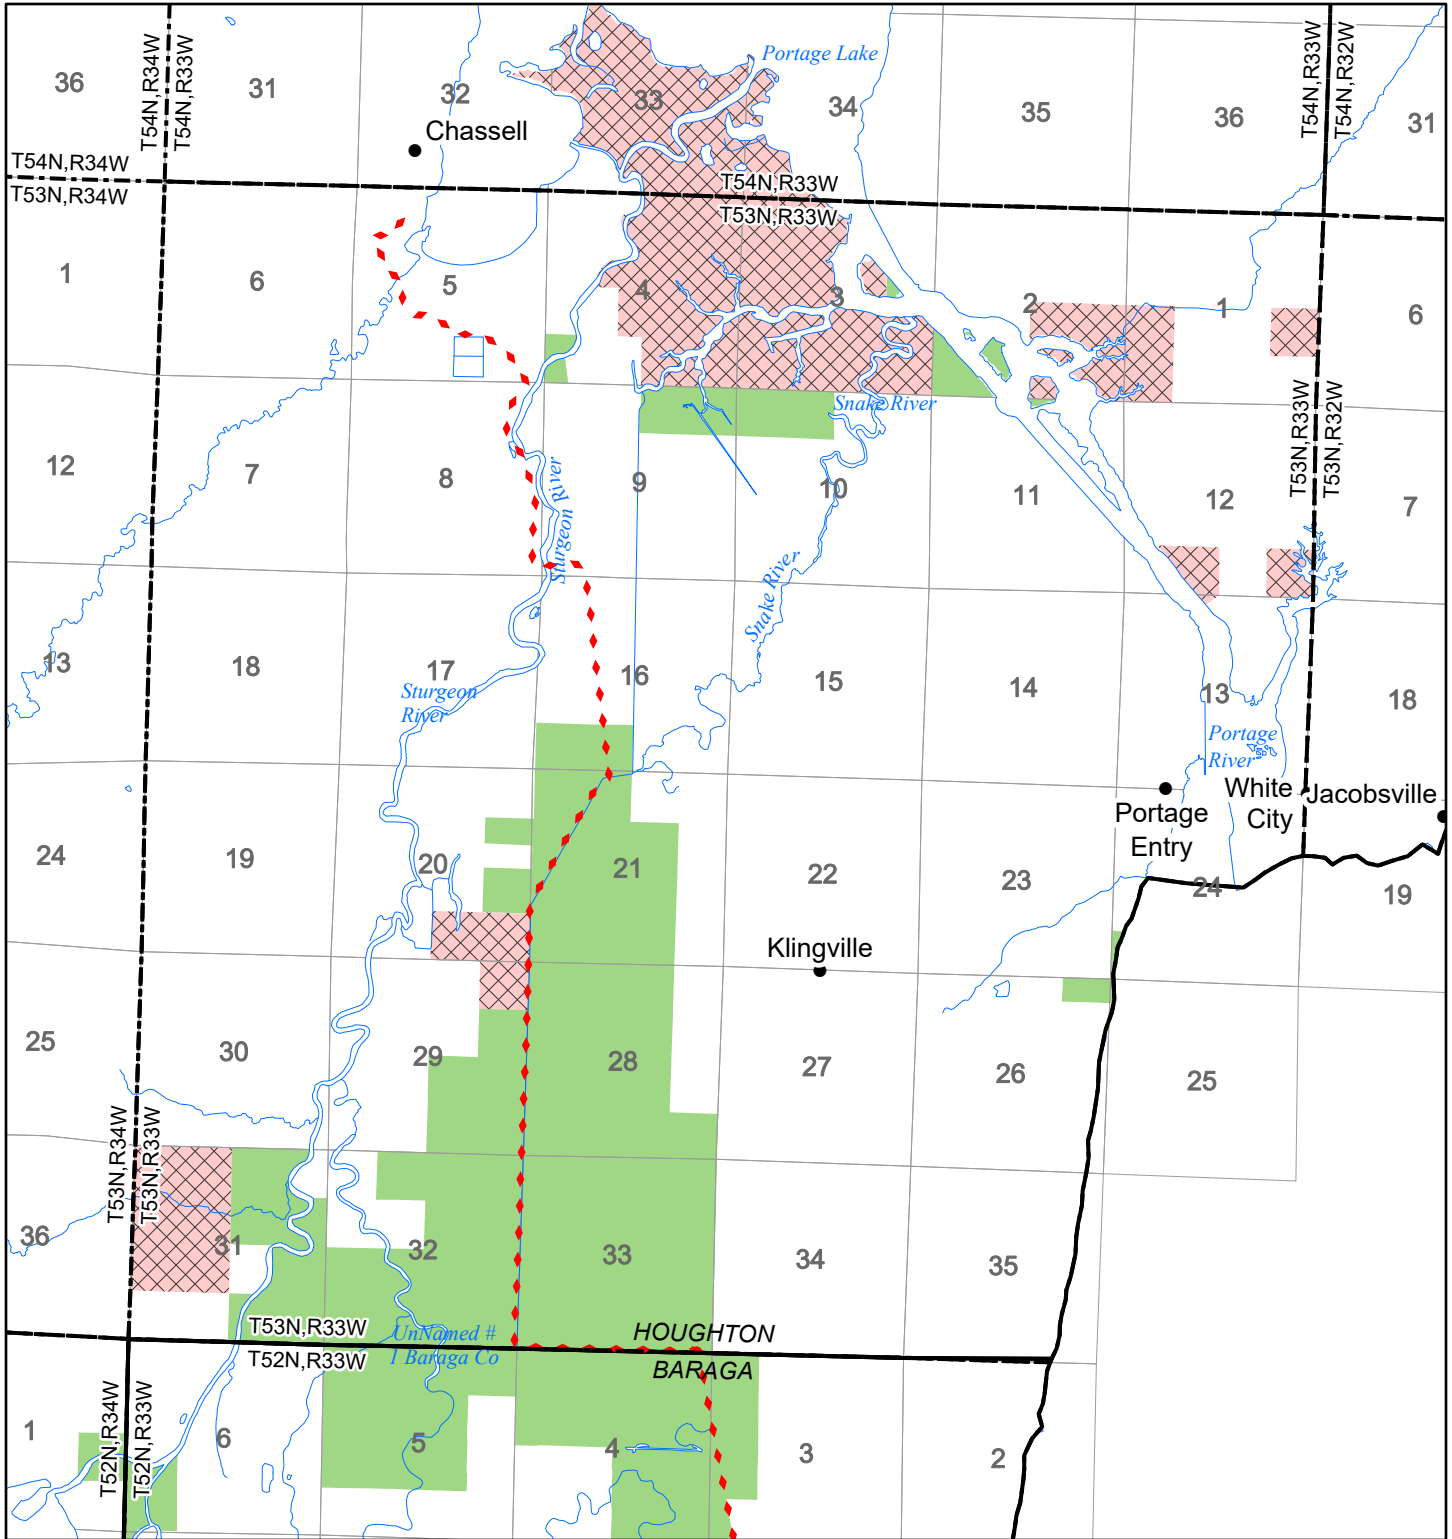

2022 Fuelwood Collection Map

T53N,R33W

HOUGHTON CO.

- Open to Fuelwood Collection
- Open (Recently Closed Timber Sale)
- State land closed to fuelwood collection
- Snowmobile trail

Effective: April 1, 2022