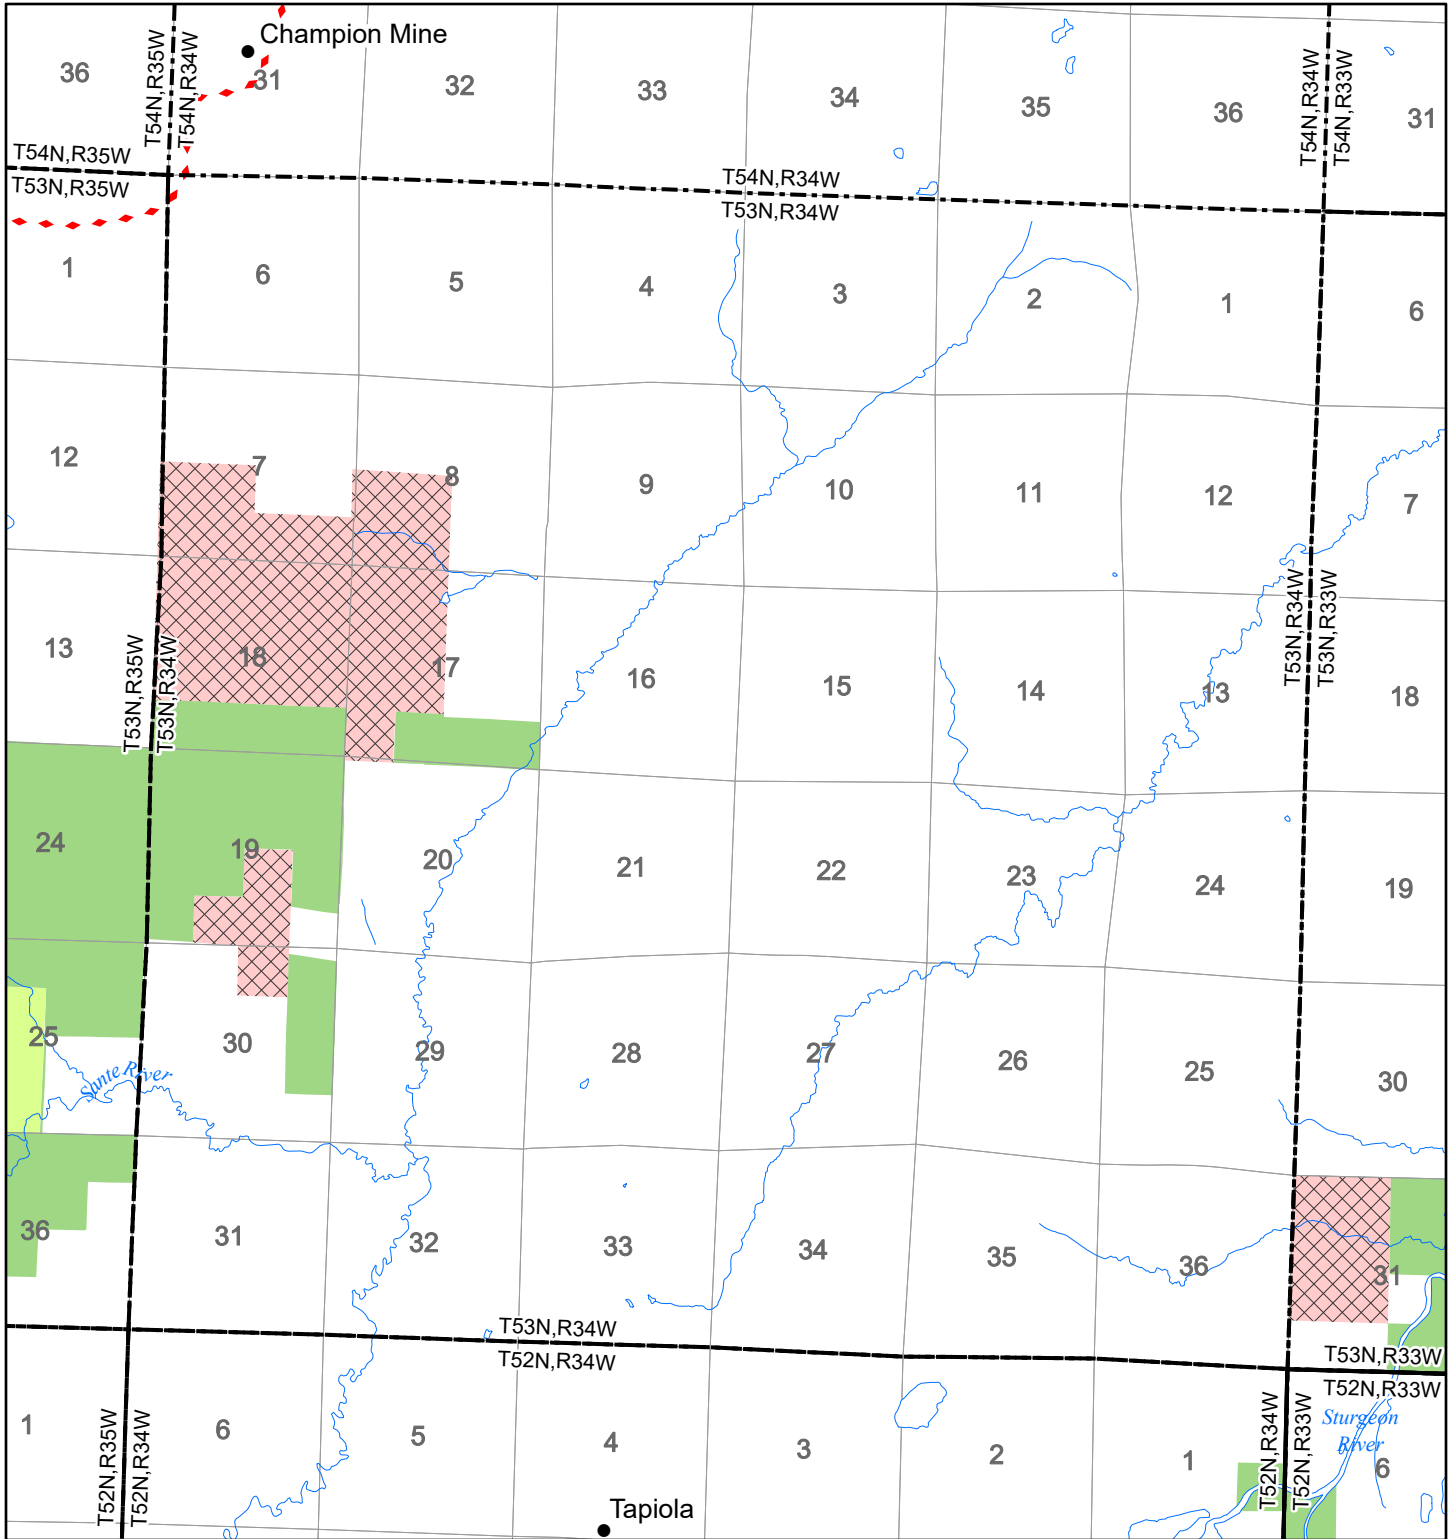

2022 Fuelwood Collection Map

T53N,R34W

HOUGHTON CO.

- Open to Fuelwood Collection
- Open (Recently Closed Timber Sale)
- State land closed to fuelwood collection
- Snowmobile trail

Effective: April 1, 2022