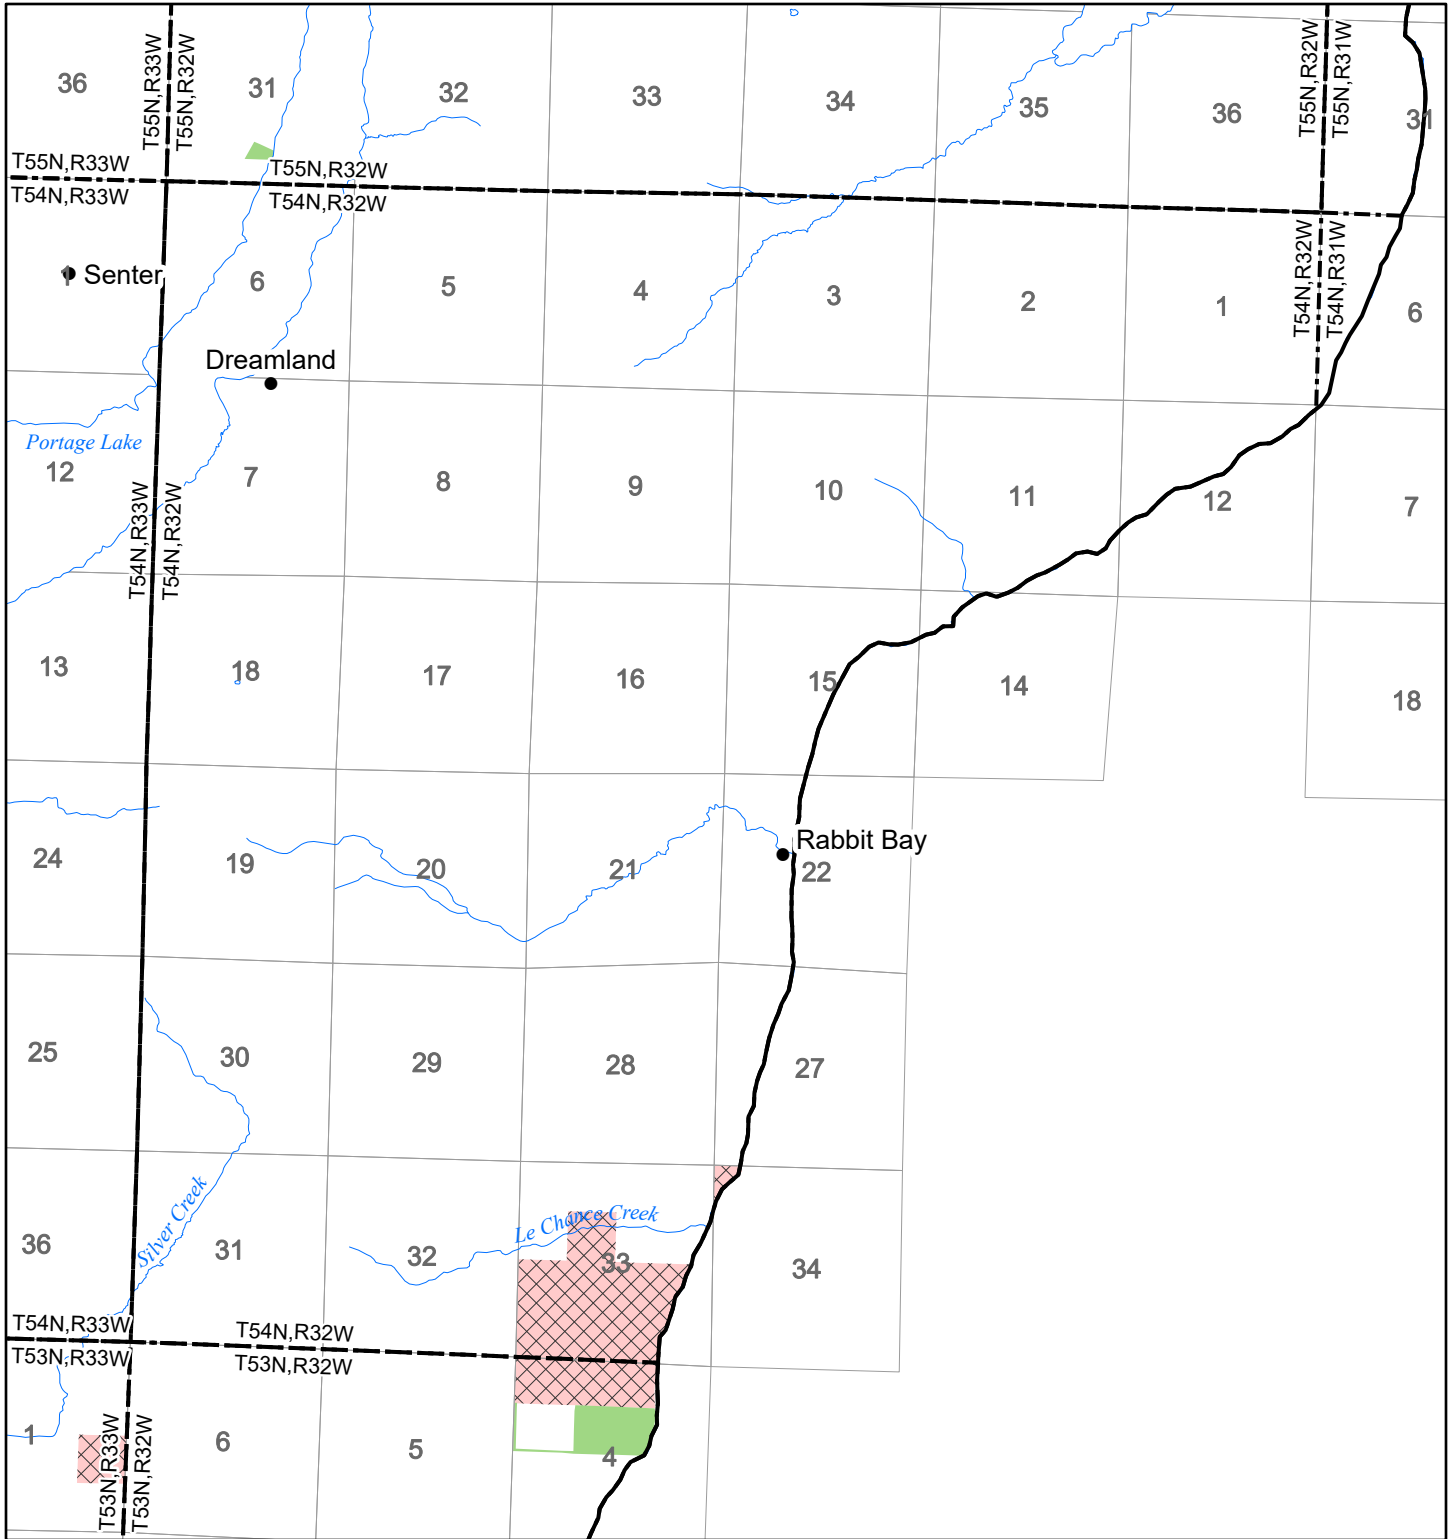

2022 Fuelwood Collection Map

T54N,R32W

HOUGHTON CO.

- Open to Fuelwood Collection
- Open (Recently Closed Timber Sale)
- State land closed to fuelwood collection
- Snowmobile trail

Effective: April 1, 2022