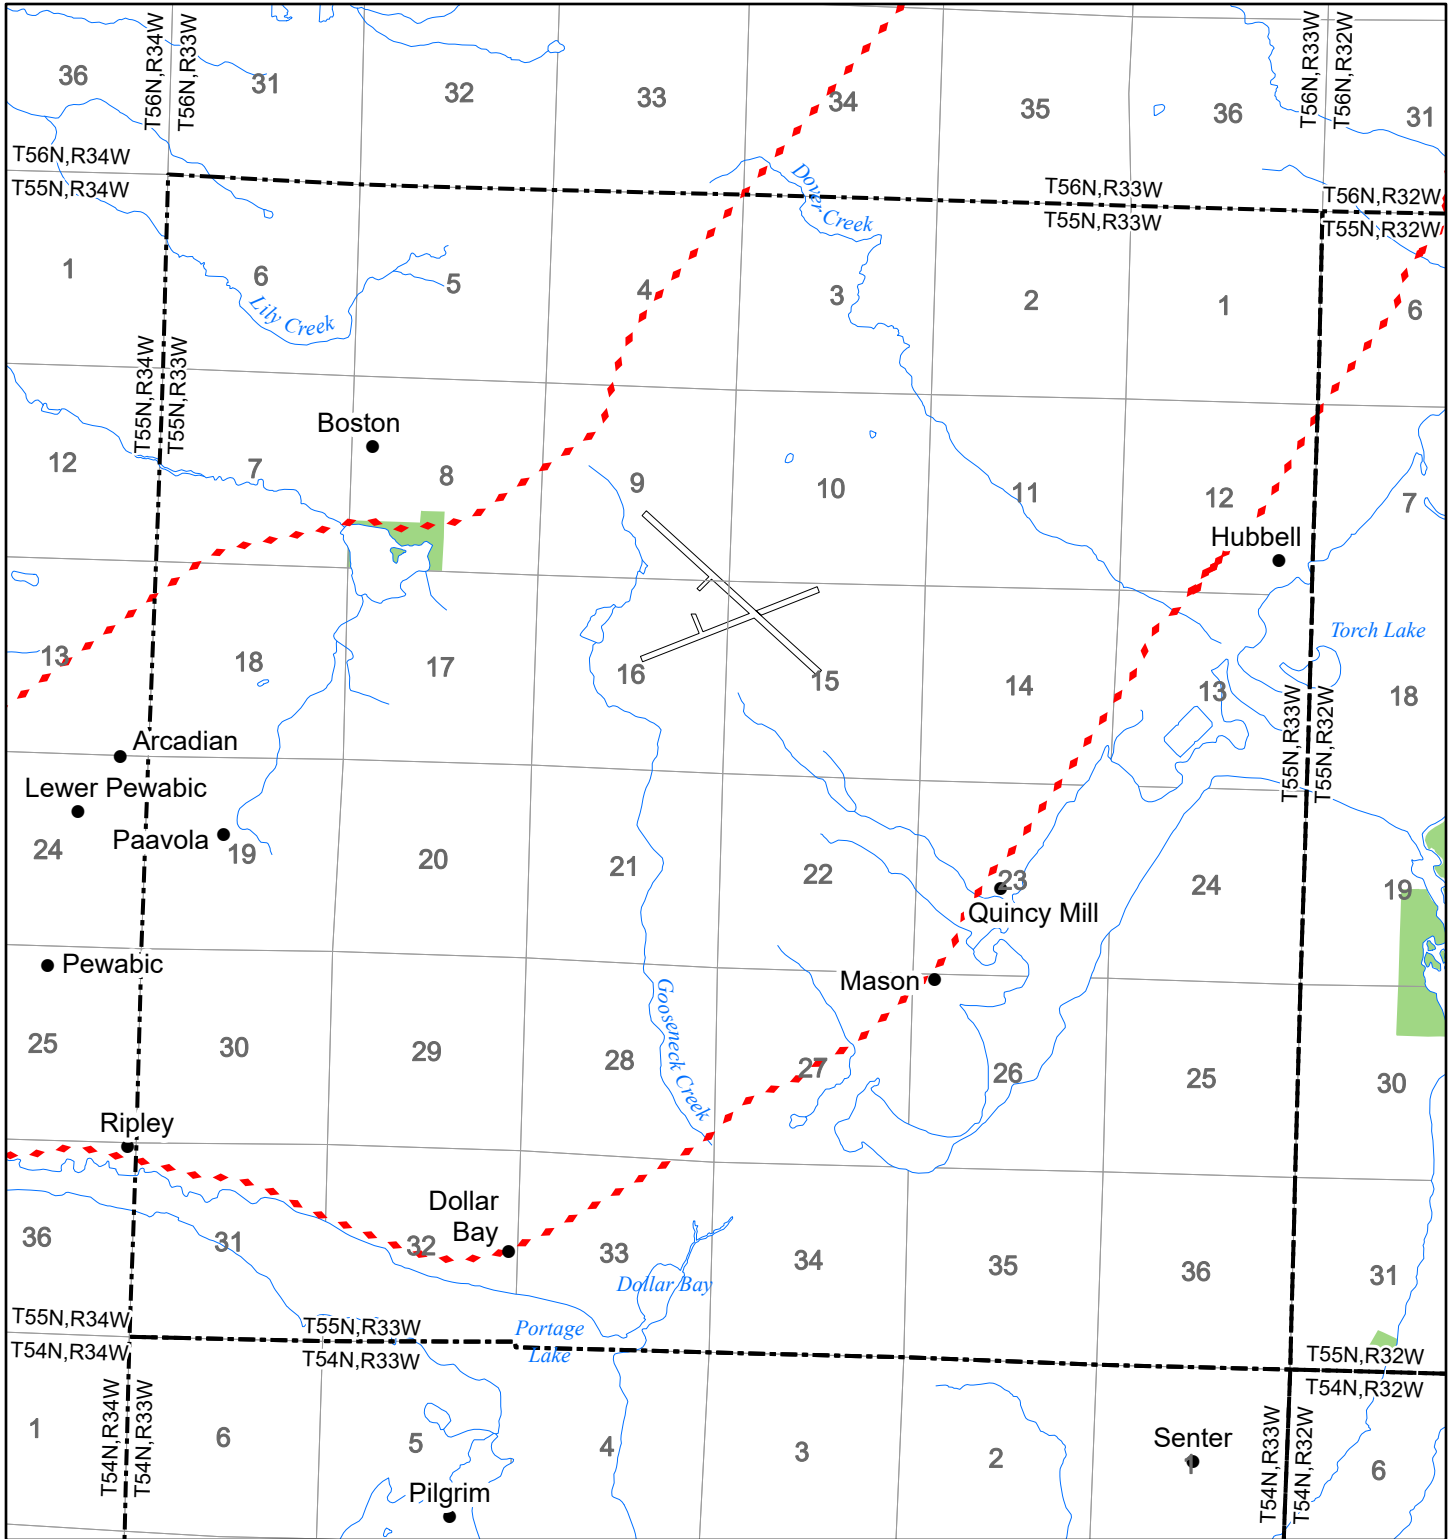

# 2022 Fuelwood Collection Map

## T55N,R33W

### HOUGHTON CO.

- Open to Fuelwood Collection
- Open (Recently Closed Timber Sale)
- State land closed to fuelwood collection
- Snowmobile trail

Effective: April 1, 2022