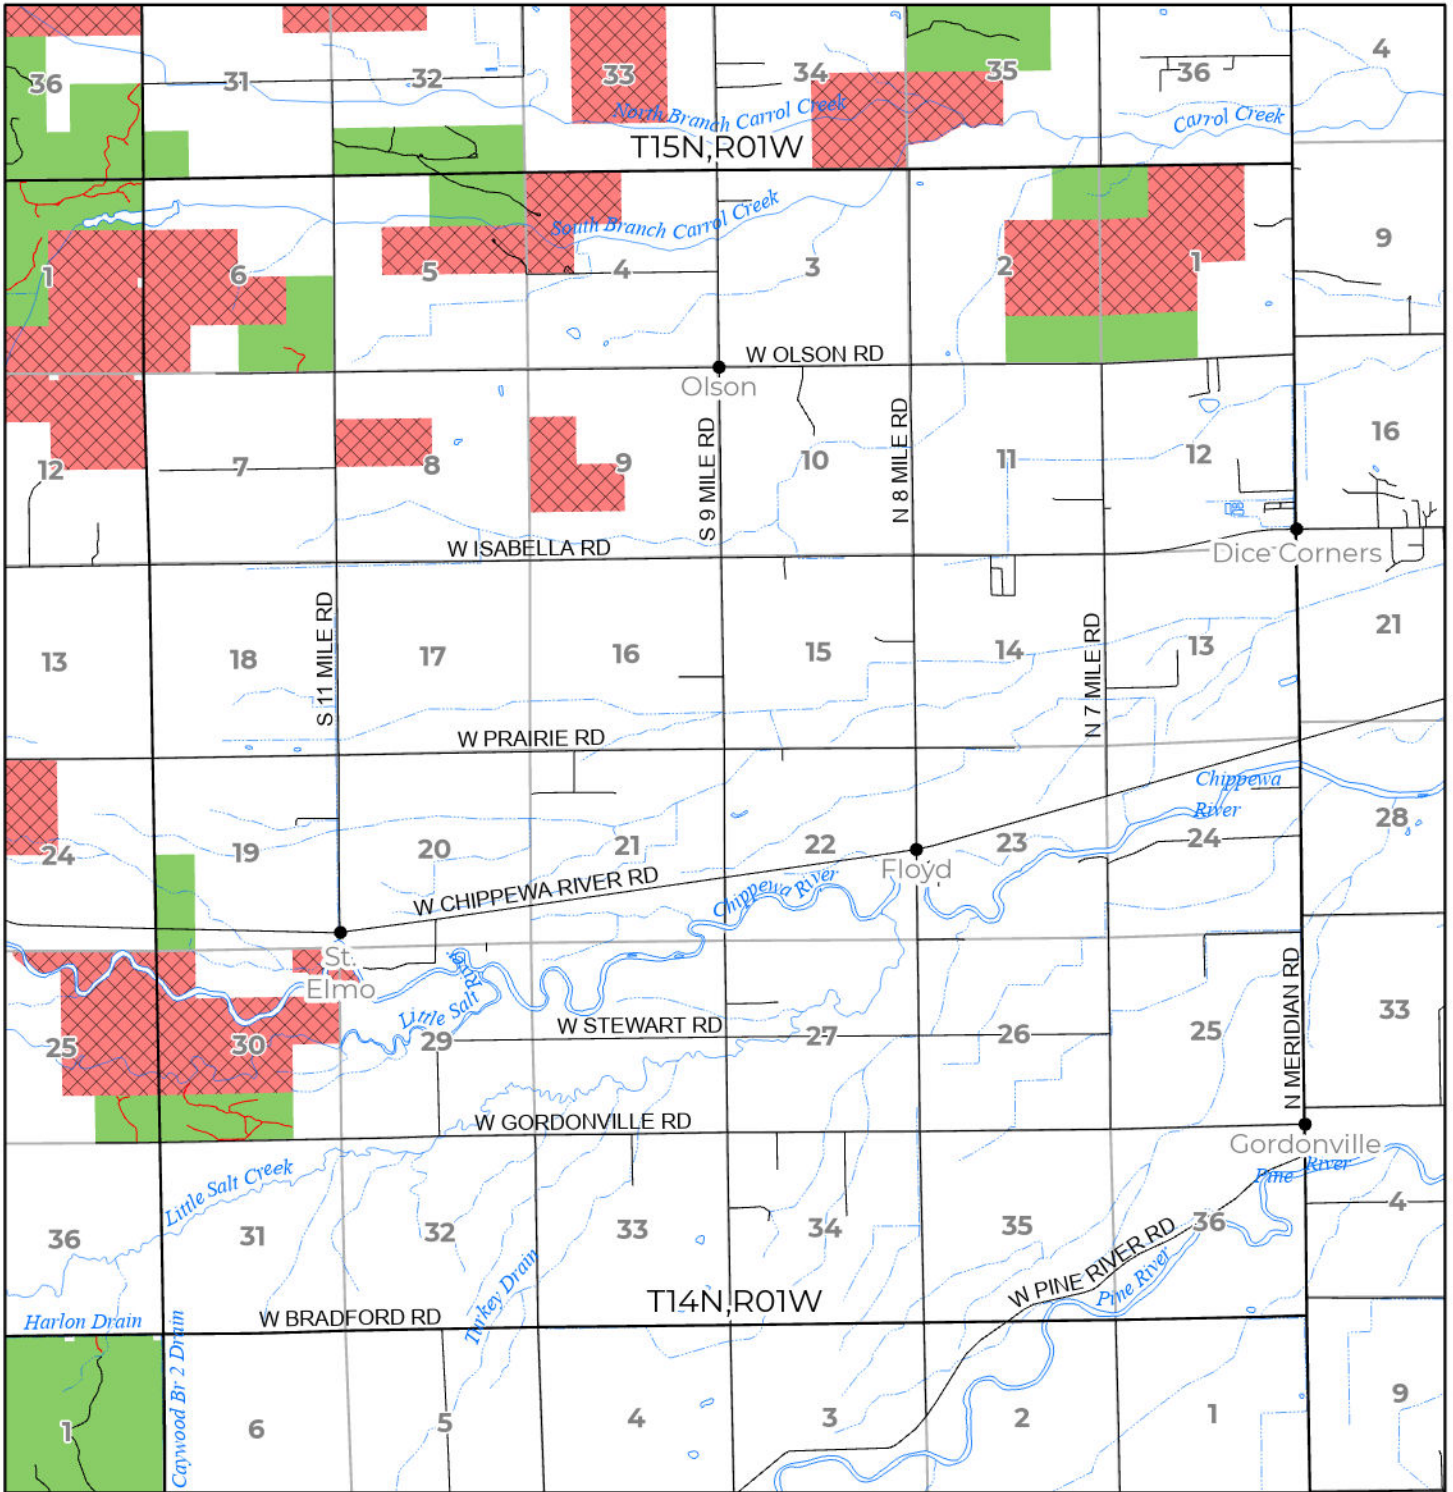

2024 FUELWOOD COLLECTION
MIDLAND COUNTY
T14N,R01W

- Open (Recently Closed Timber Sale)
- Open
- Open (Military Restrictions – Possible closure from May to September)
- Closed