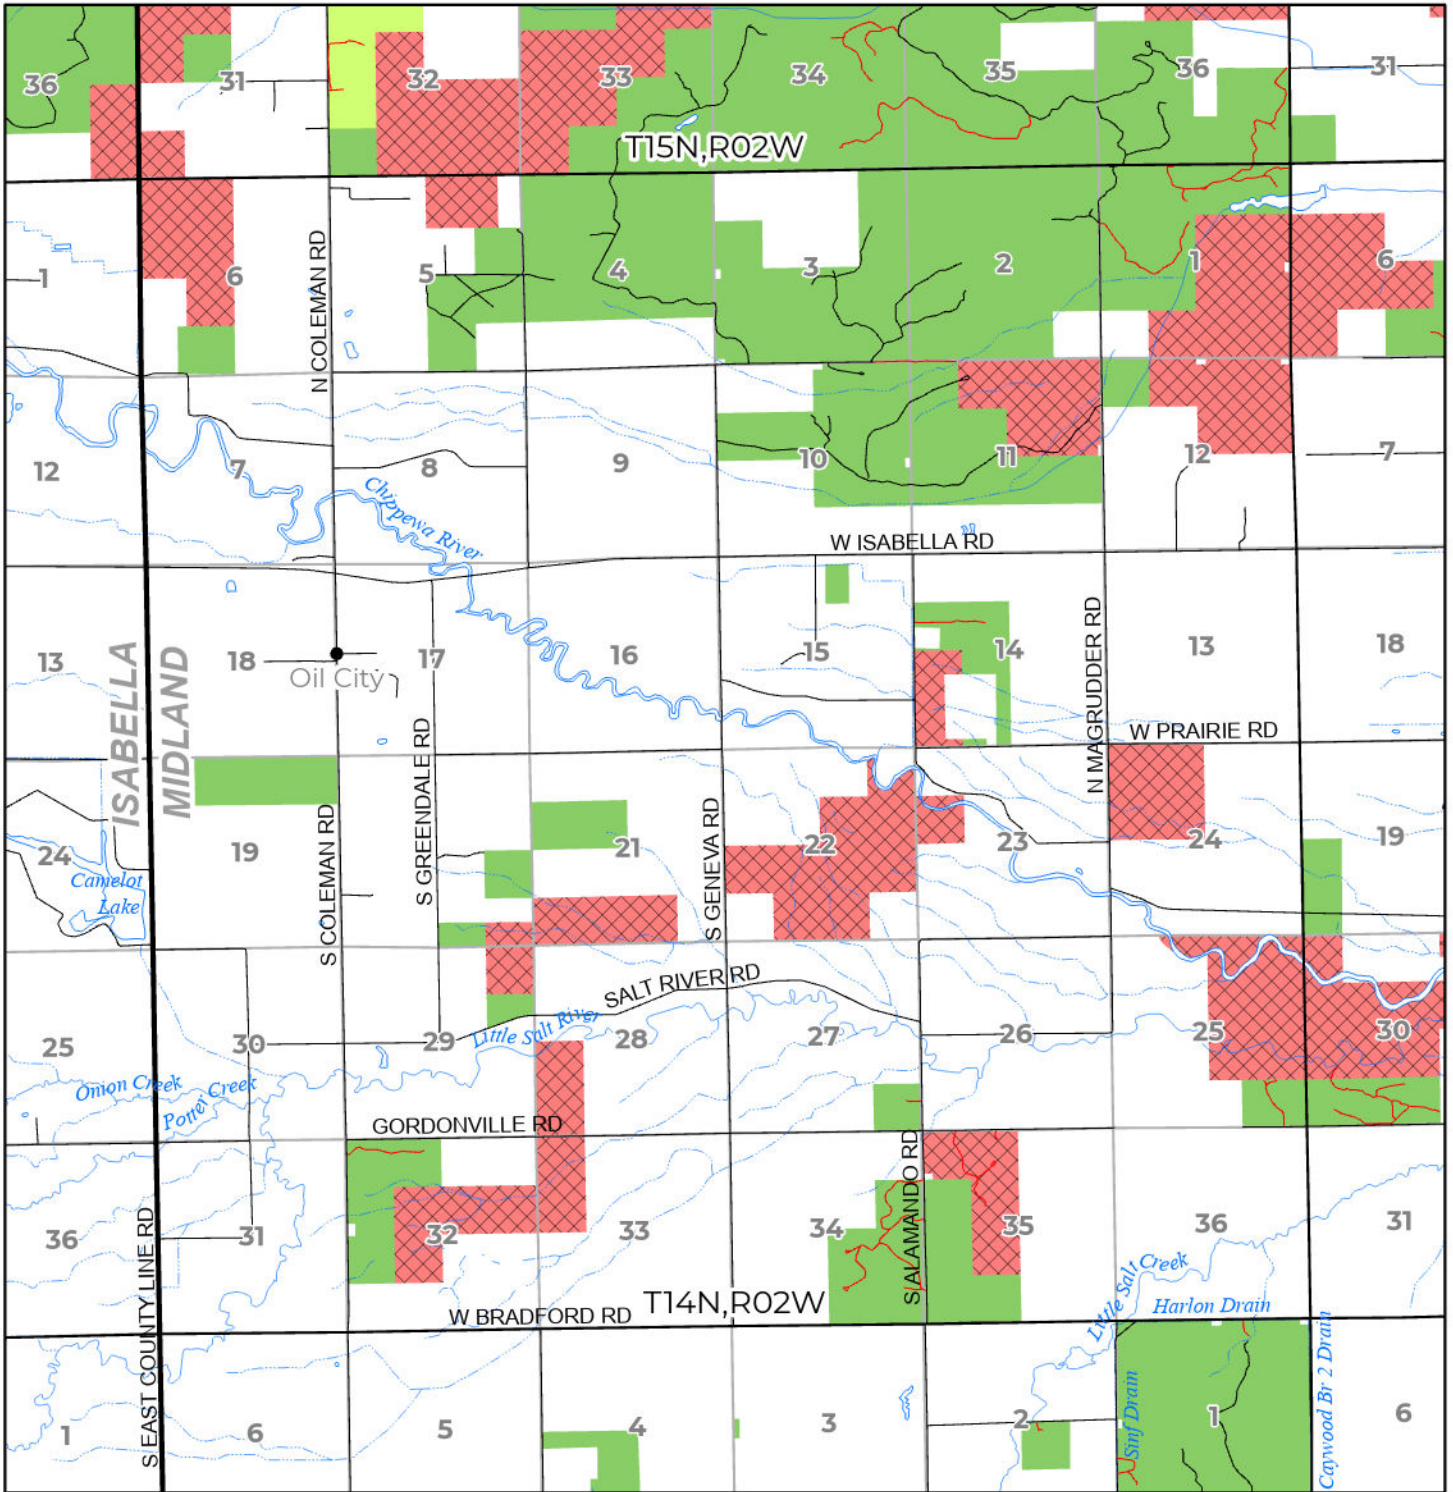

2024 FUELWOOD COLLECTION
MIDLAND COUNTY
T14N,R02W

- Open (Recently Closed Timber Sale)
- Open
- Open (Military Restrictions - Possible closure from May to September)
- Closed