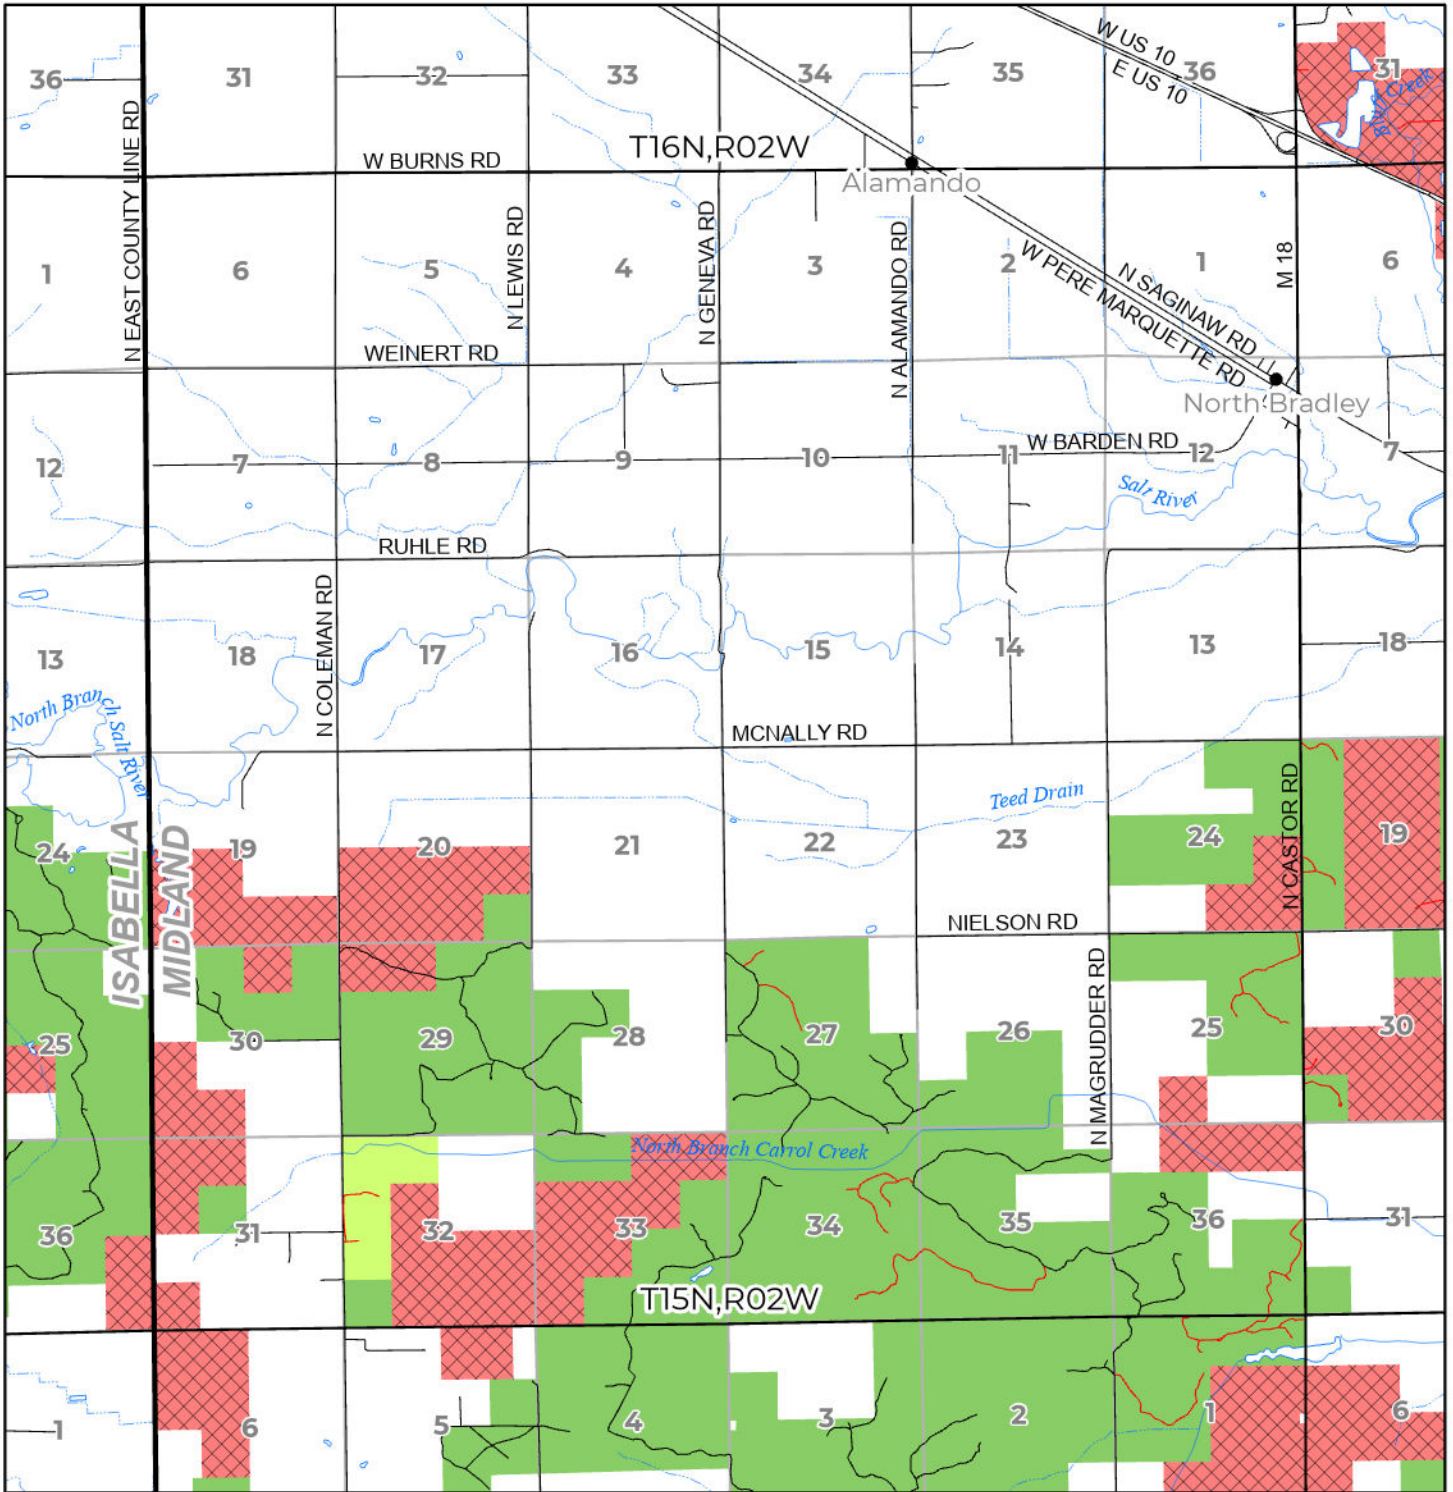

2024 FUELWOOD COLLECTION
MIDLAND COUNTY
T15N,R02W

- Open (Recently Closed Timber Sale)
- Open
- Open (Military Restrictions - Possible closure from May to September)
- Closed