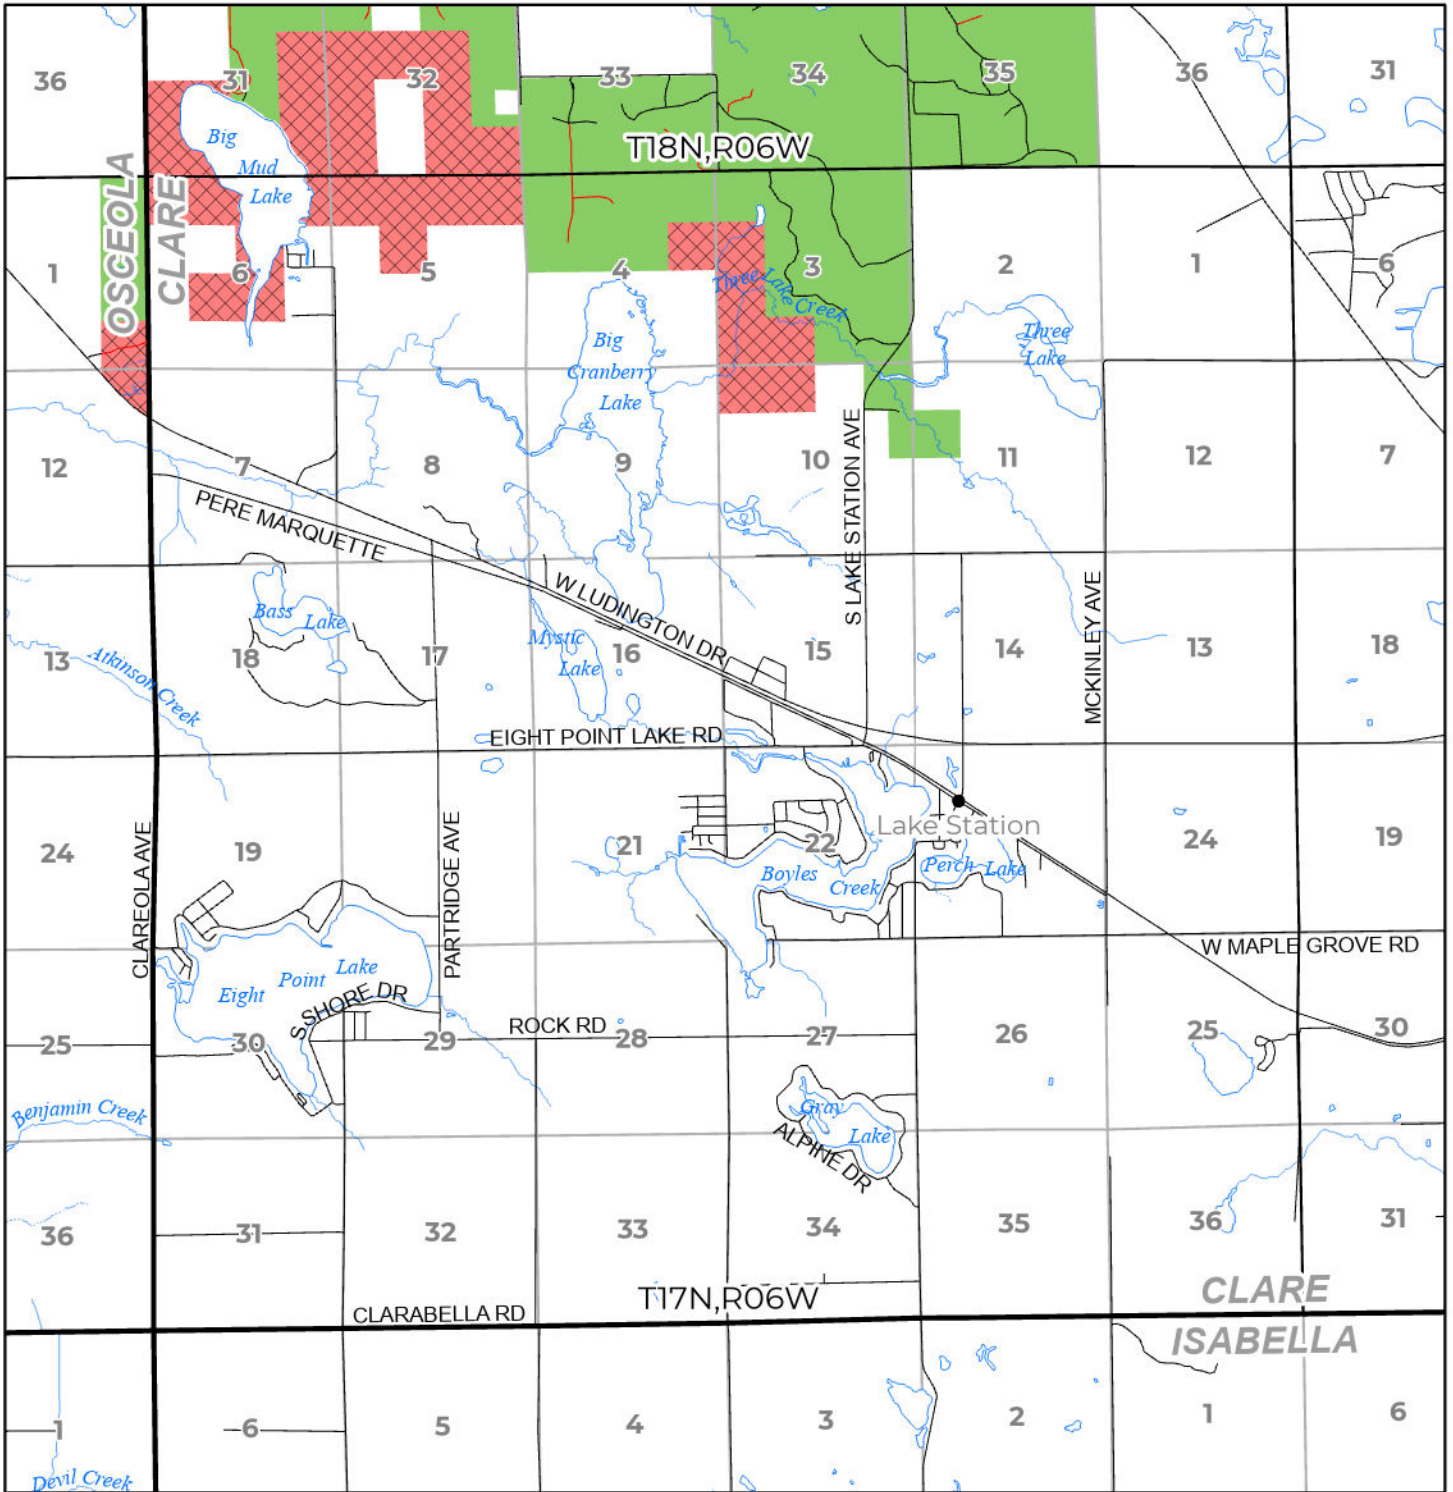

2024 FUELWOOD COLLECTION
 CLARE COUNTY
 T17N,R06W

- Open (Recently Closed Timber Sale)
- Open
- Open (Military Restrictions - Possible closure from May to September)
- Closed