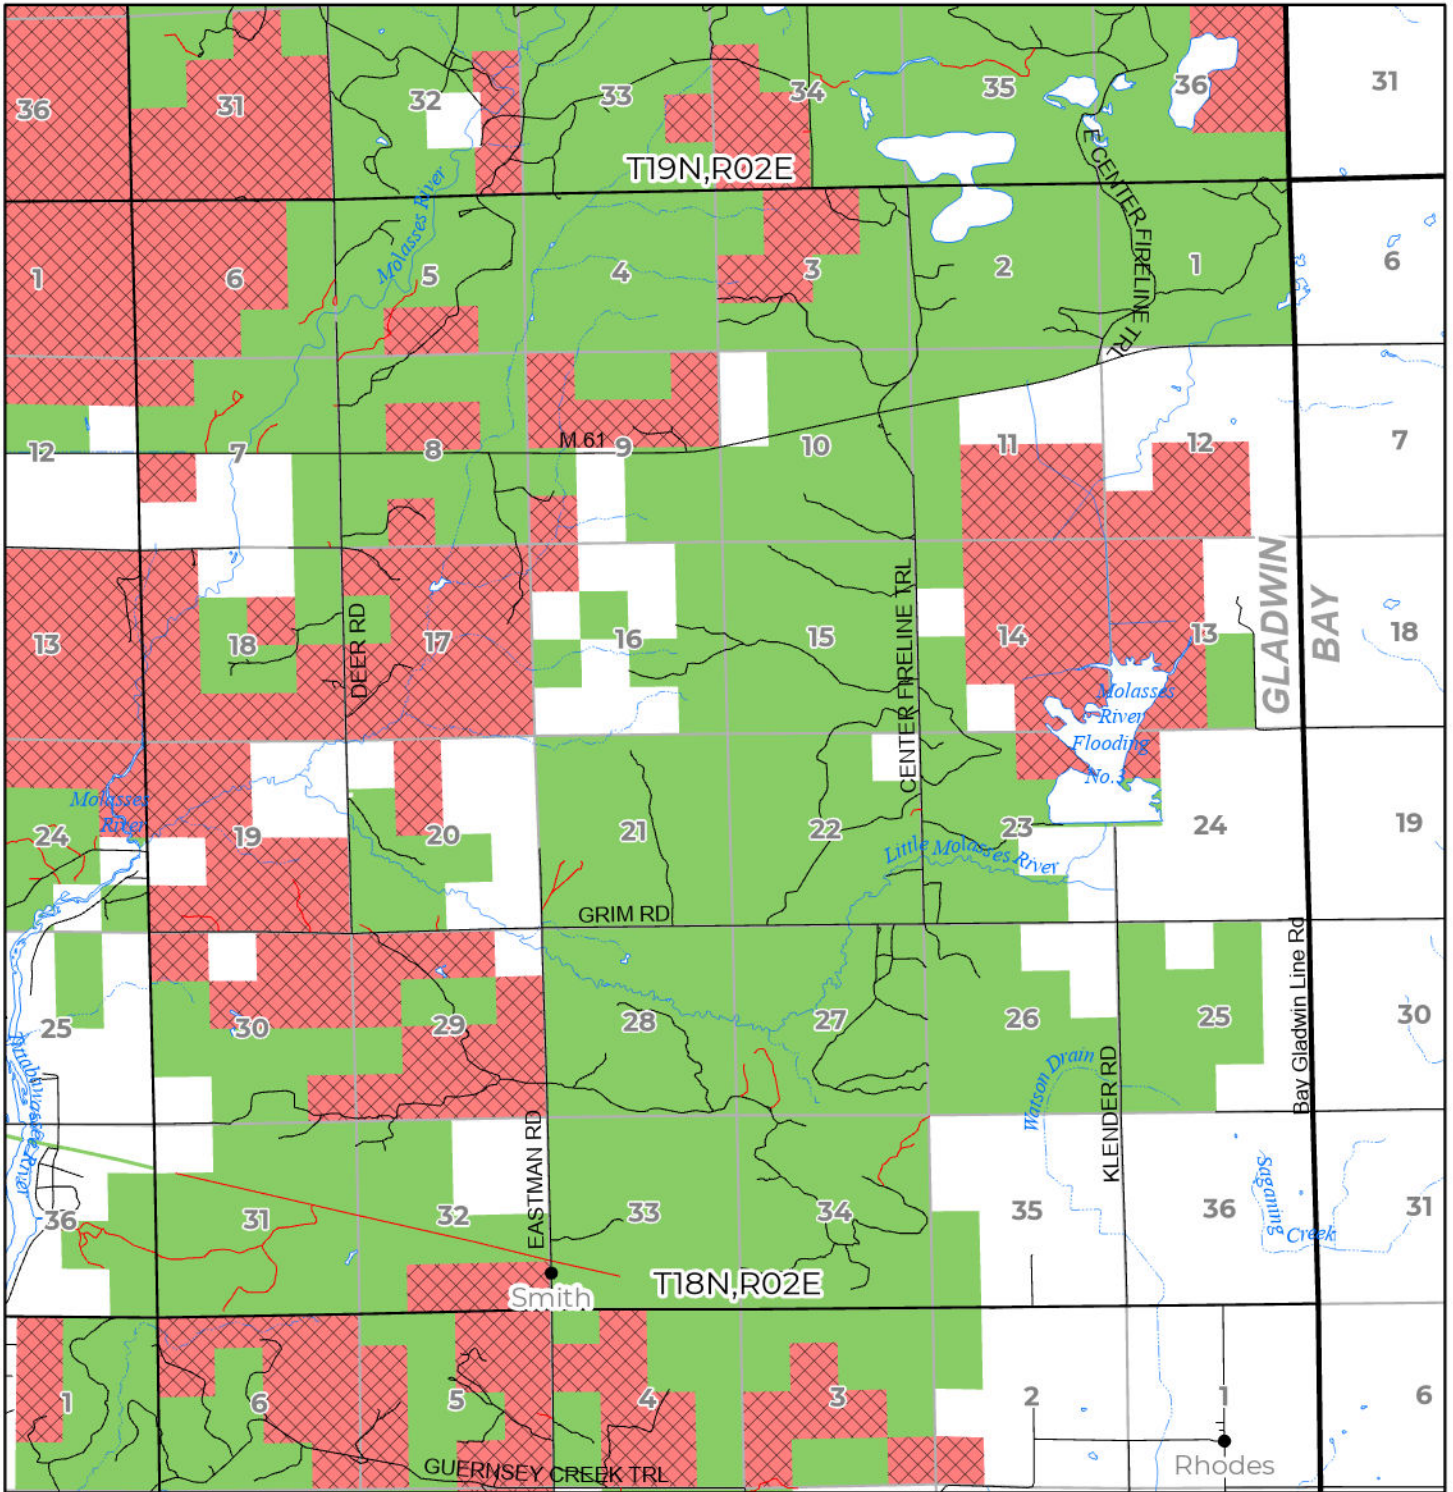

2024 FUELWOOD COLLECTION
GLADWIN COUNTY
T18N,R02E

- Open (Recently Closed Timber Sale)
- Open
- Open (Military Restrictions - Possible closure from May to September)
- Closed