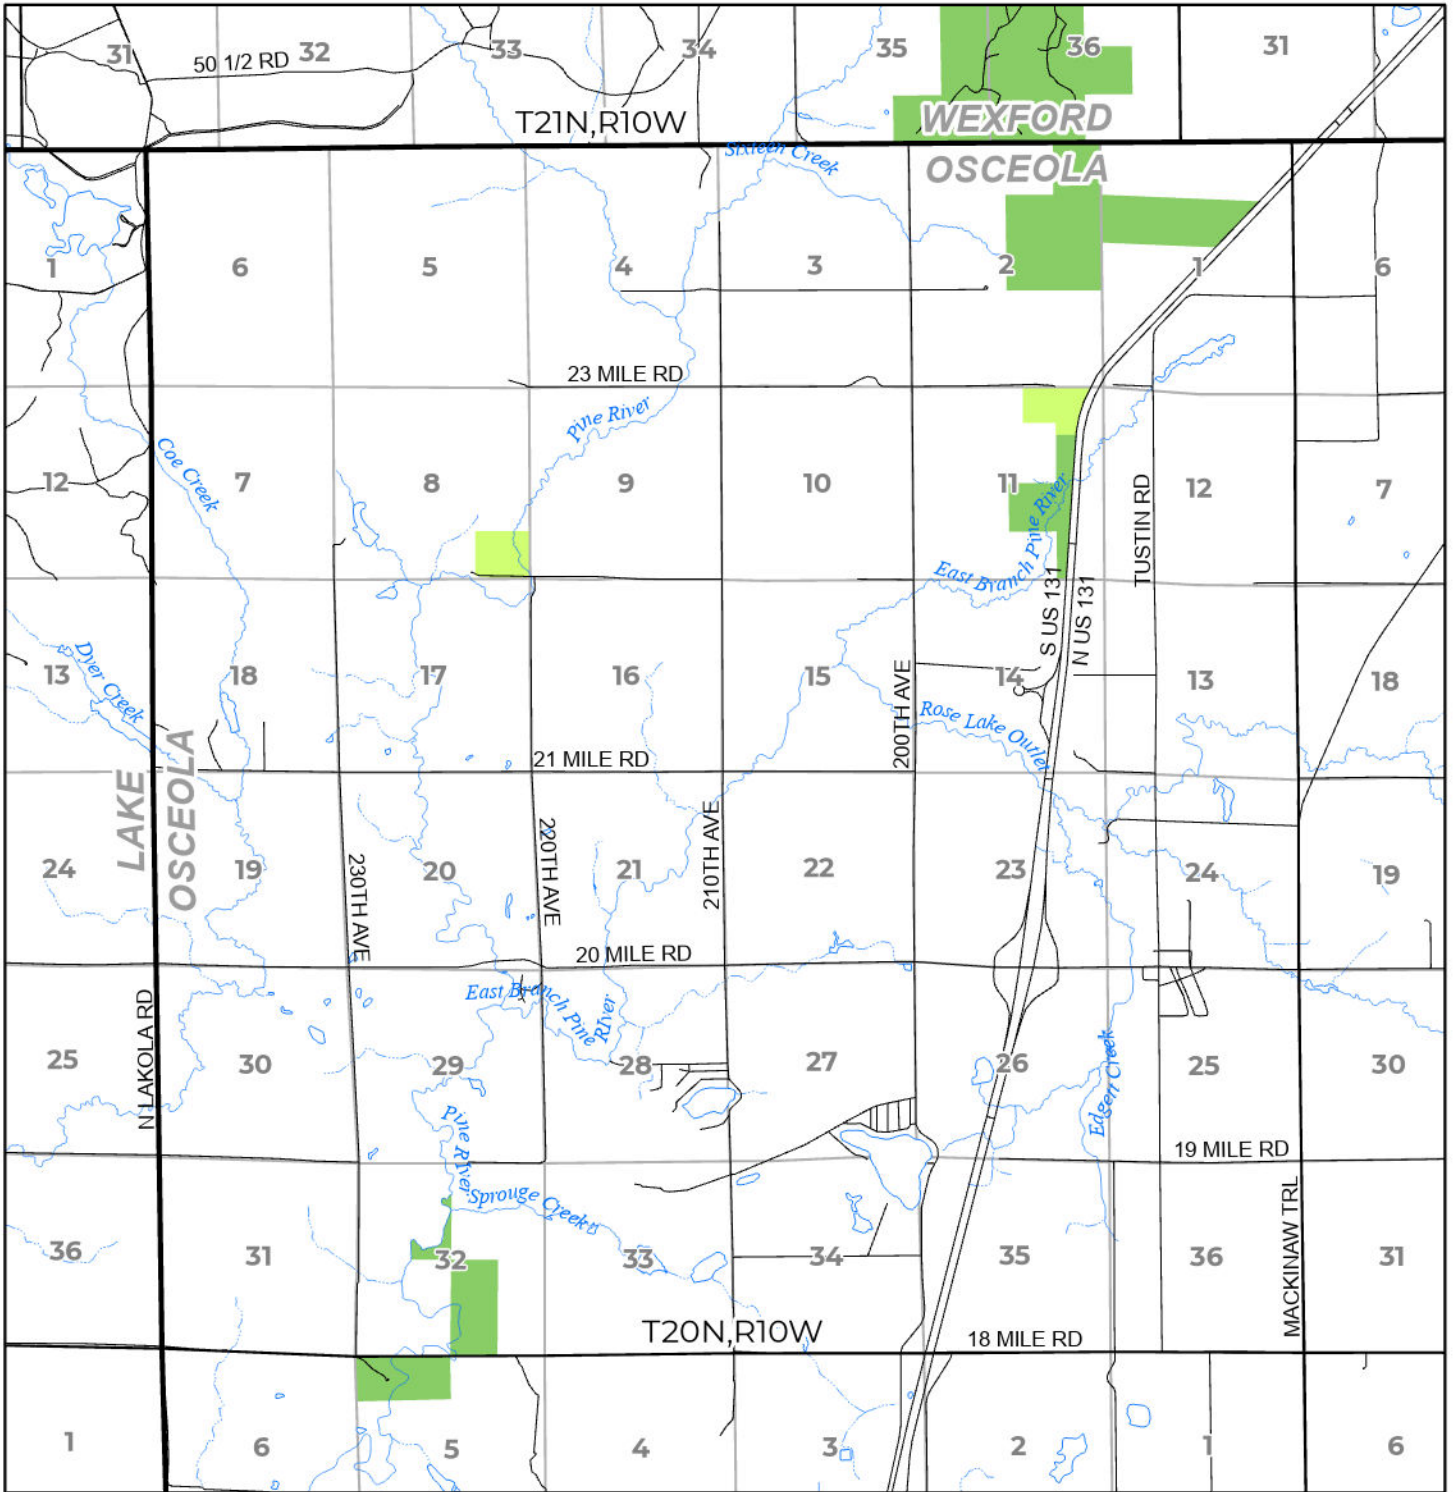

2024 FUELWOOD COLLECTION
 OSCEOLA COUNTY
T20N,R10W

- Open (Recently Closed Timber Sale)
- Open
- Open (Military Restrictions – Possible closure from May to September)
- Closed