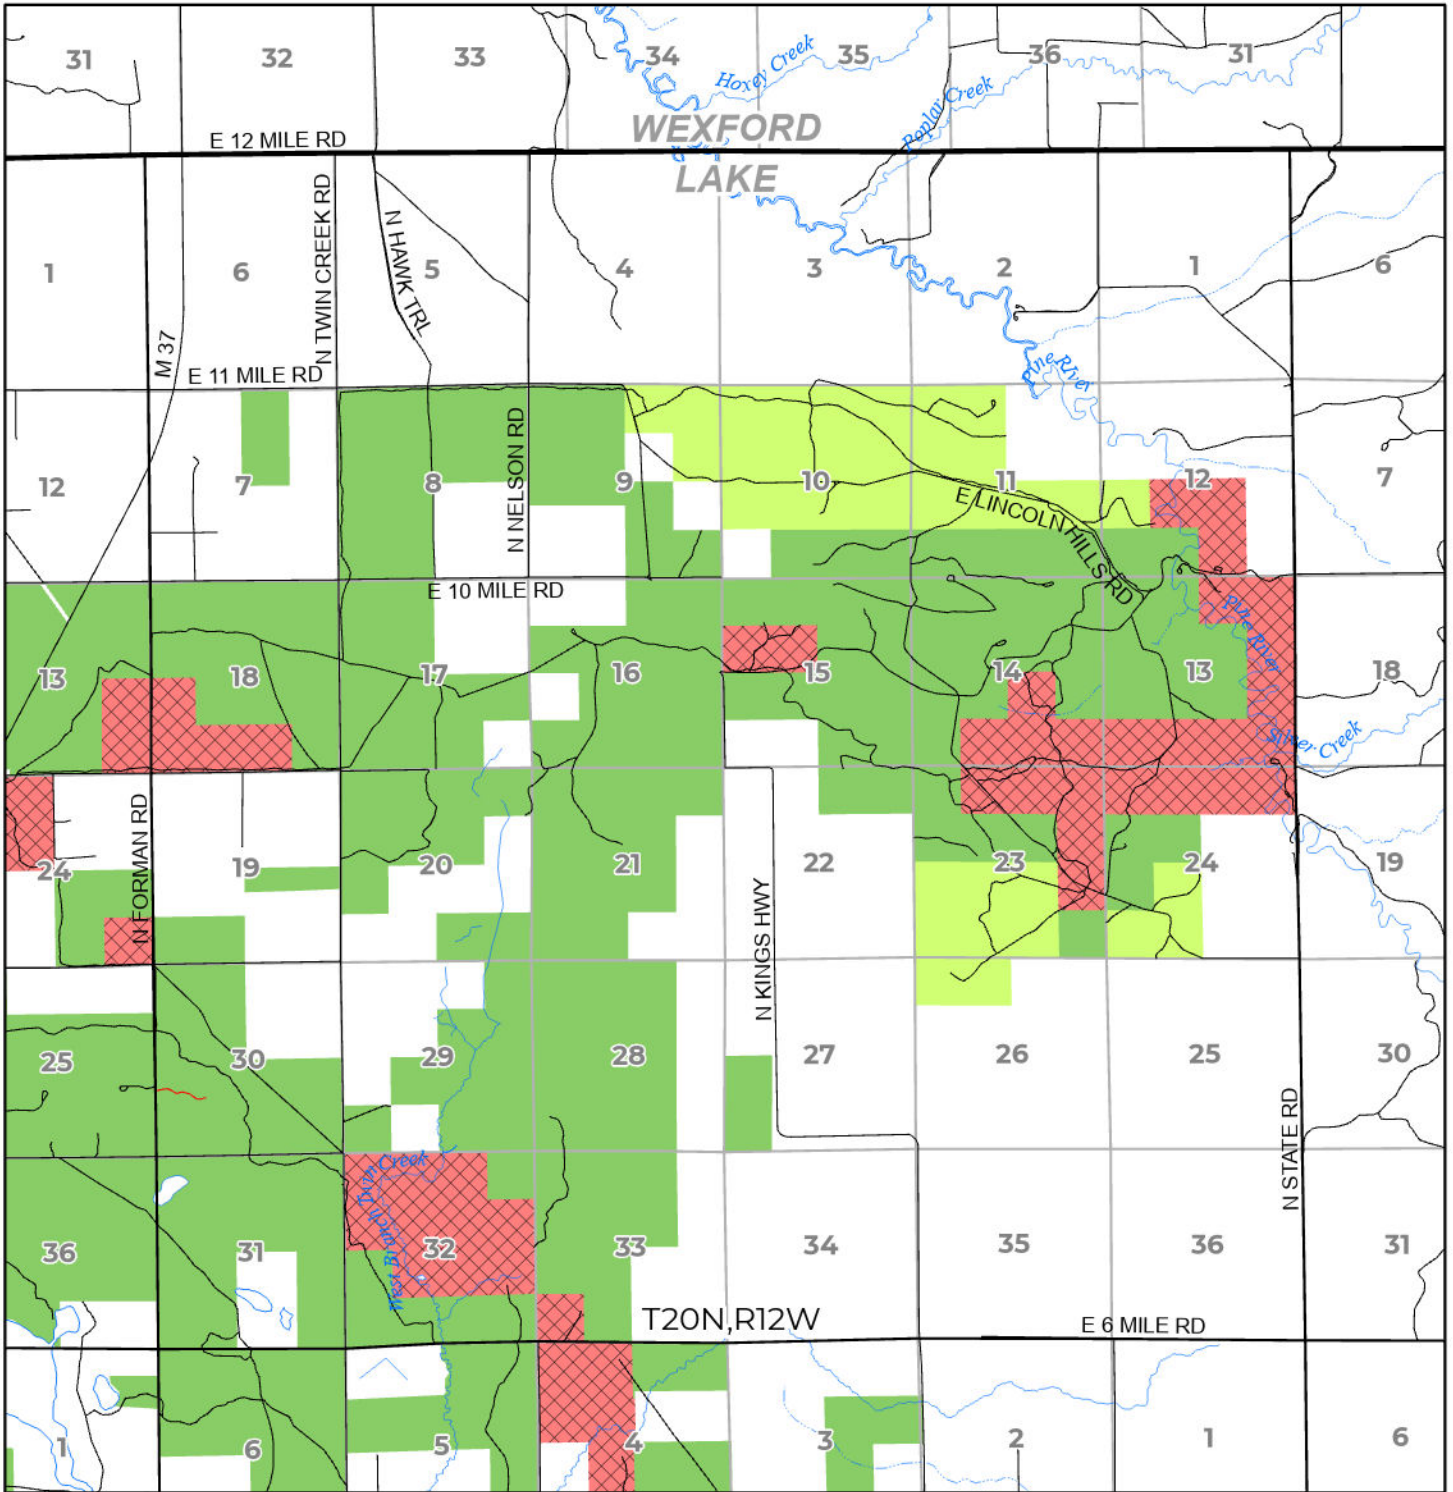

2024 FUELWOOD COLLECTION
 LAKE COUNTY
T20N,R12W

- Open (Recently Closed Timber Sale)
- Open
- Open (Military Restrictions - Possible closure from May to September)
- Closed