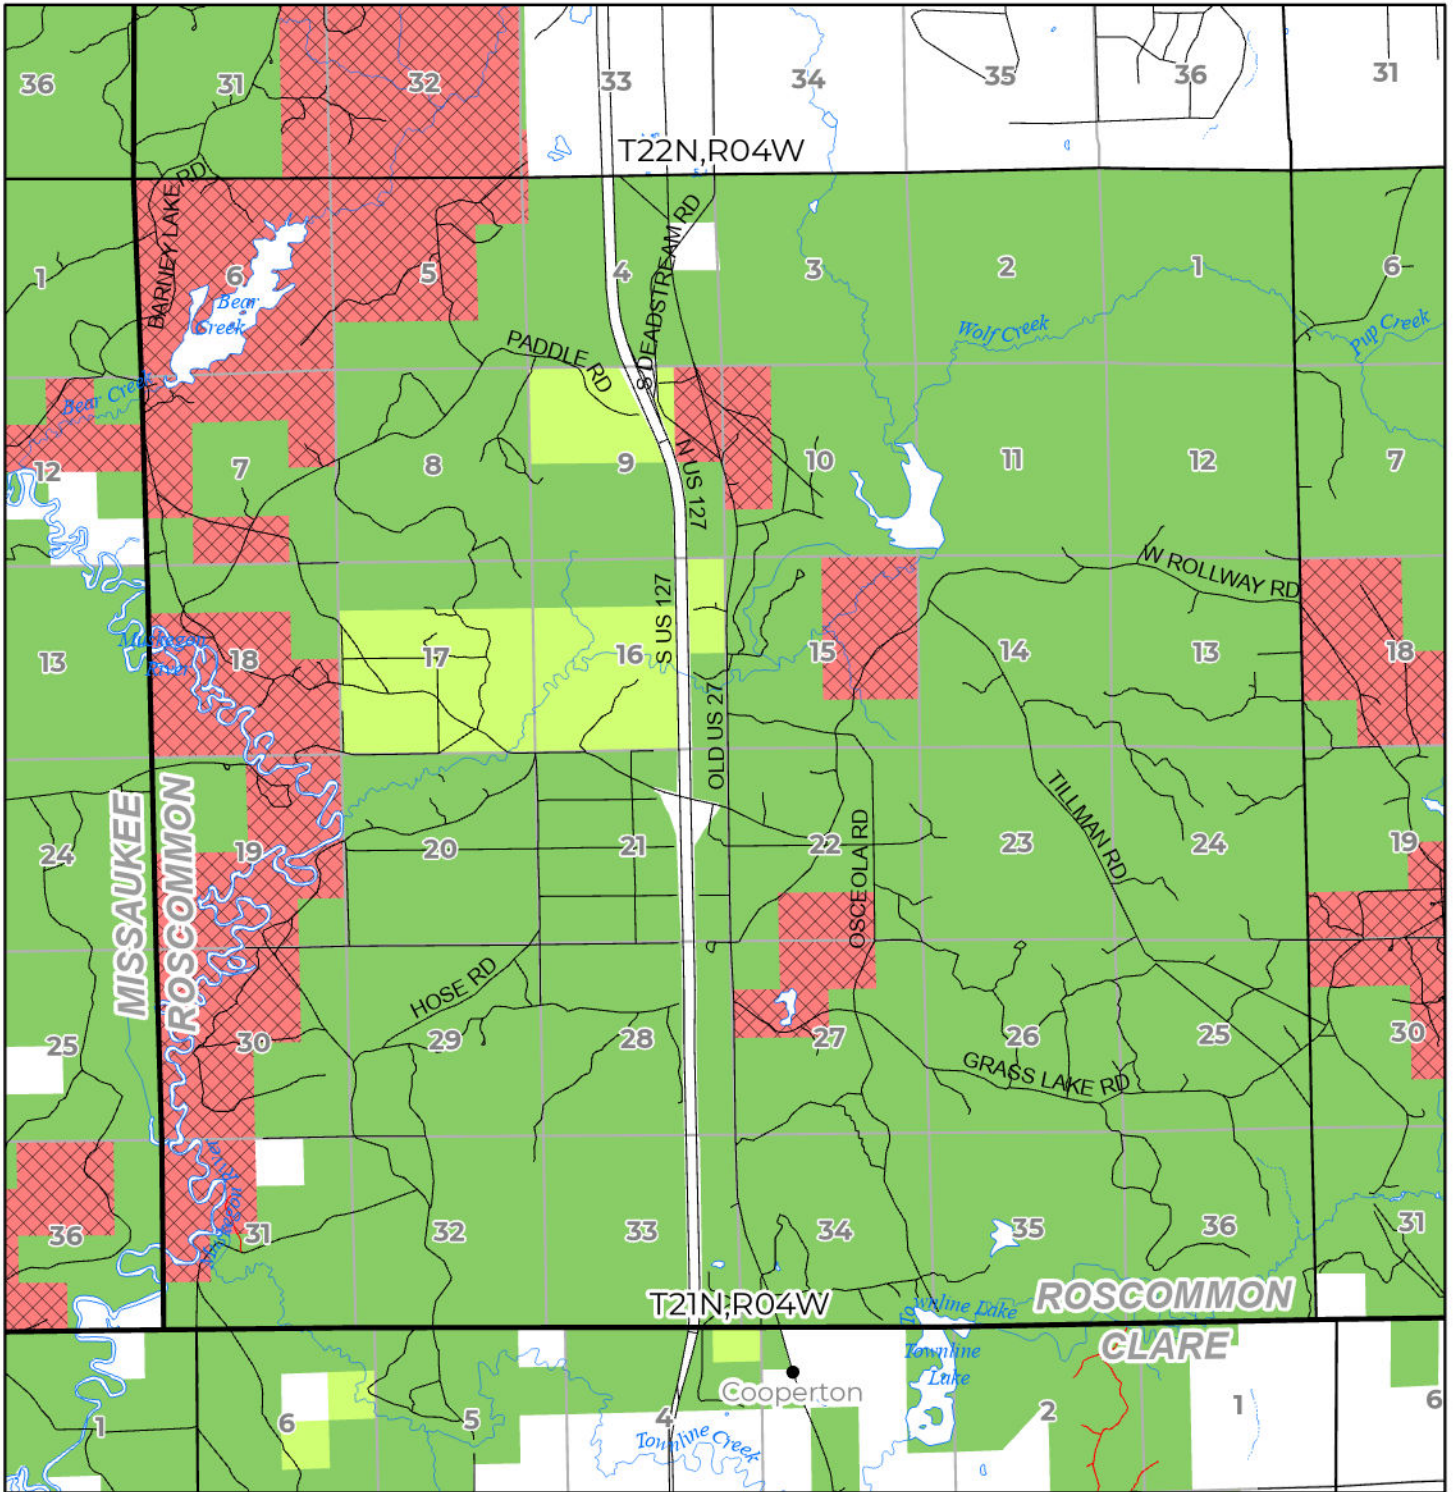

2024 FUELWOOD COLLECTION
 ROSCOMMON COUNTY
T21N,R04W

- Open (Recently Closed Timber Sale)
- Open
- Open (Military Restrictions - Possible closure from May to September)
- Closed