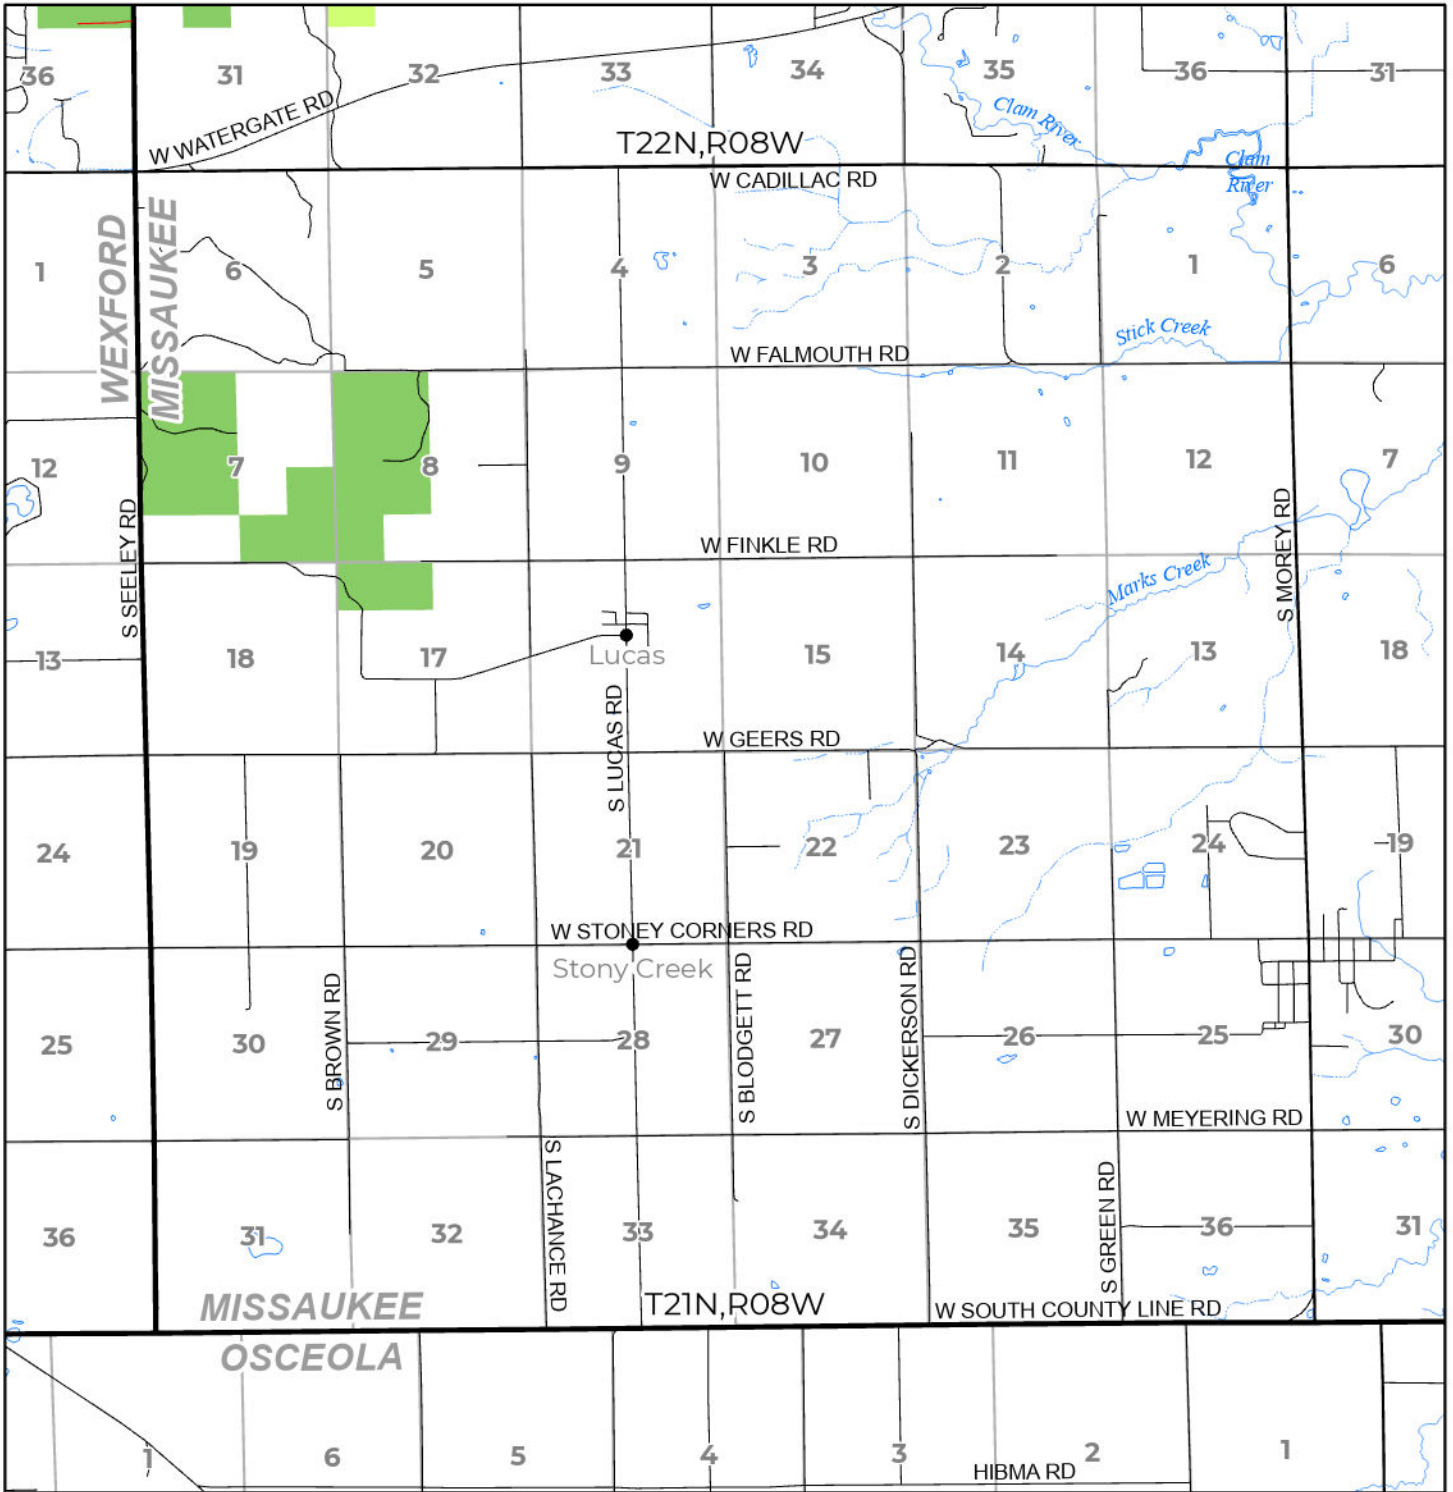

2024 FUELWOOD COLLECTION
 MISSAUKEE COUNTY
T21N,R08W

- Open (Recently Closed Timber Sale)
- Open
- Open (Military Restrictions - Possible closure from May to September)
- Closed