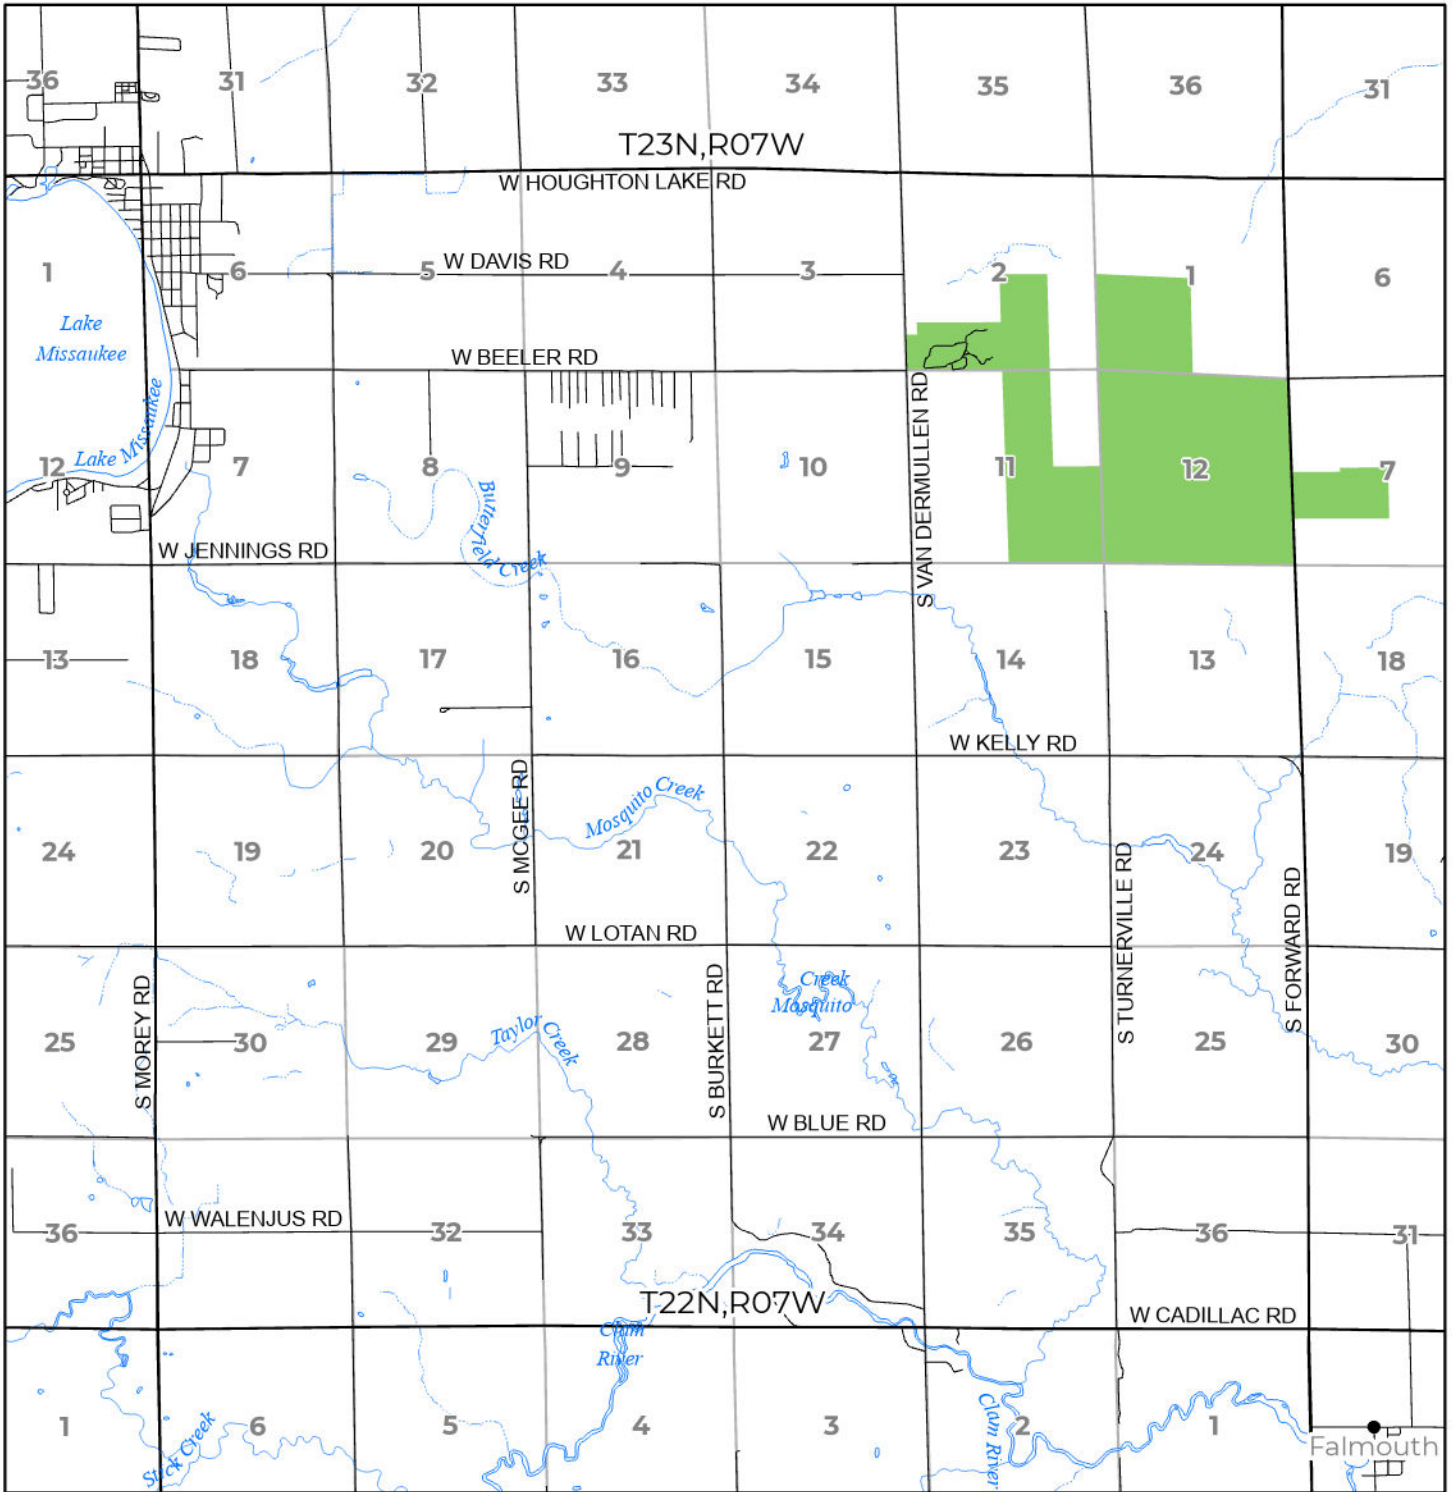

2024 FUELWOOD COLLECTION  
 MISSAUKEE COUNTY  
**T22N,R07W**

- Open (Recently Closed Timber Sale)
- Open
- Open (Military Restrictions – Possible closure from May to September)
- Closed